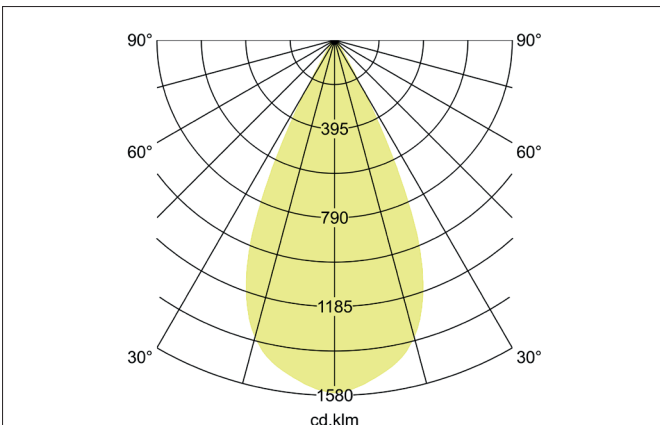

**TRAXX MIDI LED recessed spotlight, on/off switchable**  
 Article no. 88755184

Light.  
 For Generations.

**Tender**

LED recessed spotlight, on/off switchable, Round. Ceiling cut-out Ø 107 mm, Installation depth 128 mm, Weight 0,910 kg, with rotations-symmetrical, deep, wide distributed light intensity. optimal light distribution due to a glass transparent cover. Luminous flux 2.708 lm, Power 1 x 20 W, Light colour neutral white, Correlated color temprature (CCT) 4.000 K, Colour rendering index CRI > 90, Rated life time L80/ B50 at 25 °C: 50.000 h, Housing material: Aluminium / Glass / Plastic, Colour: Black structure, Permissible ambient temperature (ta): -20 °C - +25 °C, Protection class (EN 61140): II, Degree of protection (DIN EN 60529): IP20, .With electronic driver, on/off switchable.