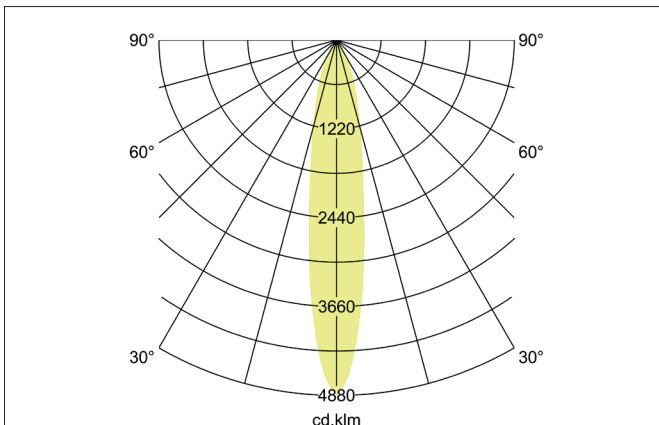

TRAXX MINI LED semi-recessed spotlight, DALI
Article no. 88782184DA

Light.
For Generations.

Tender

LED semi-recessed spotlight, DALI, Round. Ceiling cut-out \varnothing 56 mm, Installation depth 50 mm, with rotationssymmetrical, deep, wide distributed light intensity. optimal light distribution due to a glass transparent cover. Luminous flux 1.766 lm, Power 1 x 14,5 W, Light colour neutral white, Correlated color temprature (CCT) 4.000 K, Colour rendering index CRI > 90, Rated life time L80/B50 at 25 °C: 50.000 h, Housing material: Aluminium, Colour: Black structure, Permissible ambient temperature (ta): -20 °C - +25 °C, Protection class (EN 61140): II, Degree of protection (DIN EN 60529): IP20, .With electronic driver, DALI dimmable.

Article data	
Article no.	88782184DA
GTIN	4251433988113
Series name	TRAXX MINI
Short description	LED semi-recessed spotlight, DALI
Material	Aluminium
Colour	Black
Type of surface	Structure
Shape	Round
Built-in diameter	56 mm
Installation depth	50 mm
Weight	N.N.

TRAXX MINI LED semi-recessed spotlight, DALI

Article no. 88782184DA

Light.
For Generations.

Lighting technology	
Colour temperature	4.000 K
Light colour	White
Light output	Direct
Luminous flux	1,766 lm
System efficiency	122 lm/W
Colour rendering	CRI > 90
Reflector	High-gloss
Beam angle	20°
Light sharing	Symmetric