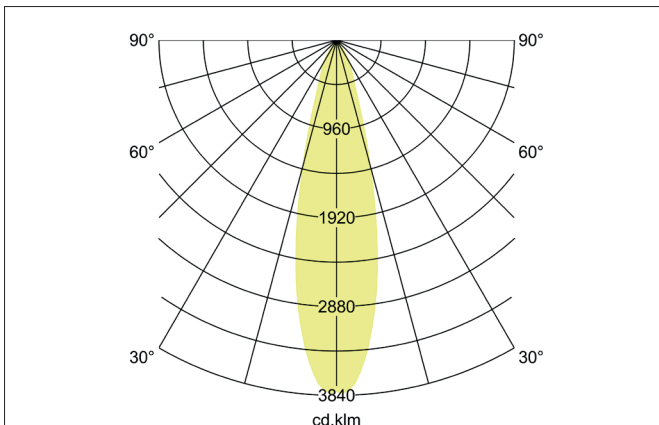

ARTEMIS MIDI LED recessed spotlight, on/off switchable
Article no. 88262184

Light.
For Generations.

Tender

LED recessed spotlight, on/off switchable, Round. Ceiling cut-out Ø 152 mm, Installation depth 128 mm, Outer diameter 164 mm, Weight 1,000 kg, with rotationssymmetrical, deep, wide distributed light intensity. optimal light distribution due to a glass transparent cover. Luminous flux 3.851 lm, Power 1 x 31,5 W, Light colour neutral white, Correlated color temperature (CCT) 4.000 K, Colour rendering index CRI > 90, Housing material: Aluminium, Colour: Black structure, Permissible ambient temperature (ta): -20 °C - +25 °C, Protection class (EN 61140): II, Degree of protection (DIN EN 60529): IP20, .With electronic driver, on/off switchable.

Article data	
Article no.	88262184
GTIN	4251433975403
Series name	ARTEMIS MIDI
Short description	LED recessed spotlight, on/off switchable
Material	Aluminium
Colour	Black
Type of surface	Structure
Shape	Round
Outer diameter	164 mm
Built-in diameter	152 mm
Installation depth	128 mm
Weight	1.000 kg