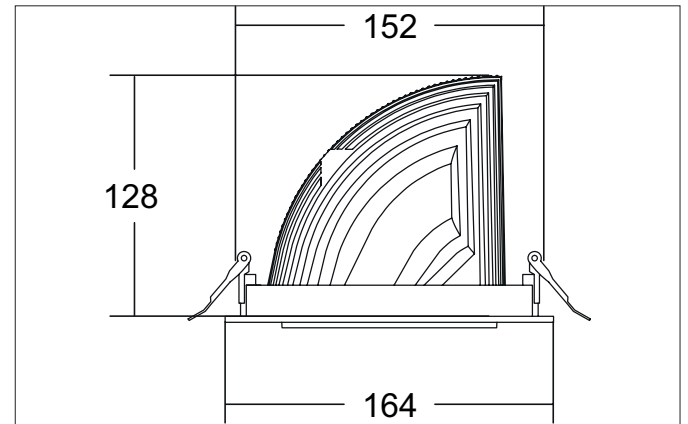

ARTEMIS MIDI LED recessed spotlight, on/off switchable
Article no. 88262184

Light.
For Generations.

Tender

LED recessed spotlight, on/off switchable, Round. Ceiling cut-out Ø 152 mm, Installation depth 128 mm, Outer diameter 164 mm, Weight 1,000 kg, with rotationssymmetrical, deep, wide distributed light intensity. optimal light distribution due to a glass transparent cover. Luminous flux 3.851 lm, Power 1 x 31,5 W, Light colour neutral white, Correlated color temperature (CCT) 4.000 K, Colour rendering index CRI > 90, Housing material: Aluminium, Colour: Black structure, Permissible ambient temperature (ta): -20 °C - +25 °C, Protection class (EN 61140): II, Degree of protection (DIN EN 60529): IP20, .With electronic driver, on/off switchable.

Article data	
Article no.	88262184
GTIN	4251433975403
Series name	ARTEMIS MIDI
Short description	LED recessed spotlight, on/off switchable
Material	Aluminium
Colour	Black
Type of surface	Structure
Shape	Round
Outer diameter	164 mm
Built-in diameter	152 mm
Installation depth	128 mm
Weight	1.000 kg

Packing data	
Gross weight	1.06 kg
Length of packaging	164 mm
Packaging width	164 mm
Packaging height	128 mm
Disposal at end of life	This product must not be disposed of with household waste. You are obliged, to dispose of such electrical waste separately. By disposing of electrical waste and other old or defective electronics separately, you support recycling or other forms of re-use. In that way you help to take care and to avoid that harmful substances get into the environment.