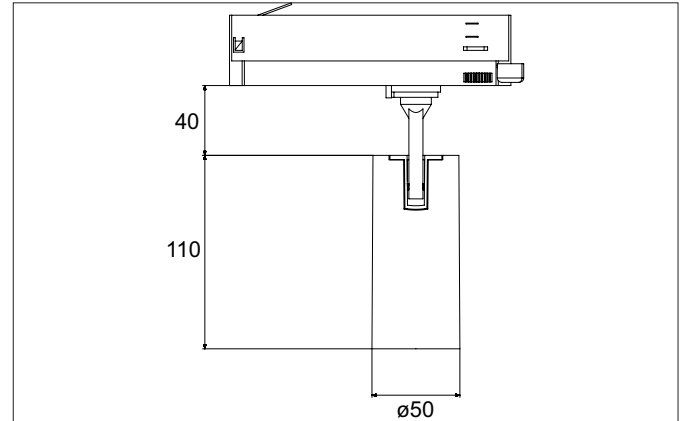

TRAXX MINI LED track spotlight, on/off switchable

Article no. 88706184

Light.
For Generations.**Tender**

LED track spotlight, on/off switchable, Round. Luminaire diameter 50.0 mm, Weight 0.378 kg, with rotationssymmetrical, deep, wide distributed light intensity. Luminous flux 1.782 lm, Power 1 x 14,5 W, Light colour neutral white, Correlated color temperature (CCT) 4.000 K, Colour rendering index CRI > 90, Rated life time L80/B50 at 25 °C: 50.000 h, Housing material: Aluminium / Glass / Plastic, Colour: Black structure, Permissible ambient temperature (ta): -20 °C - +25 °C, Protection class (EN 61140): II, Degree of protection (DIN EN 60529): IP20, .With electronic driver, on/off switchable.

Article data	
Article no.	88706184
GTIN	4251433978688
Series name	TRAXX MINI
Short description	LED track spotlight, on/off switchable
Material	Aluminium / Glass / Plastic
Colour	Black
Type of surface	Structure
Shape	Round
Outer diameter	50 mm
Weight	0.378 kg

TRAXX MINI LED track spotlight, on/off switchable

Article no. 88706184

Light.
For Generations.

Lighting technology	
Colour temperature	4.000 K
Light colour	White
Luminous flux	1,782 lm
System efficiency	123 lm/W
Colour rendering	CRI > 90
Reflector	High-gloss
Beam angle	60°
Light sharing	Symmetric
Adjustable color temperature	No

Packing data	
Gross weight	0.455 kg
Length of packaging	170 mm
Packaging width	170 mm
Packaging height	110 mm
Disposal at end of life	This product must not be disposed of with household waste. You are obliged, to dispose of such electrical waste separately. By disposing of electrical waste and other old or defective electronics separately, you support recycling or other forms of re-use. In that way you help to take care and to avoid that harmful substances get into the environment.