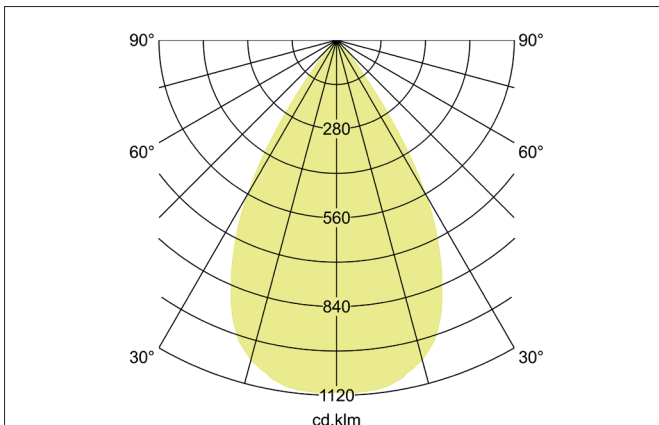

TRAXX MINI LED track spotlight, on/off switchable

Article no. 88706184

Light.
For Generations.**Tender**

LED track spotlight, on/off switchable, Round. Luminaire diameter 50.0 mm, Weight 0.378 kg, with rotationssymmetrical, deep, wide distributed light intensity. Luminous flux 1.782 lm, Power 1 x 14,5 W, Light colour neutral white, Correlated color temperature (CCT) 4.000 K, Colour rendering index CRI > 90, Rated life time L80/B50 at 25 °C: 50.000 h, Housing material: Aluminium / Glass / Plastic, Colour: Black structure, Permissible ambient temperature (ta): -20 °C - +25 °C, Protection class (EN 61140): II, Degree of protection (DIN EN 60529): IP20, .With electronic driver, on/off switchable.

Article data	
Article no.	88706184
GTIN	4251433978688
Series name	TRAXX MINI
Short description	LED track spotlight, on/off switchable
Material	Aluminium / Glass / Plastic
Colour	Black
Type of surface	Structure
Shape	Round
Outer diameter	50 mm
Weight	0.378 kg

TRAXX MINI LED track spotlight, on/off switchable

Article no. 88706184

Light.
For Generations.

Lighting technology	
Colour temperature	4.000 K
Light colour	White
Luminous flux	1,782 lm
System efficiency	123 lm/W
Colour rendering	CRI > 90
Reflector	High-gloss
Beam angle	60°
Light sharing	Symmetric
Adjustable color temperature	No