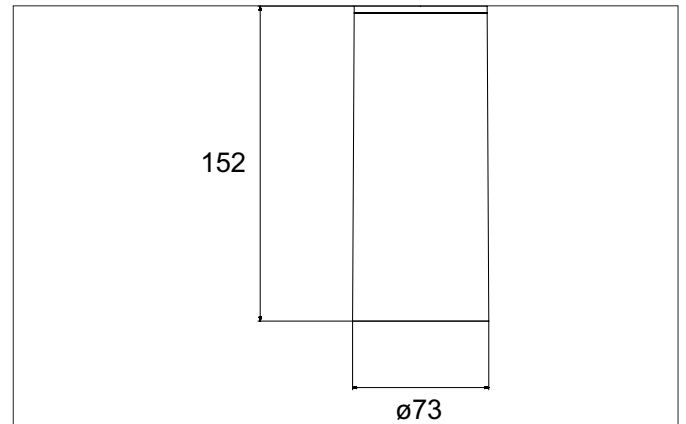

TRAXX MAXI LED surface mounted spot, DALI

Article no. 88844184DA

Light.
For Generations.**Tender**

LED surface mounted spot, DALI, Round. Luminaire diameter 85.0 mm, Height 163.0 mm Weight 0.655 kg, Reflector silver with rotational-symmetrical, deep, wide distributed light intensity. optimal light distribution due to a glass transparent cover. Luminous flux 3.711 lm, Power 1 x 28 W, System Efficiency 133 lm/W, Light colour neutral white, Correlated color temperature (CCT) 4.000 K, Colour rendering index CRI > 90, Rated life time L80/B50 at 25 °C: 50.000 h, Housing material: Aluminium / Glass / Plastic, Colour: Black structure, Permissible ambient temperature (ta): -20 °C - +25 °C, Protection class (EN 61140): I, Degree of protection (DIN EN 60529): IP20, .With electronic driver, DALI dimmable.

Article data	
Article no.	88844184DA
GTIN	4251433987802
Series name	TRAXX MAXI
Short description	LED surface mounted spot, DALI
Material	Aluminium / Glass / Plastic
Colour	Black
Type of surface	Structure
Shape	Round
Outer diameter	85 mm
Height	163 mm
Scope of delivery	Incl. converter for connection to the 230-V mains voltage
Weight	0.655 kg

TRAXX MAXI LED surface mounted spot, DALI

Article no. 88844184DA

Light.
For Generations.

Lighting technology	
Colour temperature	4.000 K
Light colour	White
Light output	Direct
Luminous flux	3,711 lm
System efficiency	133 lm/W
Colour rendering	CRI > 90
Reflector	High-gloss
Reflector colour	silver
Beam angle	40°
Light sharing	Symmetric
Adjustable color temperature	No