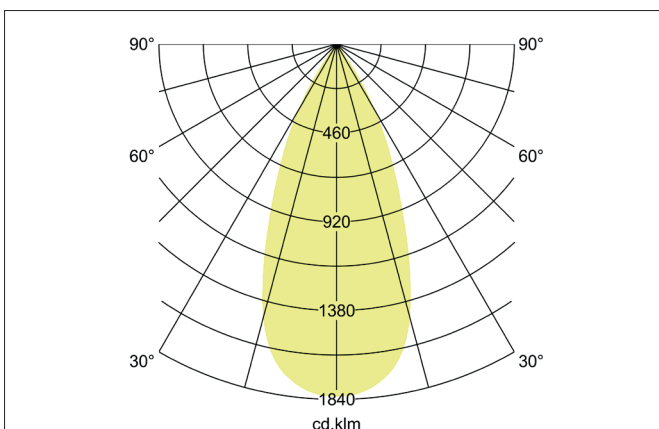

TRAXX MAXI LED surface mounted spot, DALI

Article no. 88844184DA

Light.
For Generations.**Tender**

LED surface mounted spot, DALI, Round. Luminaire diameter 85.0 mm, Height 163.0 mm Weight 0.655 kg, Reflector silver with rotational-symmetrical, deep, wide distributed light intensity. optimal light distribution due to a glass transparent cover. Luminous flux 3.711 lm, Power 1 x 28 W, System Efficiency 133 lm/W, Light colour neutral white, Correlated color temperature (CCT) 4.000 K, Colour rendering index CRI > 90, Rated life time L80/B50 at 25 °C: 50.000 h, Housing material: Aluminium / Glass / Plastic, Colour: Black structure, Permissible ambient temperature (ta): -20 °C - +25 °C, Protection class (EN 61140): I, Degree of protection (DIN EN 60529): IP20, .With electronic driver, DALI dimmable.

Article data	
Article no.	88844184DA
GTIN	4251433987802
Series name	TRAXX MAXI
Short description	LED surface mounted spot, DALI
Material	Aluminium / Glass / Plastic
Colour	Black
Type of surface	Structure
Shape	Round
Outer diameter	85 mm
Height	163 mm
Scope of delivery	Incl. converter for connection to the 230-V mains voltage
Weight	0.655 kg

TRAXX MAXI LED surface mounted spot, DALI

Article no. 88844184DA

Light.
For Generations.

Lighting technology	
Colour temperature	4.000 K
Light colour	White
Light output	Direct
Luminous flux	3,711 lm
System efficiency	133 lm/W
Colour rendering	CRI > 90
Reflector	High-gloss
Reflector colour	silver
Beam angle	40°
Light sharing	Symmetric
Adjustable color temperature	No