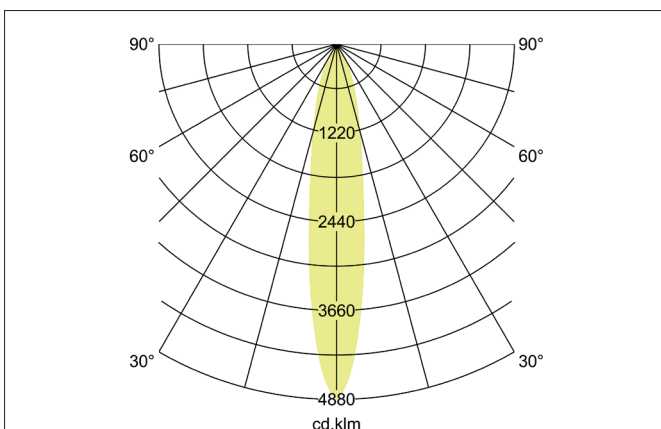

TRAXX MINI LED semi-recessed spotlight, on/off switchable

Article no. 88782184

Light.
For Generations.**Tender**

LED semi-recessed spotlight, on/off switchable, Round. Ceiling cut-out Ø 56 mm, Installation depth 50 mm, Weight 0,300 kg, with rotattionssymmetrical, deep, wide distributed light intensity. optimal light distribution due to a glass transparent cover. Luminous flux 1.766 lm, Power 1 x 14,5 W, Light colour neutral white, Correlated color temprature (CCT) 4.000 K, Colour rendering index CRI > 90, Rated life time L80/B50 at 25 °C: 50.000 h, Housing material: Aluminium, Colour: Black structure, Permissible ambient temperature (ta): -20 °C - +25 °C, Protection class (EN 61140): II, Degree of protection (DIN EN 60529): IP20, .With electronic driver, on/off switchable.

Article data	
Article no.	88782184
GTIN	4251433975663
Series name	TRAXX MINI
Short description	LED semi-recessed spotlight, on/off switchable
Material	Aluminium
Colour	Black
Type of surface	Structure
Shape	Round
Built-in diameter	56 mm
Installation depth	50 mm
Weight	0.300 kg

TRAXX MINI LED semi-recessed spotlight, on/off switchable

Article no. 88782184

Light.
For Generations.

Lighting technology	
Colour temperature	4.000 K
Light colour	White
Light output	Direct
Luminous flux	1,766 lm
System efficiency	122 lm/W
Colour rendering	CRI > 90
Reflector	High-gloss
Beam angle	20°
Light sharing	Symmetric