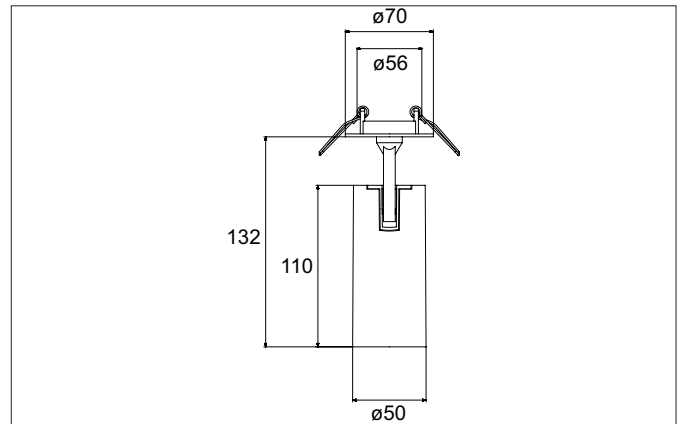

TRAXX MINI LED semi-recessed spotlight, on/off switchable

Article no. 88782184

Light.
For Generations.**Tender**

LED semi-recessed spotlight, on/off switchable, Round. Ceiling cut-out Ø 56 mm, Installation depth 50 mm, Weight 0,300 kg, with rotattionssymmetrical, deep, wide distributed light intensity. optimal light distribution due to a glass transparent cover. Luminous flux 1.766 lm, Power 1 x 14,5 W, Light colour neutral white, Correlated color temprature (CCT) 4.000 K, Colour rendering index CRI > 90, Rated life time L80/B50 at 25 °C: 50.000 h, Housing material: Aluminium, Colour: Black structure, Permissible ambient temperature (ta): -20 °C - +25 °C, Protection class (EN 61140): II, Degree of protection (DIN EN 60529): IP20, .With electronic driver, on/off switchable.

Article data	
Article no.	88782184
GTIN	4251433975663
Series name	TRAXX MINI
Short description	LED semi-recessed spotlight, on/off switchable
Material	Aluminium
Colour	Black
Type of surface	Structure
Shape	Round
Built-in diameter	56 mm
Installation depth	50 mm
Weight	0.300 kg

TRAXX MINI LED semi-recessed spotlight, on/off switchable

Article no. 88782184

Light.
For Generations.

Lighting technology	
Colour temperature	4.000 K
Light colour	White
Light output	Direct
Luminous flux	1,766 lm
System efficiency	122 lm/W
Colour rendering	CRI > 90
Reflector	High-gloss
Beam angle	20°
Light sharing	Symmetric

Packing data	
Gross weight	0.35 kg
Length of packaging	50 mm
Packaging width	50 mm
Packaging height	171 mm
Disposal at end of life	This product must not be disposed of with household waste. You are obliged, to dispose of such electrical waste separately. By disposing of electrical waste and other old or defective electronics separately, you support recycling or other forms of re-use. In that way you help to take care and to avoid that harmful substances get into the environment.