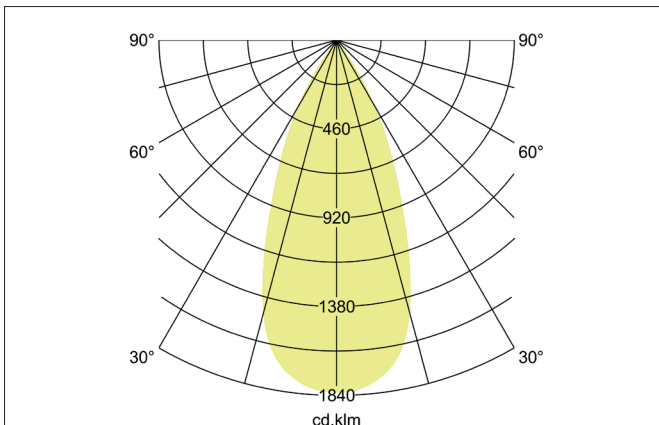

TRAXX MAXI LED track spotlight, on/off switchable

Article no. 88724184

Light.
For Generations.**Tender**

LED track spotlight, on/off switchable, Round. Luminaire diameter 70.0 mm, Weight 0.666 kg, with rotationssymmetrical, deep, wide distributed light intensity. Luminous flux 3.056 lm, Power 1 x 24 W, Light colour neutral white, Correlated color temperature (CCT) 4.000 K, Colour rendering index CRI > 90, Rated life time L80/B50 at 25 °C: 50.000 h, Housing material: Aluminium / Glass / Plastic, Colour: Black structure, Permissible ambient temperature (ta): -20 °C - +25 °C, Protection class (EN 61140): II, Degree of protection (DIN EN 60529): IP20, .With electronic driver, on/off switchable.

Article data	
Article no.	88724184
GTIN	4251433978800
Series name	TRAXX MAXI
Short description	LED track spotlight, on/off switchable
Material	Aluminium / Glass / Plastic
Colour	Black
Type of surface	Structure
Shape	Round
Outer diameter	70 mm
Weight	0.666 kg

TRAXX MAXI LED track spotlight, on/off switchable

Article no. 88724184

Light.
For Generations.

Lighting technology	
Colour temperature	4.000 K
Light colour	White
Luminous flux	3,056 lm
System efficiency	127 lm/W
Colour rendering	CRI > 90
Reflector	High-gloss
Beam angle	40°
Light sharing	Symmetric
Adjustable color temperature	No