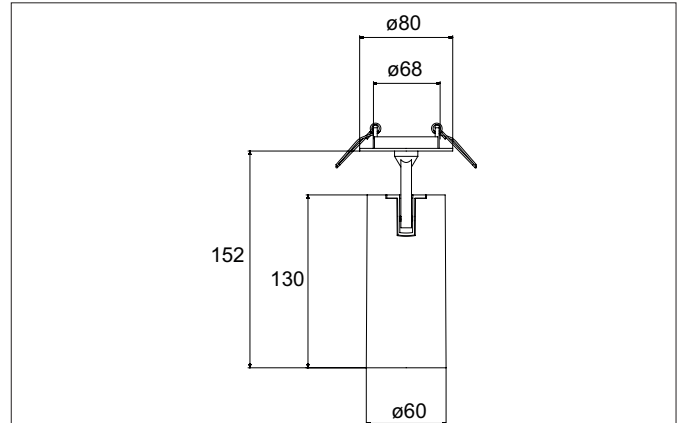

TRAXX MIDI LED semi-recessed spotlight, DALI
 Article no. 88795 184DA

Light.
 For Generations.

Tender
 LED semi-recessed spotlight, DALI, Round. Ceiling cut-out Ø 68 mm, Installation depth 50 mm, with rotationssymmetrical, deep, wide distributed light intensity. optimal light distribution due to a glass transparent cover. Luminous flux 2.555 lm, Power 1 x 21 W, Light colour neutral white, Correlated color temprature (CCT) 4.000 K, Colour rendering index CRI > 90, Rated life time L80/B50 at 25 °C: 50.000 h, Housing material: Aluminium, Colour: Black structure, Permissible ambient temperature (ta): -20 °C - +25 °C, Protection class (EN 61140): II, Degree of protection (DIN EN 60529): IP20, .With electronic driver, DALI dimmable.

Article data	
Article no.	88795 184DA
GTIN	425 1433987963
Series name	TRAXX MIDI
Short description	LED semi-recessed spotlight, DALI
Material	Aluminium
Colour	Black
Type of surface	Structure
Shape	Round
Built-in diameter	68 mm
Installation depth	50 mm
Weight	N.N.

TRAXX MIDI LED semi-recessed spotlight, DALI

Article no. 88795 184DA

Light.
For Generations.

Lighting technology	
Colour temperature	4.000 K
Light colour	White
Light output	Direct
Luminous flux	2,555 lm
System efficiency	122 lm/W
Colour rendering	CRI > 90
Reflector	High-gloss
Beam angle	50°
Light sharing	Symmetric

Mounting technology	
Mounting method	Recessed mounting
Place of installation	Ceiling-mounted
Adjustability	Rotable and pivoted
Swivel angle	90°
Rotation angle	350°
Head adjustable angle	90°
Further references	No cover with thermal insulation material
Material cover	Glass transparent
Suitable for through-wiring	No