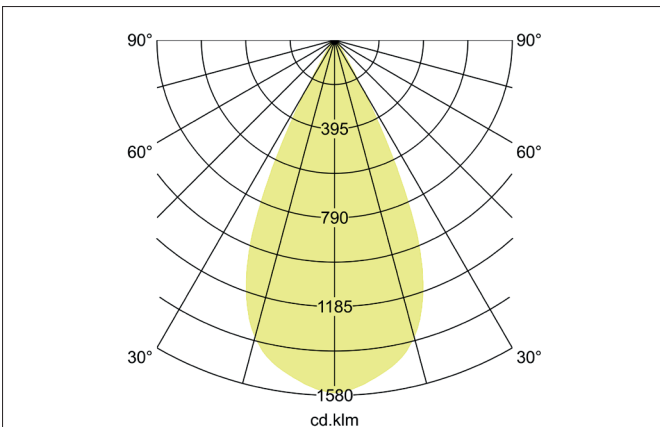

TRAXX MIDI LED semi-recessed spotlight, DALI
 Article no. 88795 184DA

Light.
 For Generations.

Tender
 LED semi-recessed spotlight, DALI, Round. Ceiling cut-out Ø 68 mm, Installation depth 50 mm, with rotationssymmetrical, deep, wide distributed light intensity. optimal light distribution due to a glass transparent cover. Luminous flux 2.555 lm, Power 1 x 21 W, Light colour neutral white, Correlated color temprature (CCT) 4.000 K, Colour rendering index CRI > 90, Rated life time L80/B50 at 25 °C: 50.000 h, Housing material: Aluminium, Colour: Black structure, Permissible ambient temperature (ta): -20 °C - +25 °C, Protection class (EN 61140): II, Degree of protection (DIN EN 60529): IP20, .With electronic driver, DALI dimmable.