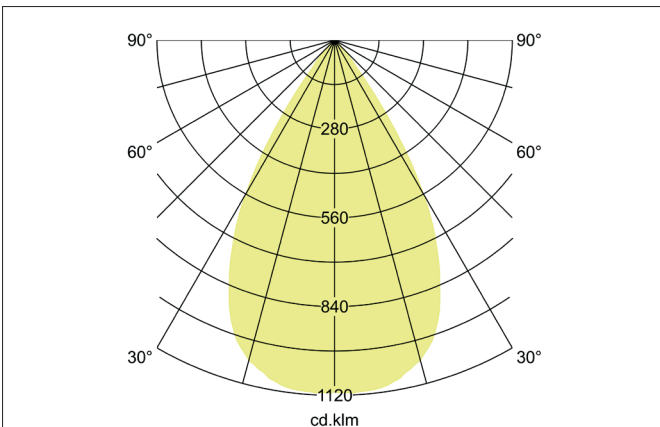

TRAXX MINI LED semi-recessed spotlight, on/off switchable
 Article no. 88786184

Light.
 For Generations.

Tender
 LED semi-recessed spotlight, on/off switchable, Round. Ceiling cut-out Ø 56 mm, Installation depth 50 mm, Weight 0,300 kg, with rotattionssymmetrical, deep, wide distributed light intensity. optimal light distribution due to a glass transparent cover. Luminous flux 1.782 lm, Power 1 x 14,5 W, Light colour neutral white, Correlated color temprature (CCT) 4.000 K, Colour rendering index CRI > 90, Rated life time L80/B50 at 25 °C: 50.000 h, Housing material: Aluminium, Colour: Black structure, Permissible ambient temperature (ta): -20 °C - +25 °C, Protection class (EN 61140): II, Degree of protection (DIN EN 60529): IP20, .With electronic driver, on/off switchable.

Article data	
Article no.	88786184
GTIN	4251433975601
Series name	TRAXX MINI
Short description	LED semi-recessed spotlight, on/off switchable
Material	Aluminium
Colour	Black
Type of surface	Structure
Shape	Round
Built-in diameter	56 mm
Installation depth	50 mm
Weight	0.300 kg

TRAXX MINI LED semi-recessed spotlight, on/off switchable

Article no. 88786184

Light.
For Generations.

Lighting technology	
Colour temperature	4.000 K
Light colour	White
Light output	Direct
Luminous flux	1,782 lm
System efficiency	123 lm/W
Colour rendering	CRI > 90
Reflector	High-gloss
Beam angle	60°
Light sharing	Symmetric