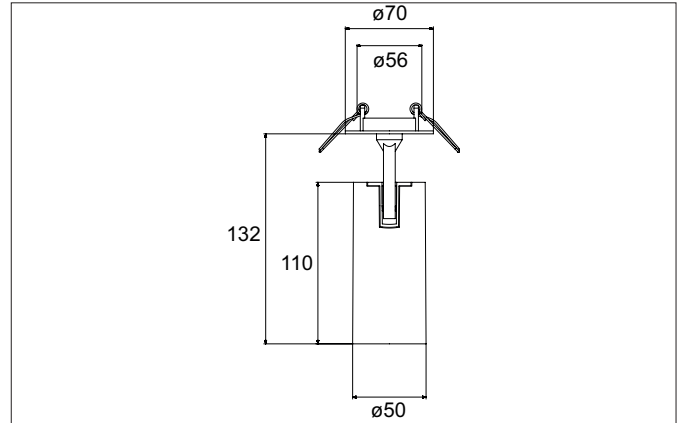

TRAXX MINI LED semi-recessed spotlight, on/off switchable
 Article no. 88786184

Light.
 For Generations.

Tender
 LED semi-recessed spotlight, on/off switchable, Round. Ceiling cut-out Ø 56 mm, Installation depth 50 mm, Weight 0,300 kg, with rotattionssymmetrical, deep, wide distributed light intensity. optimal light distribution due to a glass transparent cover. Luminous flux 1.782 lm, Power 1 x 14,5 W, Light colour neutral white, Correlated color temprature (CCT) 4.000 K, Colour rendering index CRI > 90, Rated life time L80/B50 at 25 °C: 50.000 h, Housing material: Aluminium, Colour: Black structure, Permissible ambient temperature (ta): -20 °C - +25 °C, Protection class (EN 61140): II, Degree of protection (DIN EN 60529): IP20, .With electronic driver, on/off switchable.

Article data	
Article no.	88786184
GTIN	4251433975601
Series name	TRAXX MINI
Short description	LED semi-recessed spotlight, on/off switchable
Material	Aluminium
Colour	Black
Type of surface	Structure
Shape	Round
Built-in diameter	56 mm
Installation depth	50 mm
Weight	0.300 kg

TRAXX MINI LED semi-recessed spotlight, on/off switchable

Article no. 88786184

Light.
For Generations.

Lighting technology	
Colour temperature	4.000 K
Light colour	White
Light output	Direct
Luminous flux	1,782 lm
System efficiency	123 lm/W
Colour rendering	CRI > 90
Reflector	High-gloss
Beam angle	60°
Light sharing	Symmetric

Packing data	
Gross weight	0.35 kg
Length of packaging	50 mm
Packaging width	50 mm
Packaging height	171 mm
Disposal at end of life	This product must not be disposed of with household waste. You are obliged, to dispose of such electrical waste separately. By disposing of electrical waste and other old or defective electronics separately, you support recycling or other forms of re-use. In that way you help to take care and to avoid that harmful substances get into the environment.