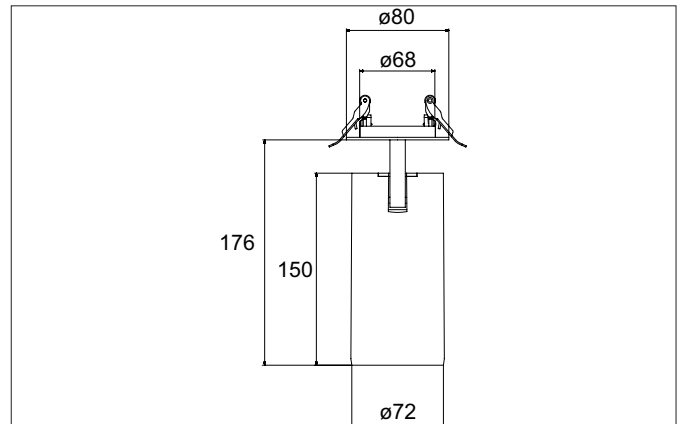

### Tender

LED semi-recessed spotlight, DALI, Round. Ceiling cut-out Ø 68 mm, Installation depth 50 mm, Weight 0,130 kg, with rotationssymmetrical, deep, wide distributed light intensity. optimal light distribution due to a glass transparent cover. Luminous flux 2.947 lm, Power 1 x 24 W, Light colour neutral white, Correlated color temperature (CCT) 4.000 K, Colour rendering index CRI > 90, Rated life time L80/B50 at 25 °C: 50.000 h, Housing material: Aluminium, Colour: Black structure, Permissible ambient temperature (ta): -20 °C - +25 °C, Protection class (EN 61140): II, Degree of protection (DIN EN 60529): IP20, .With electronic driver, DALI dimmable.

Article data	
Article no.	88802184DA
GTIN	4251433995371
Series name	TRAXX MAXI
Short description	LED semi-recessed spotlight, DALI
Material	Aluminium
Colour	Black
Type of surface	Structure
Shape	Round
Built-in diameter	68 mm
Installation depth	50 mm
Weight	0.130 kg

**TRAXX MAXI LED semi-recessed spotlight, DALI**

Article no. 88802184DA

Light.  
For Generations.

Lighting technology	
Colour temperature	4.000 K
Light colour	White
Light output	Direct
Luminous flux	2,947 lm
System efficiency	123 lm/W
Colour rendering	CRI > 90
Reflector	High-gloss
Beam angle	20°
Light sharing	Symmetric
Adjustable color temperature	No

Packing data	
Gross weight	0.74 kg
Length of packaging	71 mm
Packaging width	71 mm
Packaging height	220 mm
Disposal at end of life	This product must not be disposed of with household waste. You are obliged, to dispose of such electrical waste separately. By disposing of electrical waste and other old or defective electronics separately, you support recycling or other forms of re-use. In that way you help to take care and to avoid that harmful substances get into the environment.