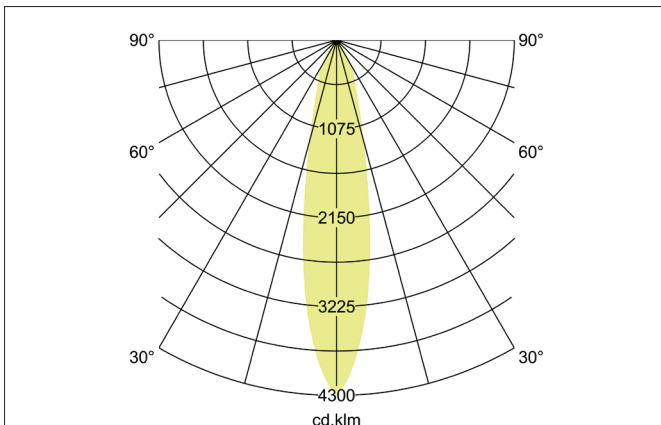

### Tender

LED semi-recessed spotlight, DALI, Round. Ceiling cut-out Ø 68 mm, Installation depth 50 mm, Weight 0,130 kg, with rotationssymmetrical, deep, wide distributed light intensity. optimal light distribution due to a glass transparent cover. Luminous flux 2.947 lm, Power 1 x 24 W, Light colour neutral white, Correlated color temperature (CCT) 4.000 K, Colour rendering index CRI > 90, Rated life time L80/B50 at 25 °C: 50.000 h, Housing material: Aluminium, Colour: Black structure, Permissible ambient temperature (ta): -20 °C - +25 °C, Protection class (EN 61140): II, Degree of protection (DIN EN 60529): IP20, .With electronic driver, DALI dimmable.