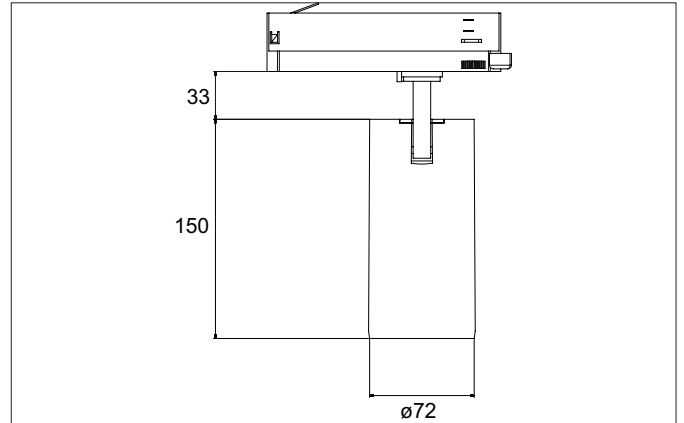

TRAXX MAXI LED track spotlight, on/off switchable
 Article no. 88722184

Light.
 For Generations.

Tender
 LED track spotlight, on/off switchable, Round. Luminaire diameter 70.0 mm, Weight 0.666 kg, with rotationssymmetrical, deep, wide distributed light intensity. Luminous flux 2.942 lm, Power 1 x 24 W, Light colour neutral white, Correlated color temperature (CCT) 4.000 K, Colour rendering index CRI > 90, Rated life time L80/B50 at 25 °C: 50.000 h, Housing material: Aluminium / Glass / Plastic, Colour: Black structure, Permissible ambient temperature (ta): -20 °C - +25 °C, Protection class (EN 61140): II, Degree of protection (DIN EN 60529): IP20, .With electronic driver, on/off switchable.

Article data	
Article no.	88722184
GTIN	4251433978787
Series name	TRAXX MAXI
Short description	LED track spotlight, on/off switchable
Material	Aluminium / Glass / Plastic
Colour	Black
Type of surface	Structure
Shape	Round
Outer diameter	70 mm
Weight	0.666 kg

TRAXX MAXI LED track spotlight, on/off switchable

Article no. 88722184

Light.
For Generations.

Lighting technology	
Colour temperature	4.000 K
Light colour	White
Luminous flux	2,942 lm
System efficiency	123 lm/W
Colour rendering	CRI > 90
Reflector	High-gloss
Beam angle	20°
Light sharing	Symmetric
Adjustable color temperature	No

Packing data	
Gross weight	0.796 kg
Length of packaging	290 mm
Packaging width	115 mm
Packaging height	165 mm
Disposal at end of life	This product must not be disposed of with household waste. You are obliged, to dispose of such electrical waste separately. By disposing of electrical waste and other old or defective electronics separately, you support recycling or other forms of re-use. In that way you help to take care and to avoid that harmful substances get into the environment.