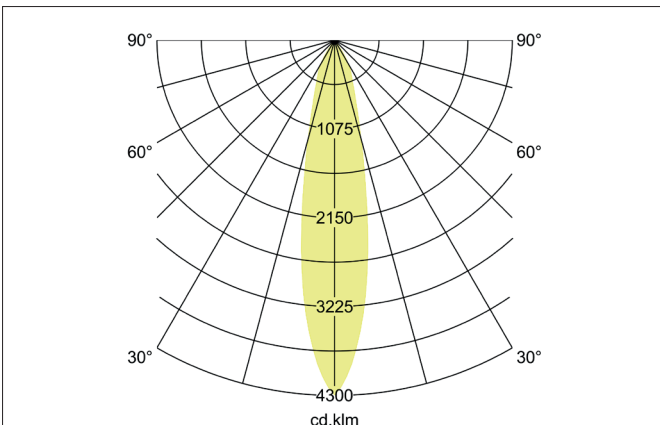

TRAXX MAXI LED track spotlight, on/off switchable
 Article no. 88722184

Light.
 For Generations.

Tender
 LED track spotlight, on/off switchable, Round. Luminaire diameter 70.0 mm, Weight 0.666 kg, with rotationssymmetrical, deep, wide distributed light intensity. Luminous flux 2.942 lm, Power 1 x 24 W, Light colour neutral white, Correlated color temperature (CCT) 4.000 K, Colour rendering index CRI > 90, Rated life time L80/B50 at 25 °C: 50.000 h, Housing material: Aluminium / Glass / Plastic, Colour: Black structure, Permissible ambient temperature (ta): -20 °C - +25 °C, Protection class (EN 61140): II, Degree of protection (DIN EN 60529): IP20, .With electronic driver, on/off switchable.

Article data	
Article no.	88722184
GTIN	4251433978787
Series name	TRAXX MAXI
Short description	LED track spotlight, on/off switchable
Material	Aluminium / Glass / Plastic
Colour	Black
Type of surface	Structure
Shape	Round
Outer diameter	70 mm
Weight	0.666 kg

TRAXX MAXI LED track spotlight, on/off switchable

Article no. 88722184

Light.
For Generations.

Lighting technology	
Colour temperature	4.000 K
Light colour	White
Luminous flux	2,942 lm
System efficiency	123 lm/W
Colour rendering	CRI > 90
Reflector	High-gloss
Beam angle	20°
Light sharing	Symmetric
Adjustable color temperature	No