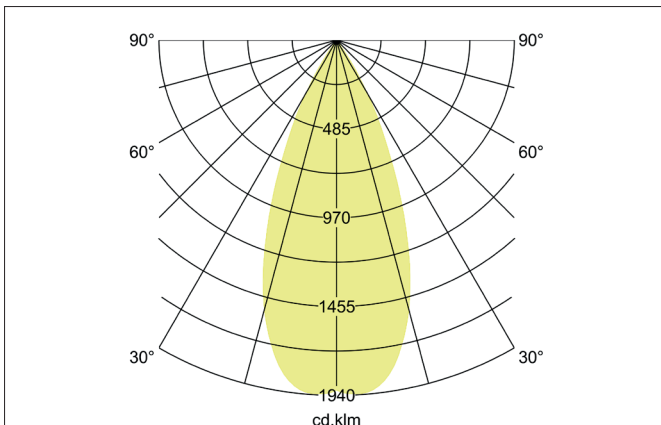

TRAXX MICRO LED recessed spotlight, on/off switchable
 Article no. 88734184

Light.
 For Generations.

Tender

LED recessed spotlight, on/off switchable, Round. Ceiling cut-out Ø 80 mm, Installation depth 112 mm, Weight 0,525 kg, with rotations-symmetrical, deep, wide distributed light intensity. optimal light distribution due to a glass transparent cover. Luminous flux 1.093 lm, Power 1 x 9 W, Light colour neutral white, Correlated color temperature (CCT) 4.000 K, Colour rendering index CRI > 90, Rated life time L80/ B50 at 25 °C: 50.000 h, Housing material: Aluminium / Glass / Plastic, Colour: Black structure, Permissible ambient temperature (ta): -20 °C - +25 °C, Protection class (EN 61140): II, Degree of protection (DIN EN 60529): IP20, .With electronic driver, on/off switchable.

Article data	
Article no.	88734184
GTIN	4251433975335
Series name	TRAXX MICRO
Short description	LED recessed spotlight, on/off switchable
Material	Aluminium / Glass / Plastic
Colour	Black
Type of surface	Structure
Shape	Round
Built-in diameter	80 mm
Installation depth	112 mm
Weight	0.525 kg

TRAXX MICRO LED recessed spotlight, on/off switchable

Article no. 88734184

Light.
For Generations.

Lighting technology	
Colour temperature	4.000 K
Light colour	White
Light output	Direct
Luminous flux	1,093 lm
System efficiency	121 lm/W
Colour rendering	CRI > 90
Reflector	High-gloss
Beam angle	40°
Light sharing	Symmetric