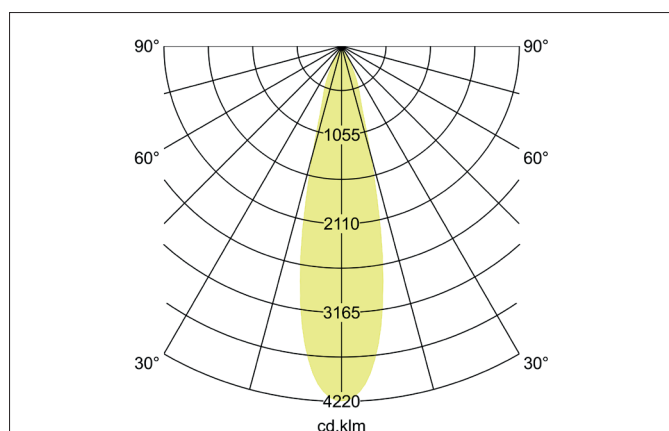

TRAXX MIDI LED semi-recessed spotlight, DALI

Article no. 88792184DA

Light.
For Generations.**Tender**

LED semi-recessed spotlight, DALI, Round. Ceiling cut-out \varnothing 68 mm, Installation depth 50 mm, with rotationssymmetrical, deep, wide distributed light intensity. optimal light distribution due to a glass transparent cover. Luminous flux 2.617 lm, Power 1 x 21 W, Light colour neutral white, Correlated color temprature (CCT) 4.000 K, Colour rendering index CRI > 90, Rated life time L80/B50 at 25 °C: 50.000 h, Housing material: Aluminium, Colour: Black structure, Permissible ambient temperature (ta): -20 °C - +25 °C, Protection class (EN 61140): II, Degree of protection (DIN EN 60529): IP20, .With electronic driver, DALI dimmable.