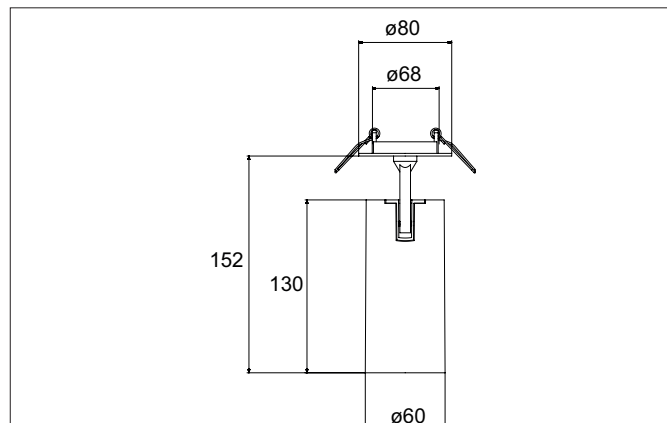

TRAXX MIDI LED semi-recessed spotlight, DALI

Article no. 88792184DA

Light.
For Generations.**Tender**

LED semi-recessed spotlight, DALI, Round. Ceiling cut-out \varnothing 68 mm, Installation depth 50 mm, with rotationssymmetrical, deep, wide distributed light intensity. optimal light distribution due to a glass transparent cover. Luminous flux 2.617 lm, Power 1 x 21 W, Light colour neutral white, Correlated color temprature (CCT) 4.000 K, Colour rendering index CRI > 90, Rated life time L80/B50 at 25 °C: 50.000 h, Housing material: Aluminium, Colour: Black structure, Permissible ambient temperature (ta): -20 °C - +25 °C, Protection class (EN 61140): II, Degree of protection (DIN EN 60529): IP20, .With electronic driver, DALI dimmable.

Article data	
Article no.	88792184DA
GTIN	4251433988250
Series name	TRAXX MIDI
Short description	LED semi-recessed spotlight, DALI
Material	Aluminium
Colour	Black
Type of surface	Structure
Shape	Round
Built-in diameter	68 mm
Installation depth	50 mm
Weight	N.N.

TRAXX MIDI LED semi-recessed spotlight, DALI

Article no. 88792184DA

Light.
For Generations.

Lighting technology	
Colour temperature	4.000 K
Light colour	White
Light output	Direct
Luminous flux	2,617 lm
System efficiency	125 lm/W
Colour rendering	CRI > 90
Reflector	High-gloss
Beam angle	25°
Light sharing	Symmetric

Mounting technology	
Mounting method	Recessed mounting
Place of installation	Ceiling-mounted
Adjustability	Rotable and pivoted
Swivel angle	90°
Rotation angle	350°
Head adjustable angle	90°
Further references	No cover with thermal insulation material
Material cover	Glass transparent
Suitable for through-wiring	No