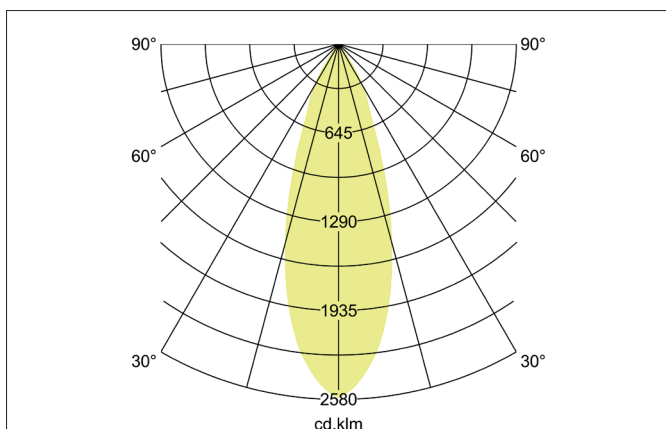

TRAXX MAXI LED semi-recessed spotlight, DALI

Article no. 88803184DA

Light.
For Generations.

Tender
LED semi-recessed spotlight, DALI, Round. Ceiling cut-out Ø 68 mm, Installation depth 50 mm, Weight 0,220 kg, with rotationssymmetrical, deep, wide distributed light intensity. optimal light distribution due to a glass transparent cover. Luminous flux 2.882 lm, Power 1 x 24 W, Light colour neutral white, Correlated color temperature (CCT) 4.000 K, Colour rendering index CRI > 90, Rated life time L80/B50 at 25 °C: 50.000 h, Housing material: Aluminium, Colour: Black structure, Permissible ambient temperature (ta): -20 °C - +25 °C, Protection class (EN 61140): II, Degree of protection (DIN EN 60529): IP20, .With electronic driver, DALI dimmable.

Article data	
Article no.	88803184DA
GTIN	4251433988106
Series name	TRAXX MAXI
Short description	LED semi-recessed spotlight, DALI
Material	Aluminium
Colour	Black
Type of surface	Structure
Shape	Round
Built-in diameter	68 mm
Installation depth	50 mm
Weight	0.220 kg

TRAXX MAXI LED semi-recessed spotlight, DALI

Article no. 88803184DA

Light.
For Generations.

Lighting technology	
Colour temperature	4.000 K
Light colour	White
Light output	Direct
Luminous flux	2,882 lm
System efficiency	120 lm/W
Colour rendering	CRI > 90
Reflector	High-gloss
Beam angle	30°
Light sharing	Symmetric
Adjustable color temperature	No