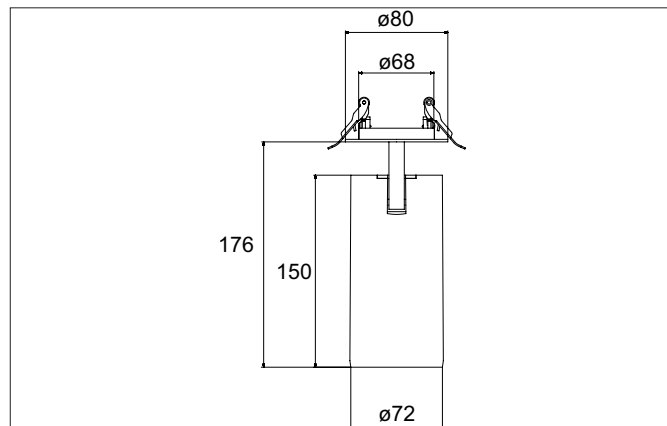

TRAXX MAXI LED semi-recessed spotlight, DALI

Article no. 88803184DA

Light.
For Generations.

Tender
LED semi-recessed spotlight, DALI, Round. Ceiling cut-out Ø 68 mm, Installation depth 50 mm, Weight 0,220 kg, with rotationssymmetrical, deep, wide distributed light intensity. optimal light distribution due to a glass transparent cover. Luminous flux 2.882 lm, Power 1 x 24 W, Light colour neutral white, Correlated color temperature (CCT) 4.000 K, Colour rendering index CRI > 90, Rated life time L80/B50 at 25 °C: 50.000 h, Housing material: Aluminium, Colour: Black structure, Permissible ambient temperature (ta): -20 °C - +25 °C, Protection class (EN 61140): II, Degree of protection (DIN EN 60529): IP20, .With electronic driver, DALI dimmable.

Article data	
Article no.	88803184DA
GTIN	4251433988106
Series name	TRAXX MAXI
Short description	LED semi-recessed spotlight, DALI
Material	Aluminium
Colour	Black
Type of surface	Structure
Shape	Round
Built-in diameter	68 mm
Installation depth	50 mm
Weight	0.220 kg

TRAXX MAXI LED semi-recessed spotlight, DALI

Article no. 88803184DA

Light.
For Generations.

Lighting technology	
Colour temperature	4.000 K
Light colour	White
Light output	Direct
Luminous flux	2,882 lm
System efficiency	120 lm/W
Colour rendering	CRI > 90
Reflector	High-gloss
Beam angle	30°
Light sharing	Symmetric
Adjustable color temperature	No

Packing data	
Gross weight	0.83 kg
Length of packaging	71 mm
Packaging width	71 mm
Packaging height	220 mm
Disposal at end of life	This product must not be disposed of with household waste. You are obliged, to dispose of such electrical waste separately. By disposing of electrical waste and other old or defective electronics separately, you support recycling or other forms of re-use. In that way you help to take care and to avoid that harmful substances get into the environment.