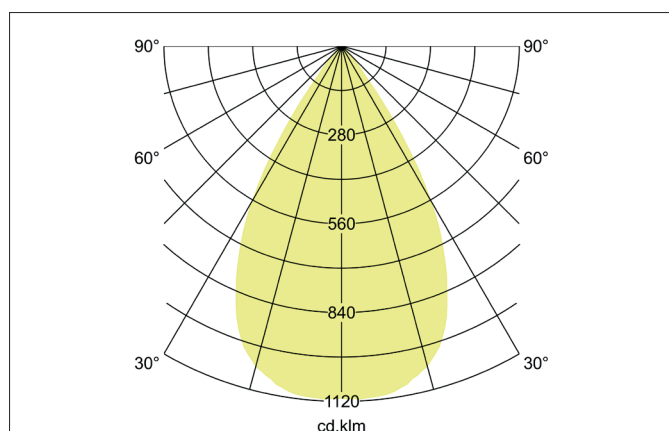

TRAXX MINI LED semi-recessed spotlight, DALI

Article no. 88786184DA

Light.
For Generations.**Tender**

LED semi-recessed spotlight, DALI, Round. Ceiling cut-out \varnothing 56 mm, Installation depth 50 mm, with rotationssymmetrical, deep, wide distributed light intensity. optimal light distribution due to a glass transparent cover. Luminous flux 1.782 lm, Power 1 x 14,5 W, Light colour neutral white, Correlated color temprature (CCT) 4.000 K, Colour rendering index CRI > 90, Rated life time L80/B50 at 25 °C: 50.000 h, Housing material: Aluminium, Colour: Black structure, Permissible ambient temperature (ta): -20 °C - +25 °C, Protection class (EN 61140): II, Degree of protection (DIN EN 60529): IP20, .With electronic driver, DALI dimmable.

TRAXX MINI LED semi-recessed spotlight, DALI

Article no. 88786184DA

Light.
For Generations.

Lighting technology	
Colour temperature	4.000 K
Light colour	White
Light output	Direct
Luminous flux	1,782 lm
System efficiency	123 lm/W
Colour rendering	CRI > 90
Reflector	High-gloss
Beam angle	60°
Light sharing	Symmetric