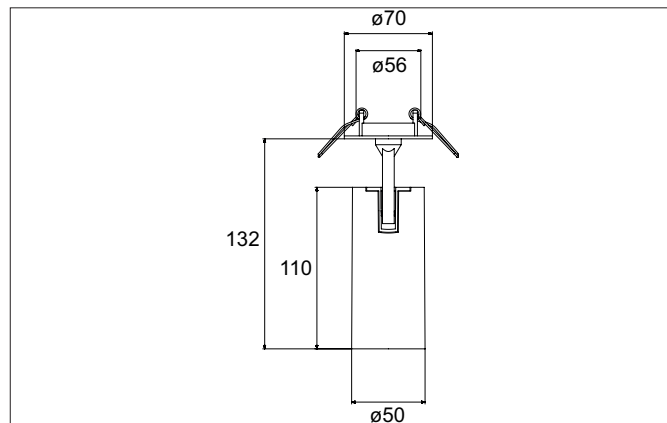

TRAXX MINI LED semi-recessed spotlight, DALI

Article no. 88786184DA

Light.
For Generations.**Tender**

LED semi-recessed spotlight, DALI, Round. Ceiling cut-out \varnothing 56 mm, Installation depth 50 mm, with rotationssymmetrical, deep, wide distributed light intensity. optimal light distribution due to a glass transparent cover. Luminous flux 1.782 lm, Power 1 x 14,5 W, Light colour neutral white, Correlated color temprature (CCT) 4.000 K, Colour rendering index CRI > 90, Rated life time L80/B50 at 25 °C: 50.000 h, Housing material: Aluminium, Colour: Black structure, Permissible ambient temperature (ta): -20 °C - +25 °C, Protection class (EN 61140): II, Degree of protection (DIN EN 60529): IP20, .With electronic driver, DALI dimmable.

Article data	
Article no.	88786184DA
GTIN	4251433988243
Series name	TRAXX MINI
Short description	LED semi-recessed spotlight, DALI
Material	Aluminium
Colour	Black
Type of surface	Structure
Shape	Round
Built-in diameter	56 mm
Installation depth	50 mm
Weight	N.N.

TRAXX MINI LED semi-recessed spotlight, DALI

Article no. 88786184DA

Light.
For Generations.

Lighting technology	
Colour temperature	4.000 K
Light colour	White
Light output	Direct
Luminous flux	1,782 lm
System efficiency	123 lm/W
Colour rendering	CRI > 90
Reflector	High-gloss
Beam angle	60°
Light sharing	Symmetric

Mounting technology	
Mounting method	Recessed mounting
Place of installation	Ceiling-mounted
Adjustability	Rotable and pivoted
Swivel angle	90°
Rotation angle	350°
Head adjustable angle	90°
Further references	No cover with thermal insulation material
Material cover	Glass transparent
Suitable for through-wiring	No