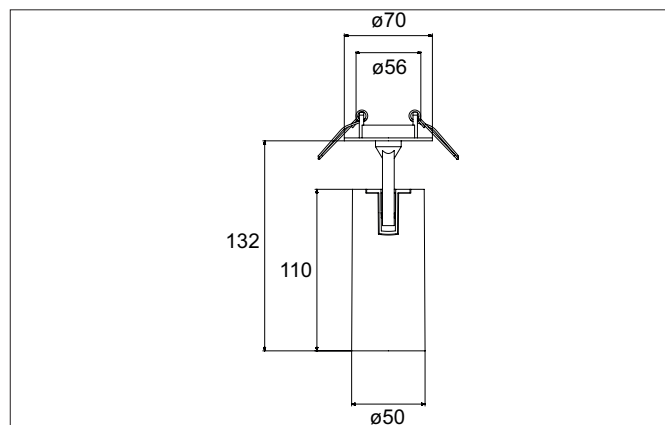

TRAXX MINI LED semi-recessed spotlight, DALI

Article no. 88784184DA

Light.
For Generations.**Tender**

LED semi-recessed spotlight, DALI, Round. Ceiling cut-out \varnothing 56 mm, Installation depth 50 mm, with rotationssymmetrical, deep, wide distributed light intensity. optimal light distribution due to a glass transparent cover. Luminous flux 1.745 lm, Power 1 x 14,5 W, Light colour neutral white, Correlated color temprature (CCT) 4.000 K, Colour rendering index CRI > 90, Rated life time L80/B50 at 25 °C: 50.000 h, Housing material: Aluminium, Colour: Black structure, Permissible ambient temperature (ta): -20 °C - +25 °C, Protection class (EN 61140): II, Degree of protection (DIN EN 60529): IP20, .With electronic driver, DALI dimmable.

Article data	
Article no.	88784184DA
GTIN	4251433987925
Series name	TRAXX MINI
Short description	LED semi-recessed spotlight, DALI
Material	Aluminium
Colour	Black
Type of surface	Structure
Shape	Round
Built-in diameter	56 mm
Installation depth	50 mm
Weight	N.N.

TRAXX MINI LED semi-recessed spotlight, DALI

Article no. 88784184DA

Light.
For Generations.

Lighting technology	
Colour temperature	4.000 K
Light colour	White
Light output	Direct
Luminous flux	1,745 lm
System efficiency	120 lm/W
Colour rendering	CRI > 90
Reflector	High-gloss
Beam angle	40°
Light sharing	Symmetric

Mounting technology	
Mounting method	Recessed mounting
Place of installation	Ceiling-mounted
Adjustability	Rotable and pivoted
Swivel angle	90°
Rotation angle	350°
Head adjustable angle	90°
Further references	No cover with thermal insulation material
Material cover	Glass transparent
Suitable for through-wiring	No