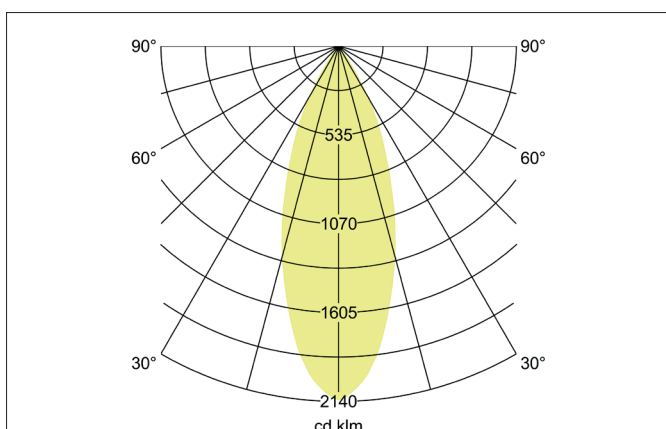

TRAXX MINI LED semi-recessed spotlight, DALI

Article no. 88784184DA

Light.
For Generations.**Tender**

LED semi-recessed spotlight, DALI, Round. Ceiling cut-out \varnothing 56 mm, Installation depth 50 mm, with rotationssymmetrical, deep, wide distributed light intensity. optimal light distribution due to a glass transparent cover. Luminous flux 1.745 lm, Power 1 x 14,5 W, Light colour neutral white, Correlated color temprature (CCT) 4.000 K, Colour rendering index CRI > 90, Rated life time L80/B50 at 25 °C: 50.000 h, Housing material: Aluminium, Colour: Black structure, Permissible ambient temperature (ta): -20 °C - +25 °C, Protection class (EN 61140): II, Degree of protection (DIN EN 60529): IP20, .With electronic driver, DALI dimmable.

Article data	
Article no.	88784184DA
GTIN	4251433987925
Series name	TRAXX MINI
Short description	LED semi-recessed spotlight, DALI
Material	Aluminium
Colour	Black
Type of surface	Structure
Shape	Round
Built-in diameter	56 mm
Installation depth	50 mm
Weight	N.N.

TRAXX MINI LED semi-recessed spotlight, DALI

Article no. 88784184DA

Light.
For Generations.

Lighting technology	
Colour temperature	4.000 K
Light colour	White
Light output	Direct
Luminous flux	1,745 lm
System efficiency	120 lm/W
Colour rendering	CRI > 90
Reflector	High-gloss
Beam angle	40°
Light sharing	Symmetric