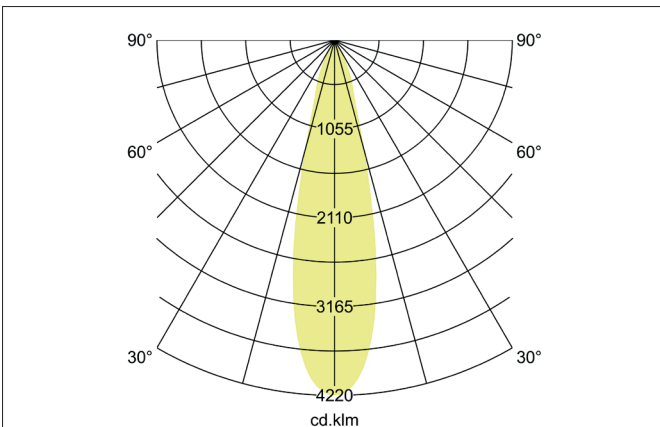

TRAXX MIDI LED semi-recessed spotlight, on/off switchable
 Article no. 88792184

Light.
 For Generations.

Tender
 LED semi-recessed spotlight, on/off switchable, Round. Ceiling cut-out Ø 68 mm, Installation depth 50 mm, Weight 0,400 kg, with rotati-onssymmetrical, deep, wide distributed light intensity. optimal light distribution due to a glass transparent cover. Luminous flux 2.617 lm, Power 1 x 21 W, Light colour neutral white, Correlated color temprature (CCT) 4.000 K, Colour rendering index CRI > 90, Rated life time L80/B50 at 25 °C: 50.000 h, Housing material: Aluminium, Colour: Black structure, Permissible ambient temperature (ta): -20 °C - +25 °C, Protection class (EN 61140): II, Degree of protection (DIN EN 60529): IP20, .With electronic driver, on/off switchable.