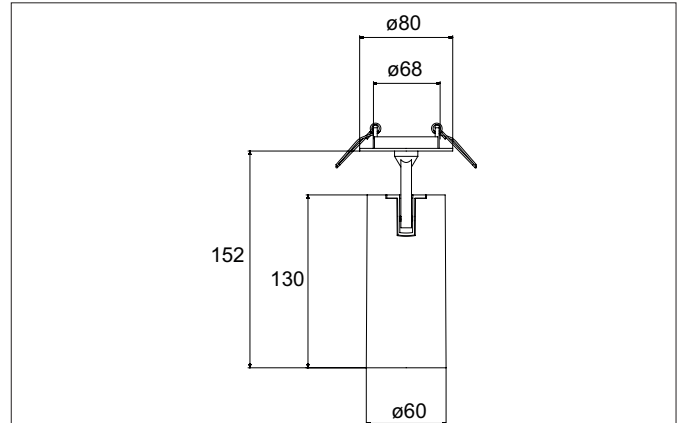

TRAXX MIDI LED semi-recessed spotlight, on/off switchable
 Article no. 88792184

Light.
 For Generations.

Tender
 LED semi-recessed spotlight, on/off switchable, Round. Ceiling cut-out Ø 68 mm, Installation depth 50 mm, Weight 0,400 kg, with rotati-onssymmetrical, deep, wide distributed light intensity. optimal light distribution due to a glass transparent cover. Luminous flux 2.617 lm, Power 1 x 21 W, Light colour neutral white, Correlated color temprature (CCT) 4.000 K, Colour rendering index CRI > 90, Rated life time L80/B50 at 25 °C: 50.000 h, Housing material: Aluminium, Colour: Black structure, Permissible ambient temperature (ta): -20 °C - +25 °C, Protection class (EN 61140): II, Degree of protection (DIN EN 60529): IP20, .With electronic driver, on/off switchable.

Article data	
Article no.	88792184
GTIN	4251433975700
Series name	TRAXX MIDI
Short description	LED semi-recessed spotlight, on/off switchable
Material	Aluminium
Colour	Black
Type of surface	Structure
Shape	Round
Built-in diameter	68 mm
Installation depth	50 mm
Weight	0.400 kg

TRAXX MIDI LED semi-recessed spotlight, on/off switchable

Article no. 88792184

Light.
For Generations.

Lighting technology	
Colour temperature	4.000 K
Light colour	White
Light output	Direct
Luminous flux	2,617 lm
System efficiency	125 lm/W
Colour rendering	CRI > 90
Reflector	High-gloss
Beam angle	25°
Light sharing	Symmetric

Packing data	
Gross weight	0.46 kg
Length of packaging	60 mm
Packaging width	60 mm
Packaging height	191 mm
Disposal at end of life	This product must not be disposed of with household waste. You are obliged, to dispose of such electrical waste separately. By disposing of electrical waste and other old or defective electronics separately, you support recycling or other forms of re-use. In that way you help to take care and to avoid that harmful substances get into the environment.