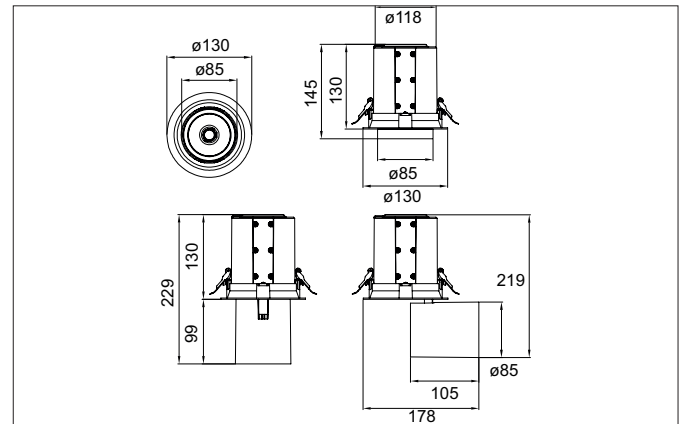

TRAXX MAXI LED recessed spotlight, on/off switchable

Article no. 88762184

Light.
For Generations.**Tender**

LED recessed spotlight, on/off switchable, Round. Ceiling cut-out Ø 120 mm, Installation depth 130 mm, Weight 1,220 kg, with rotations-symmetrical, deep, wide distributed light intensity. optimal light distribution due to a glass transparent cover. Luminous flux 3.555 lm, Power 1 x 27 W, Light colour neutral white, Correlated color temperature (CCT) 4.000 K, Colour rendering index CRI > 90, Rated life time L80/B50 at 25 °C: 50.000 h, Housing material: Aluminium / Glass / Plastic, Colour: Black structure, Permissible ambient temperature (ta): -20 °C - +25 °C, Protection class (EN 61140): II, Degree of protection (DIN EN 60529): IP20, .With electronic driver, on/off switchable.

Article data	
Article no.	88762184
GTIN	4251433975489
Series name	TRAXX MAXI
Short description	LED recessed spotlight, on/off switchable
Material	Aluminium / Glass / Plastic
Colour	Black
Type of surface	Structure
Shape	Round
Built-in diameter	120 mm
Installation depth	130 mm
Weight	1.220 kg

TRAXX MAXI LED recessed spotlight, on/off switchable

Article no. 88762184

Light.
For Generations.

Lighting technology	
Colour temperature	4.000 K
Light colour	White
Light output	Direct
Luminous flux	3,555 lm
System efficiency	132 lm/W
Colour rendering	CRI > 90
Reflector	High-gloss
Beam angle	20°
Light sharing	Symmetric

Packing data	
Gross weight	1.338 kg
Length of packaging	175 mm
Packaging width	175 mm
Packaging height	150 mm
Disposal at end of life	This product must not be disposed of with household waste. You are obliged, to dispose of such electrical waste separately. By disposing of electrical waste and other old or defective electronics separately, you support recycling or other forms of re-use. In that way you help to take care and to avoid that harmful substances get into the environment.