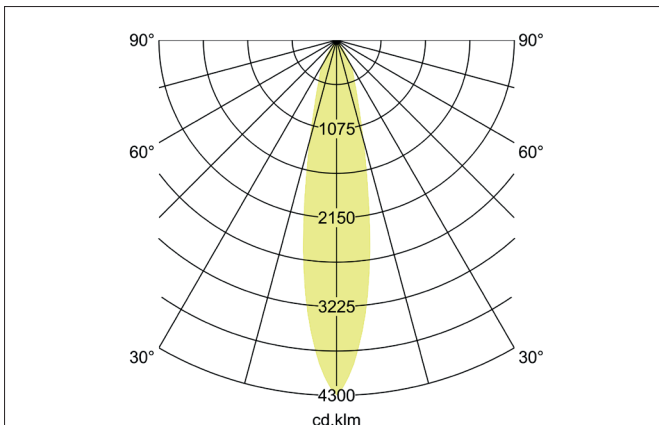

TRAXX MAXI LED recessed spotlight, on/off switchable

Article no. 88762184

Light.
For Generations.**Tender**

LED recessed spotlight, on/off switchable, Round. Ceiling cut-out Ø 120 mm, Installation depth 130 mm, Weight 1,220 kg, with rotations-symmetrical, deep, wide distributed light intensity. optimal light distribution due to a glass transparent cover. Luminous flux 3.555 lm, Power 1 x 27 W, Light colour neutral white, Correlated color temperature (CCT) 4.000 K, Colour rendering index CRI > 90, Rated life time L80/B50 at 25 °C: 50.000 h, Housing material: Aluminium / Glass / Plastic, Colour: Black structure, Permissible ambient temperature (ta): -20 °C - +25 °C, Protection class (EN 61140): II, Degree of protection (DIN EN 60529): IP20, .With electronic driver, on/off switchable.

Article data	
Article no.	88762184
GTIN	4251433975489
Series name	TRAXX MAXI
Short description	LED recessed spotlight, on/off switchable
Material	Aluminium / Glass / Plastic
Colour	Black
Type of surface	Structure
Shape	Round
Built-in diameter	120 mm
Installation depth	130 mm
Weight	1.220 kg

TRAXX MAXI LED recessed spotlight, on/off switchable

Article no. 88762184

Light.
For Generations.

Lighting technology	
Colour temperature	4.000 K
Light colour	White
Light output	Direct
Luminous flux	3,555 lm
System efficiency	132 lm/W
Colour rendering	CRI > 90
Reflector	High-gloss
Beam angle	20°
Light sharing	Symmetric