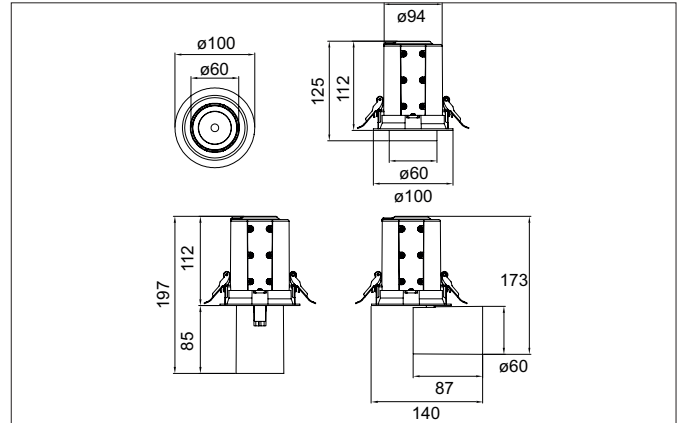

TRAXX MINI LED recessed spotlight, DALI
 Article no. 88744184DA

Light.
 For Generations.

Tender
 LED recessed spotlight, DALI, Round. Ceiling cut-out Ø 92 mm, Installation depth 112 mm, with rotationssymmetrical, deep, wide distributed light intensity. optimal light distribution due to a glass transparent cover. Luminous flux 1.819 lm, Power 1 x 15 W, Light colour neutral white, Correlated color temprature (CCT) 4.000 K, Colour rendering index CRI > 90, Rated life time L80/B50 at 25 °C: 50.000 h, Housing material: Aluminium / Glass / Plastic, Colour: Black structure, Permissible ambient temperature (ta): -20 °C - +25 °C, Protection class (EN 61140): II, Degree of protection (DIN EN 60529): IP20, .With electronic driver, DALI dimmable.

Article data	
Article no.	88744184DA
GTIN	4251433995388
Series name	TRAXX MINI
Short description	LED recessed spotlight, DALI
Material	Aluminium / Glass / Plastic
Colour	Black
Type of surface	Structure
Shape	Round
Built-in diameter	92 mm
Installation depth	112 mm
Weight	N.N.

TRAXX MINI LED recessed spotlight, DALI

Article no. 88744184DA

Light.
For Generations.

Lighting technology	
Colour temperature	4.000 K
Light colour	White
Light output	Direct
Luminous flux	1,819 lm
System efficiency	121 lm/W
Colour rendering	CRI > 90
Reflector	High-gloss
Beam angle	40°
Light sharing	Symmetric

Packing data	
Gross weight	N.N.
Length of packaging	170 mm
Packaging width	170 mm
Packaging height	110 mm
Disposal at end of life	This product must not be disposed of with household waste. You are obliged, to dispose of such electrical waste separately. By disposing of electrical waste and other old or defective electronics separately, you support recycling or other forms of re-use. In that way you help to take care and to avoid that harmful substances get into the environment.