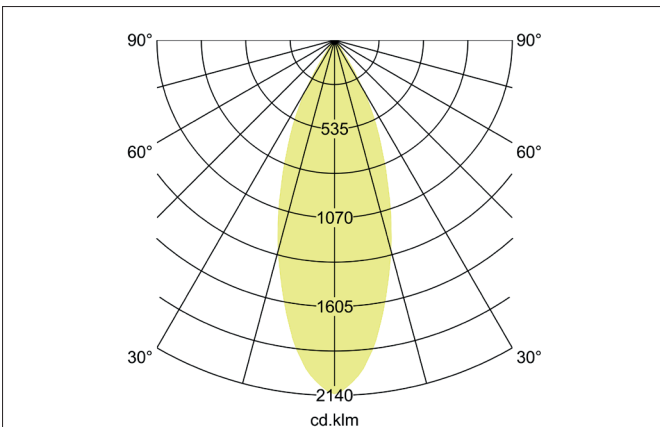

TRAXX MINI LED recessed spotlight, DALI
 Article no. 88744184DA

Light.
 For Generations.

Tender
 LED recessed spotlight, DALI, Round. Ceiling cut-out Ø 92 mm, Installation depth 112 mm, with rotationssymmetrical, deep, wide distributed light intensity. optimal light distribution due to a glass transparent cover. Luminous flux 1.819 lm, Power 1 x 15 W, Light colour neutral white, Correlated color temprature (CCT) 4.000 K, Colour rendering index CRI > 90, Rated life time L80/B50 at 25 °C: 50.000 h, Housing material: Aluminium / Glass / Plastic, Colour: Black structure, Permissible ambient temperature (ta): -20 °C - +25 °C, Protection class (EN 61140): II, Degree of protection (DIN EN 60529): IP20, .With electronic driver, DALI dimmable.

Article data	
Article no.	88744184DA
GTIN	4251433995388
Series name	TRAXX MINI
Short description	LED recessed spotlight, DALI
Material	Aluminium / Glass / Plastic
Colour	Black
Type of surface	Structure
Shape	Round
Built-in diameter	92 mm
Installation depth	112 mm
Weight	N.N.

TRAXX MINI LED recessed spotlight, DALI

Article no. 88744184DA

Light.
For Generations.

Lighting technology	
Colour temperature	4.000 K
Light colour	White
Light output	Direct
Luminous flux	1,819 lm
System efficiency	121 lm/W
Colour rendering	CRI > 90
Reflector	High-gloss
Beam angle	40°
Light sharing	Symmetric