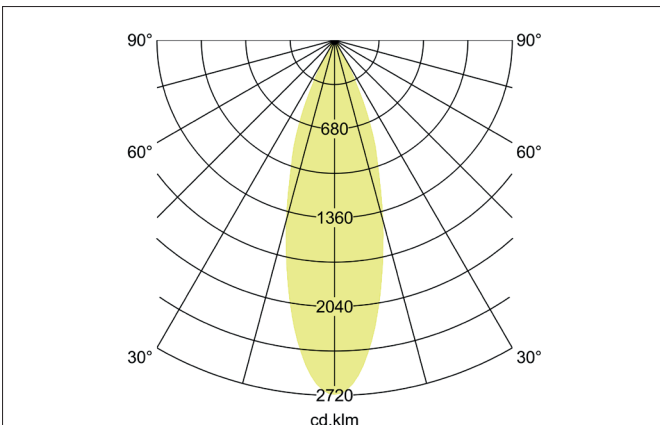

TRAXX MIDI LED recessed spotlight, DALI
 Article no. 88753184DA

Light.
 For Generations.

Tender
 LED recessed spotlight, DALI, Round. Ceiling cut-out Ø 107 mm, Installation depth 128 mm, with rotationssymmetrical, deep, wide distributed light intensity. optimal light distribution due to a glass transparent cover. Luminous flux 2.553 lm, Power 1 x 20 W, Light colour neutral white, Correlated color temprature (CCT) 4.000 K, Colour rendering index CRI > 90, Rated life time L80/B50 at 25 °C: 50.000 h, Housing material: Aluminium / Glass / Plastic, Colour: Black structure, Permissible ambient temperature (ta): -20 °C - +25 °C, Protection class (EN 61140): II, Degree of protection (DIN EN 60529): IP20, .With electronic driver, DALI dimmable.