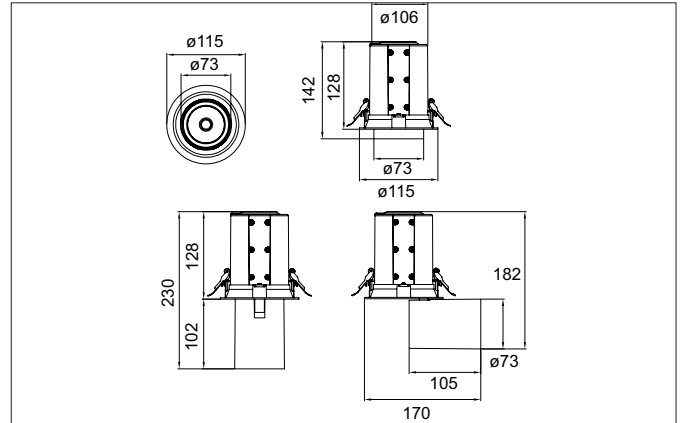

TRAXX MIDI LED recessed spotlight, DALI
 Article no. 88753184DA

Light.
 For Generations.

Tender
 LED recessed spotlight, DALI, Round. Ceiling cut-out Ø 107 mm, Installation depth 128 mm, with rotationssymmetrical, deep, wide distributed light intensity. optimal light distribution due to a glass transparent cover. Luminous flux 2.553 lm, Power 1 x 20 W, Light colour neutral white, Correlated color temprature (CCT) 4.000 K, Colour rendering index CRI > 90, Rated life time L80/B50 at 25 °C: 50.000 h, Housing material: Aluminium / Glass / Plastic, Colour: Black structure, Permissible ambient temperature (ta): -20 °C - +25 °C, Protection class (EN 61140): II, Degree of protection (DIN EN 60529): IP20, .With electronic driver, DALI dimmable.

Article data	
Article no.	88753184DA
GTIN	4251433988014
Series name	TRAXX MIDI
Short description	LED recessed spotlight, DALI
Material	Aluminium / Glass / Plastic
Colour	Black
Type of surface	Structure
Shape	Round
Built-in diameter	107 mm
Installation depth	128 mm
Weight	N.N.

TRAXX MIDI LED recessed spotlight, DALI

Article no. 88753184DA

Light.
For Generations.

Lighting technology	
Colour temperature	4.000 K
Light colour	White
Light output	Direct
Luminous flux	2,553 lm
System efficiency	128 lm/W
Colour rendering	CRI > 90
Reflector	High-gloss
Beam angle	30°
Light sharing	Symmetric

Packing data	
Gross weight	N.N.
Length of packaging	175 mm
Packaging width	175 mm
Packaging height	150 mm
Disposal at end of life	This product must not be disposed of with household waste. You are obliged, to dispose of such electrical waste separately. By disposing of electrical waste and other old or defective electronics separately, you support recycling or other forms of re-use. In that way you help to take care and to avoid that harmful substances get into the environment.