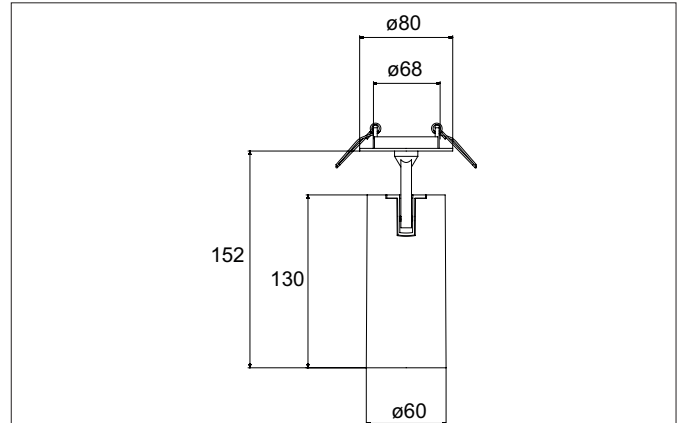

TRAXX MIDI LED semi-recessed spotlight, on/off switchable
 Article no. 88795184

Light.
 For Generations.

Tender
 LED semi-recessed spotlight, on/off switchable, Round. Ceiling cut-out Ø 68 mm, Installation depth 50 mm, Weight 0,400 kg, with rotati-onssymmetrical, deep, wide distributed light intensity. optimal light distribution due to a glass transparent cover. Luminous flux 2.555 lm, Power 1 x 21 W, Light colour neutral white, Correlated color temprature (CCT) 4.000 K, Colour rendering index CRI > 90, Rated life time L80/B50 at 25 °C: 50.000 h, Housing material: Aluminium, Colour: Black structure, Permissible ambient temperature (ta): -20 °C - +25 °C, Protection class (EN 61140): II, Degree of protection (DIN EN 60529): IP20, .With electronic driver, on/off switchable.

Article data	
Article no.	88795184
GTIN	4251433975502
Series name	TRAXX MIDI
Short description	LED semi-recessed spotlight, on/off switchable
Material	Aluminium
Colour	Black
Type of surface	Structure
Shape	Round
Built-in diameter	68 mm
Installation depth	50 mm
Weight	0.400 kg

TRAXX MIDI LED semi-recessed spotlight, on/off switchable

Article no. 88795184

Light.
For Generations.

Lighting technology	
Colour temperature	4.000 K
Light colour	White
Light output	Direct
Luminous flux	2,555 lm
System efficiency	122 lm/W
Colour rendering	CRI > 90
Reflector	High-gloss
Beam angle	50°
Light sharing	Symmetric

Packing data	
Gross weight	0.46 kg
Length of packaging	60 mm
Packaging width	60 mm
Packaging height	191 mm
Disposal at end of life	This product must not be disposed of with household waste. You are obliged, to dispose of such electrical waste separately. By disposing of electrical waste and other old or defective electronics separately, you support recycling or other forms of re-use. In that way you help to take care and to avoid that harmful substances get into the environment.