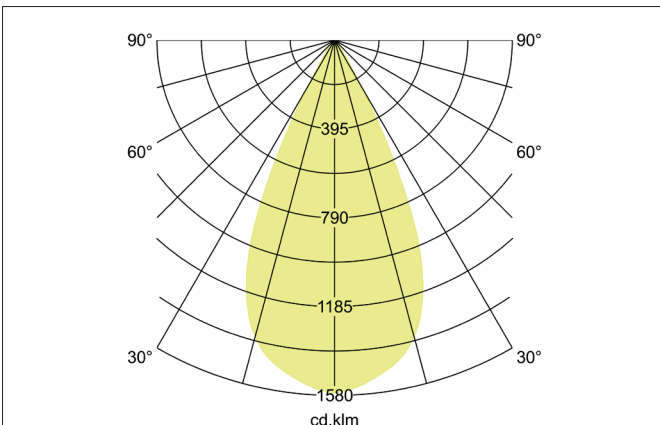

TRAXX MIDI LED semi-recessed spotlight, on/off switchable
 Article no. 88795184

Light.
 For Generations.

Tender
 LED semi-recessed spotlight, on/off switchable, Round. Ceiling cut-out Ø 68 mm, Installation depth 50 mm, Weight 0,400 kg, with rotati-onssymmetrical, deep, wide distributed light intensity. optimal light distribution due to a glass transparent cover. Luminous flux 2.555 lm, Power 1 x 21 W, Light colour neutral white, Correlated color temprature (CCT) 4.000 K, Colour rendering index CRI > 90, Rated life time L80/B50 at 25 °C: 50.000 h, Housing material: Aluminium, Colour: Black structure, Permissible ambient temperature (ta): -20 °C - +25 °C, Protection class (EN 61140): II, Degree of protection (DIN EN 60529): IP20, .With electronic driver, on/off switchable.

Article data	
Article no.	88795184
GTIN	4251433975502
Series name	TRAXX MIDI
Short description	LED semi-recessed spotlight, on/off switchable
Material	Aluminium
Colour	Black
Type of surface	Structure
Shape	Round
Built-in diameter	68 mm
Installation depth	50 mm
Weight	0.400 kg