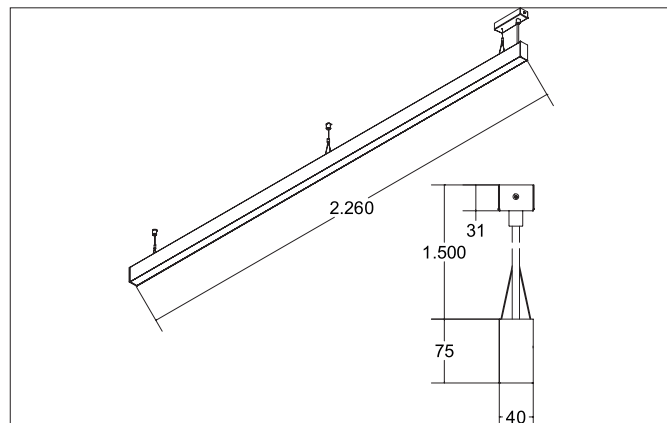

BIRO40 LED pendant profile luminaire direct

Article no. 77244084

Light.
For Generations.**Tender**

LED pendant profile luminaire direct, Rectangular. Luminaire length 2264.0 mm, Luminaire width 40.0 mm, Height 75.0 mm, for pendulum mounting. Pendulum length max. 1500.0 mm Weight 3.79 kg, with rotationssymmetrical, deep, wide distributed light intensity. optimal light distribution due to a plastic, satinised cover. Luminous flux 5.470 lm, UGR < 25, Power 62,7 W, Light colour neutral white, Correlated color temperature (CCT) 4.000 K, Colour rendering index CRI > 90, Rated life time L70/B50 at 25 °C: 60.000 h, Rated life time L80/B50 at 25 °C: 60.000 h, Housing material: Aluminium / Acrylic, Colour: Black, Permissible ambient temperature (ta): -20 °C - +25 °C, Protection class (EN 61140): I, Degree of protection (DIN EN 60529): IP20, .With electronic driver, DALI dimmable.

Article data	
Article no.	77244084
GTIN	4251433935049
Series name	BIRO40
Short description	LED pendant profile luminaire direct
Material	Aluminium / Acrylic
Colour	Black
Shape	Rectangular
Length	2,264 mm
Width	40 mm
Height	75 mm
Weight	3.790 kg

Mounting technology	
Mounting method	Suspended
Place of installation	Ceiling-mounted
Adjustability	Not adjustable
stamp	UKCA
Pendulum length max.	1,500 mm
Material cover	Plastic, satinised

Packing data	
Gross weight	4.58 kg
Length of packaging	2,300 mm
Packaging width	160 mm
Packaging height	135 mm
Disposal at end of life	This product must not be disposed of with household waste. You are obliged, to dispose of such electrical waste separately. By disposing of electrical waste and other old or defective electronics separately, you support recycling or other forms of re-use. In that way you help to take care and to avoid that harmful substances get into the environment.