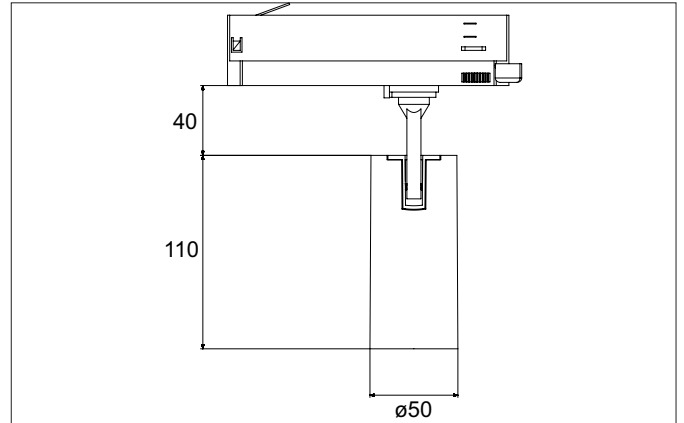

**TRAXX MINI LED track spotlight, on/off switchable**  
 Article no. 88704184

Light.  
 For Generations.

**Tender**  
 LED track spotlight, on/off switchable, Round. Luminaire diameter 50.0 mm, Weight 0.378 kg, with rotationssymmetrical, deep, wide distributed light intensity. Luminous flux 1.745 lm, Power 1 x 14,5 W, Light colour neutral white, Correlated color temperature (CCT) 4.000 K, Colour rendering index CRI > 90, Rated life time L80/B50 at 25 °C: 50.000 h, Housing material: Aluminium / Glass / Plastic, Colour: Black structure, Permissible ambient temperature (ta): -20 °C - +25 °C, Protection class (EN 61140): II, Degree of protection (DIN EN 60529): IP20, .With electronic driver, on/off switchable.

Article data	
Article no.	88704184
GTIN	4251433978695
Series name	TRAXX MINI
Short description	LED track spotlight, on/off switchable
Material	Aluminium / Glass / Plastic
Colour	Black
Type of surface	Structure
Shape	Round
Outer diameter	50 mm
Weight	0.378 kg

**TRAXX MINI LED track spotlight, on/off switchable**

Article no. 88704184

Light.  
For Generations.

Lighting technology	
Colour temperature	4.000 K
Light colour	White
Luminous flux	1,745 lm
System efficiency	120 lm/W
Colour rendering	CRI > 90
Reflector	High-gloss
Beam angle	40°
Light sharing	Symmetric
Adjustable color temperature	No

Packing data	
Gross weight	0.455 kg
Length of packaging	170 mm
Packaging width	170 mm
Packaging height	110 mm
Disposal at end of life	This product must not be disposed of with household waste. You are obliged, to dispose of such electrical waste separately. By disposing of electrical waste and other old or defective electronics separately, you support recycling or other forms of re-use. In that way you help to take care and to avoid that harmful substances get into the environment.