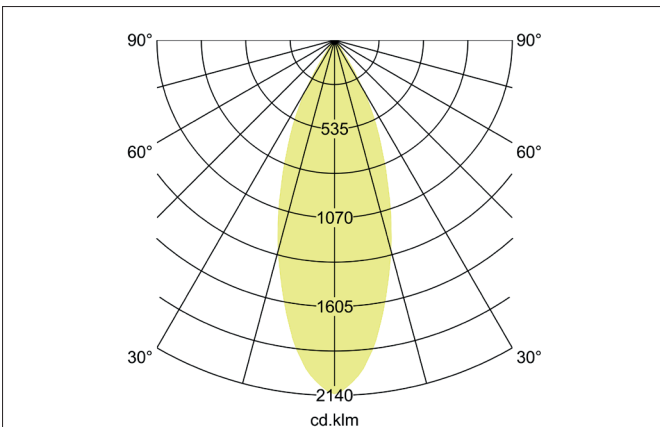

**TRAXX MINI LED track spotlight, on/off switchable**  
 Article no. 88704184

Light.  
 For Generations.

**Tender**  
 LED track spotlight, on/off switchable, Round. Luminaire diameter 50.0 mm, Weight 0.378 kg, with rotationssymmetrical, deep, wide distributed light intensity. Luminous flux 1.745 lm, Power 1 x 14,5 W, Light colour neutral white, Correlated color temperature (CCT) 4.000 K, Colour rendering index CRI > 90, Rated life time L80/B50 at 25 °C: 50.000 h, Housing material: Aluminium / Glass / Plastic, Colour: Black structure, Permissible ambient temperature (ta): -20 °C - +25 °C, Protection class (EN 61140): II, Degree of protection (DIN EN 60529): IP20, .With electronic driver, on/off switchable.

Article data	
Article no.	88704184
GTIN	4251433978695
Series name	TRAXX MINI
Short description	LED track spotlight, on/off switchable
Material	Aluminium / Glass / Plastic
Colour	Black
Type of surface	Structure
Shape	Round
Outer diameter	50 mm
Weight	0.378 kg

**TRAXX MINI LED track spotlight, on/off switchable**

Article no. 88704184

Light.  
For Generations.

Lighting technology	
Colour temperature	4.000 K
Light colour	White
Luminous flux	1,745 lm
System efficiency	120 lm/W
Colour rendering	CRI > 90
Reflector	High-gloss
Beam angle	40°
Light sharing	Symmetric
Adjustable color temperature	No