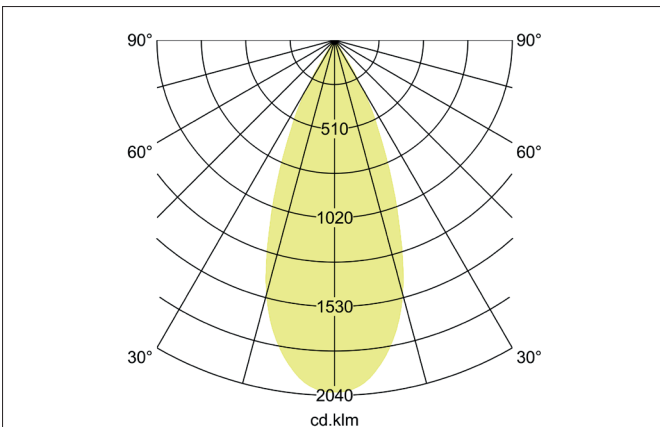

ARTEMIS MICRO LED recessed spotlight, on/off switchable
 Article no. 88244184

Light.
 For Generations.

Tender
 LED recessed spotlight, on/off switchable, Round. Ceiling cut-out Ø 90 mm, Installation depth 90 mm, Outer diameter 100 mm, Weight 0,400 kg, with rotationssymmetrical, deep, wide distributed light intensity. optimal light distribution due to a glass transparent cover. Luminous flux 1.802 lm, Power 1 x 15 W, Light colour neutral white, Correlated color temperature (CCT) 4.000 K, Colour rendering index CRI > 90, Housing material: Aluminium, Colour: Black structure, Permissible ambient temperature (ta): -20 °C - +25 °C, Protection class (EN 61140): II, Degree of protection (DIN EN 60529): IP20, .With electronic driver, on/off switchable.

Article data	
Article no.	88244184
GTIN	4251433975595
Series name	ARTEMIS MICRO
Short description	LED recessed spotlight, on/off switchable
Material	Aluminium
Colour	Black
Type of surface	Structure
Shape	Round
Outer diameter	100 mm
Built-in diameter	90 mm
Installation depth	90 mm
Weight	0.400 kg

ARTEMIS MICRO LED recessed spotlight, on/off switchable

Article no. 88244184

Light.
For Generations.

Lighting technology	
Colour temperature	4.000 K
Light colour	White
Light output	Direct
Luminous flux	1,802 lm
System efficiency	120 lm/W
Colour rendering	CRI > 90
Reflector	High-gloss
Beam angle	40°
Light sharing	Symmetric
Adjustable color temperature	No