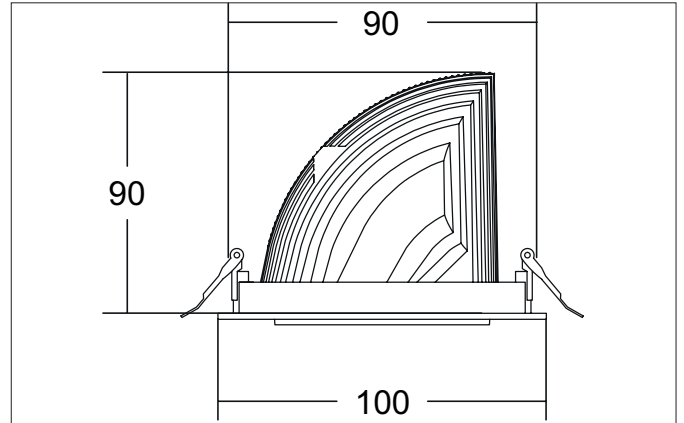

ARTEMIS MICRO LED recessed spotlight, on/off switchable
 Article no. 88244184

Light.
 For Generations.

Tender
 LED recessed spotlight, on/off switchable, Round. Ceiling cut-out Ø 90 mm, Installation depth 90 mm, Outer diameter 100 mm, Weight 0,400 kg, with rotationssymmetrical, deep, wide distributed light intensity. optimal light distribution due to a glass transparent cover. Luminous flux 1.802 lm, Power 1 x 15 W, Light colour neutral white, Correlated color temperature (CCT) 4.000 K, Colour rendering index CRI > 90, Housing material: Aluminium, Colour: Black structure, Permissible ambient temperature (ta): -20 °C - +25 °C, Protection class (EN 61140): II, Degree of protection (DIN EN 60529): IP20, .With electronic driver, on/off switchable.

Article data	
Article no.	88244184
GTIN	4251433975595
Series name	ARTEMIS MICRO
Short description	LED recessed spotlight, on/off switchable
Material	Aluminium
Colour	Black
Type of surface	Structure
Shape	Round
Outer diameter	100 mm
Built-in diameter	90 mm
Installation depth	90 mm
Weight	0.400 kg

Mounting technology	
Mounting method	Recessed mounting
Place of installation	Ceiling-mounted
Adjustability	Rotatable and adjustable head
Swivel angle	90°
Rotation angle	350°
Head adjustable angle	90°
Further references	No cover with thermal insulation material
Material cover	Glass transparent
Suitable for through-wiring	No