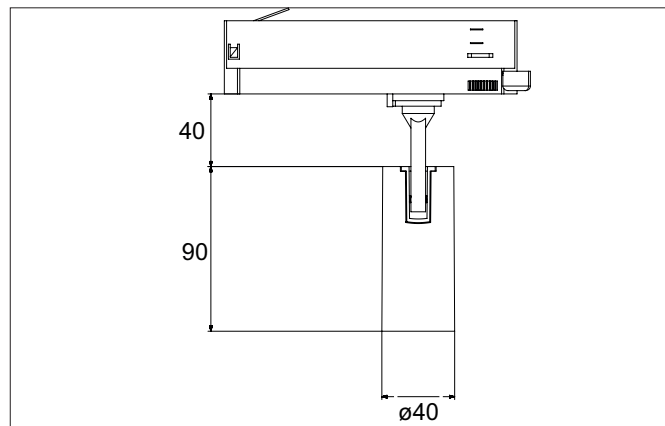

TRAXX MICRO LED track spotlight, on/off switchable

Article no. 88696184

Light.
For Generations.**Tender**

LED track spotlight, on/off switchable, Round. Luminaire diameter 40.0 mm, Weight 0.272 kg, with rotationssymmetrical, deep, wide distributed light intensity. Luminous flux 1.321 lm, Power 1 x 11 W, Light colour neutral white, Correlated color temperature (CCT) 4.000 K, Colour rendering index CRI > 90, Rated life time L80/B10 at 25 °C: 50.000 h, Rated life time L80/B50 at 25 °C: 50.000 h, Housing material: Aluminium / Glass / Plastic, Colour: Black structure, Permissible ambient temperature (ta): -20 °C - +25 °C, Protection class (EN 61140): II, Degree of protection (DIN EN 60529): IP20, .With electronic driver, on/off switchable.

Article data	
Article no.	88696184
GTIN	4251433978640
Series name	TRAXX MICRO
Short description	LED track spotlight, on/off switchable
Material	Aluminium / Glass / Plastic
Colour	Black
Type of surface	Structure
Shape	Round
Outer diameter	40 mm
Weight	0.272 kg

TRAXX MICRO LED track spotlight, on/off switchable

Article no. 88696184

Light.
For Generations.

Lighting technology	
Colour temperature	4.000 K
Light colour	White
Luminous flux	1,321 lm
System efficiency	120 lm/W
Colour rendering	CRI > 90
Reflector	High-gloss
Beam angle	60°
Light sharing	Symmetric
Adjustable color temperature	No

Packing data	
Gross weight	0.329 kg
Length of packaging	225 mm
Packaging width	105 mm
Packaging height	105 mm
Disposal at end of life	This product must not be disposed of with household waste. You are obliged, to dispose of such electrical waste separately. By disposing of electrical waste and other old or defective electronics separately, you support recycling or other forms of re-use. In that way you help to take care and to avoid that harmful substances get into the environment.