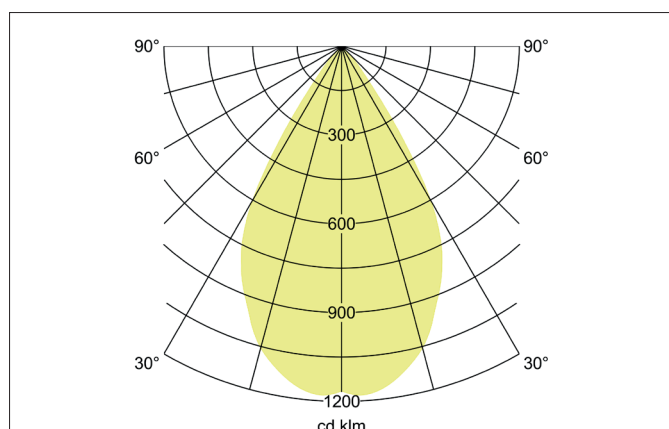

TRAXX MICRO LED track spotlight, on/off switchable

Article no. 88696184

Light.
For Generations.**Tender**

LED track spotlight, on/off switchable, Round. Luminaire diameter 40.0 mm, Weight 0.272 kg, with rotationssymmetrical, deep, wide distributed light intensity. Luminous flux 1.321 lm, Power 1 x 11 W, Light colour neutral white, Correlated color temperature (CCT) 4.000 K, Colour rendering index CRI > 90, Rated life time L80/B10 at 25 °C: 50.000 h, Rated life time L80/B50 at 25 °C: 50.000 h, Housing material: Aluminium / Glass / Plastic, Colour: Black structure, Permissible ambient temperature (ta): -20 °C - +25 °C, Protection class (EN 61140): II, Degree of protection (DIN EN 60529): IP20, .With electronic driver, on/off switchable.

Article data	
Article no.	88696184
GTIN	4251433978640
Series name	TRAXX MICRO
Short description	LED track spotlight, on/off switchable
Material	Aluminium / Glass / Plastic
Colour	Black
Type of surface	Structure
Shape	Round
Outer diameter	40 mm
Weight	0.272 kg

TRAXX MICRO LED track spotlight, on/off switchable

Article no. 88696184

Light.
For Generations.

Lighting technology	
Colour temperature	4.000 K
Light colour	White
Luminous flux	1,321 lm
System efficiency	120 lm/W
Colour rendering	CRI > 90
Reflector	High-gloss
Beam angle	60°
Light sharing	Symmetric
Adjustable color temperature	No