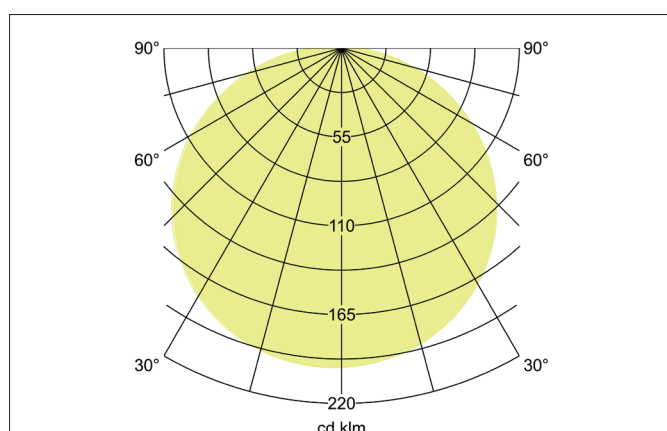

SOFT TUBE Surface mounted luminaire, 580 mm

Article no. 58256782

Light.
For Generations.**Tender**

Surface mounted luminaire, 580 mm, shade brown grey, Round. Surface mounting, Ceiling-mounted. Cylindrical fabric luminaire for ceiling mounting. Polycarbonate foil diffuser, shade material: chintz. For more available shade variants and special solutions you can download a PDF file for each product online from our website. Luminous flux measured with 5 x 10 W LED retrofit lamp (not included). Lamp holder: E27, Mounting method: Surface mounting, Place of installation: Ceiling-mounted, Degree of protection: according to DIN EN 60529 IP20, Protection class: (EN 61140) I, Voltage: 230V AC 50Hz, Power: 60 W, Amount of light sources / fittings: 5 Qty, Luminous flux : 3.040 lm, Control: Other.

Article data	
Article no.	58256782
GTIN	4251433929505
Series name	SOFT TUBE
Short description	Surface mounted luminaire, 580 mm
Material	Steel
Colour	White
Shape	Round
Outer diameter	580 mm
Height	180 mm
Shade colour	Brown gray
Shade material	Chintz
Chintz colour code	66.8003.82
Weight	2.342 kg

SOFT TUBE Surface mounted luminaire, 580 mm

Article no. 58256782

Light.
For Generations.

Operating technology of the luminaire	
Voltage type	AC
AC nominal voltage max	230 V
Frequenz max.	50 Hz
Lamp holder	E27
Protection class	I
Degree of protection	IP20
Control	Other
Bulb change possible	Yes