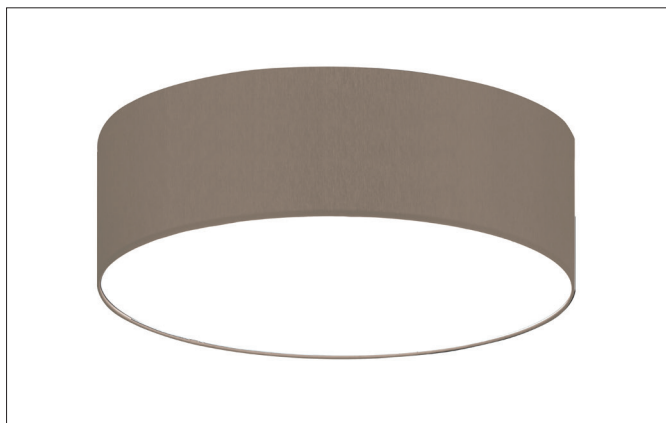

SOFT TUBE Surface mounted luminaire, 580 mm

Article no. 58256782

Light.
For Generations.**Tender**

Surface mounted luminaire, 580 mm, shade brown grey, Round. Surface mounting, Ceiling-mounted. Cylindrical fabric luminaire for ceiling mounting. Polycarbonate foil diffuser, shade material: chintz. For more available shade variants and special solutions you can download a PDF file for each product online from our website. Luminous flux measured with 5 x 10 W LED retrofit lamp (not included). Lamp holder: E27, Mounting method: Surface mounting, Place of installation: Ceiling-mounted, Degree of protection: according to DIN EN 60529 IP20, Protection class: (EN 61140) I, Voltage: 230V AC 50Hz, Power: 60 W, Amount of light sources / fittings: 5 Qty, Luminous flux : 3.040 lm, Control: Other.

Article data	
Article no.	58256782
GTIN	4251433929505
Series name	SOFT TUBE
Short description	Surface mounted luminaire, 580 mm
Material	Steel
Colour	White
Shape	Round
Outer diameter	580 mm
Height	180 mm
Shade colour	Brown gray
Shade material	Chintz
Chintz colour code	66.8003.82
Weight	2.342 kg

SOFT TUBE Surface mounted luminaire, 580 mm

Article no. 58256782

Light.
For Generations.

Operating technology of the luminaire	
Voltage type	AC
AC nominal voltage max	230 V
Frequenz max.	50 Hz
Lamp holder	E27
Protection class	I
Degree of protection	IP20
Control	Other
Bulb change possible	Yes