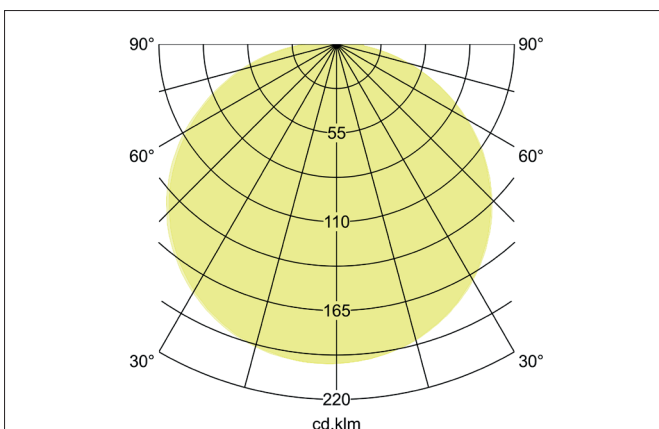

**SOFT TUBE MAXI Surface mounted luminaire, 580 mm**

Article no. 58256783

Light.  
For Generations.**Tender**

Surface mounted luminaire, 580 mm, shade dark brown grey, Round. Surface mounting, Ceiling-mounted. Cylindrical fabric luminaire for ceiling mounting. Polycarbonate foil diffuser, shade material: chintz. For more available shade variants and special solutions you can download a PDF file for each product online from our website. Luminous flux measured with 5 x 10 W LED retrofit lamp (not included). Lamp holder: E27, Mounting method: Surface mounting, Place of installation: Ceiling-mounted, Degree of protection: according to DIN EN 60529 IP20, Protection class: (EN 61140) I, Voltage: 230V AC 50Hz, Power: 60 W, Amount of light sources / fittings: 5 Qty, without control gear, Control: Other.

Article data	
Article no.	58256783
GTIN	4251433925392
Series name	SOFT TUBE MAXI
Short description	Surface mounted luminaire, 580 mm
Material	Steel
Colour	White
Shape	Round
Outer diameter	580 mm
Height	180 mm
Shade colour	Dark brown gray
Shade material	Chintz
Chintz colour code	66.8003.83
Weight	2.342 kg
Conformance	CE, UKCA

**SOFT TUBE MAXI Surface mounted luminaire, 580 mm**

Article no. 58256783

Light.  
For Generations.

Operating technology of the luminaire	
Voltage type	AC
AC nominal voltage max	230 V
Frequency max	50 Hz
Lamp	For LED-retrofill lamp
Lamp holder	E27
Protection class	I
Degree of protection	IP20
Control	Other
Bulb change possible	Yes