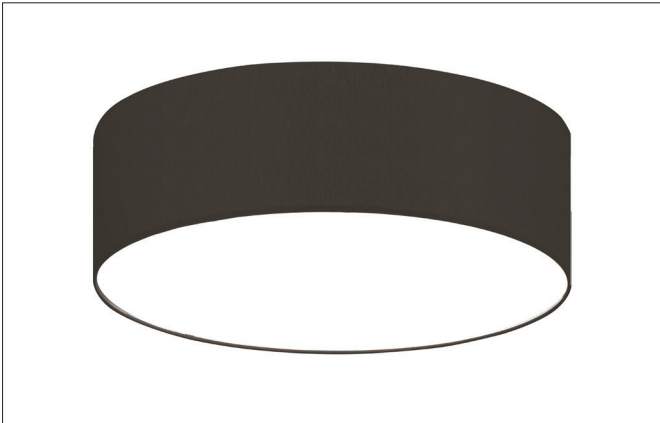

SOFT TUBE Surface mounted luminaire, 580 mm
Article no. 58256783

Light.
For Generations.

Tender

Surface mounted luminaire, 580 mm, shade dark brown grey, Round. Surface mounting, Ceiling-mounted. Cylindrical fabric luminaire for ceiling mounting. Polycarbonate foil diffuser, shade material: chintz. For more available shade variants and special solutions you can download a PDF file for each product online from our website. Luminous flux measured with 5 x 10 W LED retrofit lamp (not included). Lamp holder: E27, Mounting method: Surface mounting, Place of installation: Ceiling-mounted, Degree of protection: according to DIN EN 60529 IP20, Protection class: (EN 61140) I, Voltage: 230V AC 50Hz, Power: 60 W, Amount of light sources / fittings: 5 Qty, Luminous flux : 3.040 lm, Control: Other.

Article data	
Article no.	58256783
GTIN	4251433925392
Series name	SOFT TUBE
Short description	Surface mounted luminaire, 580 mm
Material	Steel
Colour	White
Shape	Round
Outer diameter	580 mm
Hight	180 mm
Shade colour	Dark brown gray
Shade material	Chintz
Chintz colour code	66.8003.83
Weight	2.342 kg

SOFT TUBE Surface mounted luminaire, 580 mm

Article no. 58256783

Light.
For Generations.

Operating technology of the luminaire	
Voltage type	AC
AC nominal voltage max	230 V
Frequenz max.	50 Hz
Lamp holder	E27
Protection class	I
Degree of protection	IP20
Control	Other
Bulb change possible	Yes