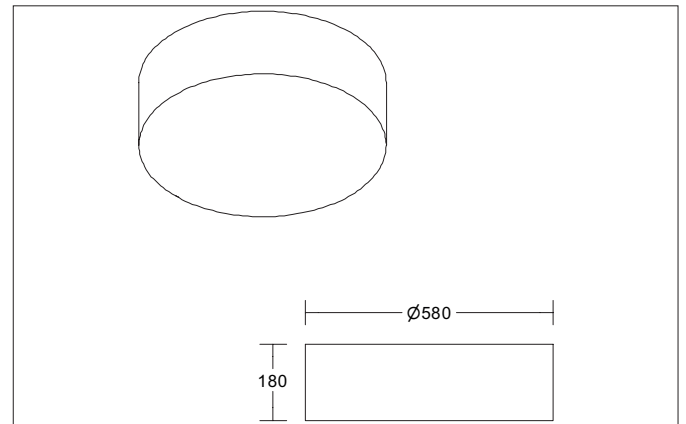

**SOFT TUBE MAXI Surface mounted luminaire, 580 mm**

Article no. 58256783

Light.  
For Generations.**Tender**

Surface mounted luminaire, 580 mm, shade dark brown grey, Round. Surface mounting, Ceiling-mounted. Cylindrical fabric luminaire for ceiling mounting. Polycarbonate foil diffuser, shade material: chintz. For more available shade variants and special solutions you can download a PDF file for each product online from our website. Luminous flux measured with 5 x 10 W LED retrofit lamp (not included). Lamp holder: E27, Mounting method: Surface mounting, Place of installation: Ceiling-mounted, Degree of protection: according to DIN EN 60529 IP20, Protection class: (EN 61140) I, Voltage: 230V AC 50Hz, Power: 60 W, Amount of light sources / fittings: 5 Qty, without control gear, Control: Other.

Article data	
Article no.	58256783
GTIN	4251433925392
Series name	SOFT TUBE MAXI
Short description	Surface mounted luminaire, 580 mm
Material	Steel
Colour	White
Shape	Round
Outer diameter	580 mm
Height	180 mm
Shade colour	Dark brown gray
Shade material	Chintz
Chintz colour code	66.8003.83
Weight	2.342 kg
Conformance	CE, UKCA

**SOFT TUBE MAXI Surface mounted luminaire, 580 mm**

Article no. 58256783

Light.  
For Generations.

Operating technology of the luminaire	
Voltage type	AC
AC nominal voltage max	230 V
Frequency max	50 Hz
Lamp	For LED-retrofill lamp
Lamp holder	E27
Protection class	I
Degree of protection	IP20
Control	Other
Bulb change possible	Yes