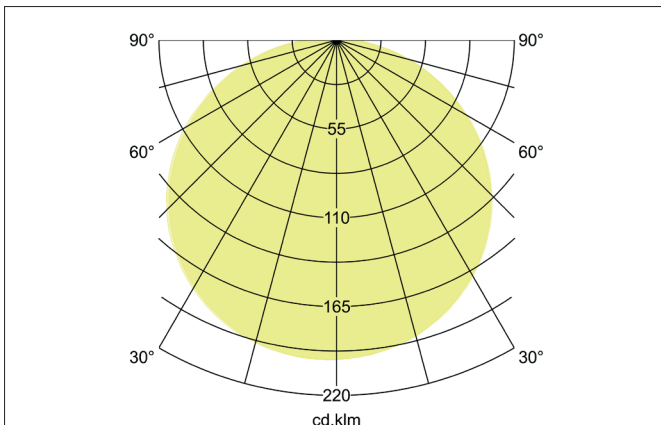

SOFT TUBE Surface mounted luminaire, 580 mm
Article no. 58256783

Light.
For Generations.

Tender

Surface mounted luminaire, 580 mm, shade dark brown grey, Round. Surface mounting, Ceiling-mounted. Cylindrical fabric luminaire for ceiling mounting. Polycarbonate foil diffuser, shade material: chintz. For more available shade variants and special solutions you can download a PDF file for each product online from our website. Luminous flux measured with 5 x 10 W LED retrofit lamp (not included). Lamp holder: E27, Mounting method: Surface mounting, Place of installation: Ceiling-mounted, Degree of protection: according to DIN EN 60529 IP20, Protection class: (EN 61140) I, Voltage: 230V AC 50Hz, Power: 60 W, Amount of light sources / fittings: 5 Qty, Luminous flux : 3.040 lm, Control: Other.

Article data	
Article no.	58256783
GTIN	4251433925392
Series name	SOFT TUBE
Short description	Surface mounted luminaire, 580 mm
Material	Steel
Colour	White
Shape	Round
Outer diameter	580 mm
Hight	180 mm
Shade colour	Dark brown gray
Shade material	Chintz
Chintz colour code	66.8003.83
Weight	2.342 kg

SOFT TUBE Surface mounted luminaire, 580 mm

Article no. 58256783

Light.
For Generations.

Operating technology of the luminaire	
Voltage type	AC
AC nominal voltage max	230 V
Frequenz max.	50 Hz
Lamp holder	E27
Protection class	I
Degree of protection	IP20
Control	Other
Bulb change possible	Yes