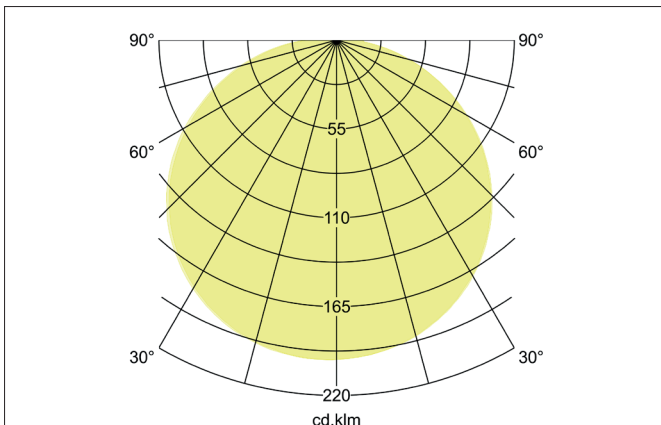

SOFT TUBE Surface mounted luminaire, 580 mm
Article no. 58256745

Light.
For Generations.

Tender

Surface mounted luminaire, 580 mm, shade olive green, Round. Surface mounting, Ceiling-mounted. Cylindrical fabric luminaire for ceiling mounting. Polycarbonate foil diffuser, shade material: chintz. For more available shade variants and special solutions you can download a PDF file for each product online from our website. Luminous flux measured with 5 x 10 W LED retrofit lamp (not included). Lamp holder: E27, Mounting method: Surface mounting, Place of installation: Ceiling-mounted, Degree of protection: according to DIN EN 60529 IP20, Protection class: (EN 61140) I, Voltage: 230V AC 50Hz, Power: 60 W, Amount of light sources / fittings: 5 Qty, Luminous flux : 3.040 lm, Control: Other.

Article data	
Article no.	58256745
GTIN	4251433945703
Series name	SOFT TUBE
Short description	Surface mounted luminaire, 580 mm
Material	Steel
Colour	White
Shape	Round
Outer diameter	580 mm
Hight	180 mm
Shade colour	Autumn green
Shade material	Chintz
Chintz colour code	66.8003.45
Weight	2.342 kg

SOFT TUBE Surface mounted luminaire, 580 mm

Article no. 58256745

Light.
For Generations.

Operating technology of the luminaire	
Voltage type	AC
AC nominal voltage max	230 V
Frequenz max.	50 Hz
Lamp holder	E27
Protection class	I
Degree of protection	IP20
Control	Other
Bulb change possible	Yes