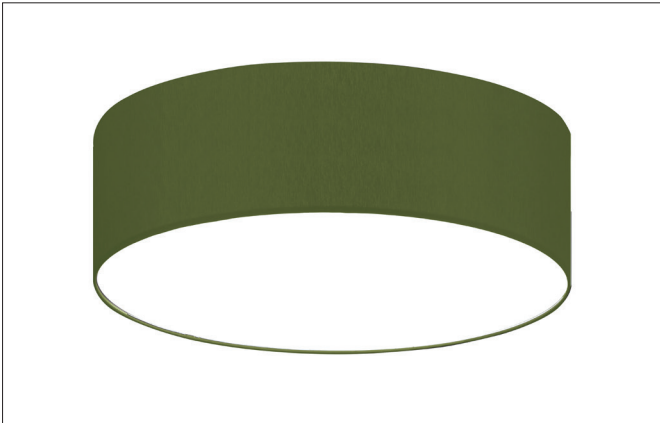

SOFT TUBE Surface mounted luminaire, 580 mm
Article no. 58256745

Light.
For Generations.

Tender

Surface mounted luminaire, 580 mm, shade olive green, Round. Surface mounting, Ceiling-mounted. Cylindrical fabric luminaire for ceiling mounting. Polycarbonate foil diffuser, shade material: chintz. For more available shade variants and special solutions you can download a PDF file for each product online from our website. Luminous flux measured with 5 x 10 W LED retrofit lamp (not included). Lamp holder: E27, Mounting method: Surface mounting, Place of installation: Ceiling-mounted, Degree of protection: according to DIN EN 60529 IP20, Protection class: (EN 61140) I, Voltage: 230V AC 50Hz, Power: 60 W, Amount of light sources / fittings: 5 Qty, Luminous flux : 3.040 lm, Control: Other.

Article data	
Article no.	58256745
GTIN	4251433945703
Series name	SOFT TUBE
Short description	Surface mounted luminaire, 580 mm
Material	Steel
Colour	White
Shape	Round
Outer diameter	580 mm
Hight	180 mm
Shade colour	Autumn green
Shade material	Chintz
Chintz colour code	66.8003.45
Weight	2.342 kg

SOFT TUBE Surface mounted luminaire, 580 mm

Article no. 58256745

Light.
For Generations.

Operating technology of the luminaire	
Voltage type	AC
AC nominal voltage max	230 V
Frequenz max.	50 Hz
Lamp holder	E27
Protection class	I
Degree of protection	IP20
Control	Other
Bulb change possible	Yes