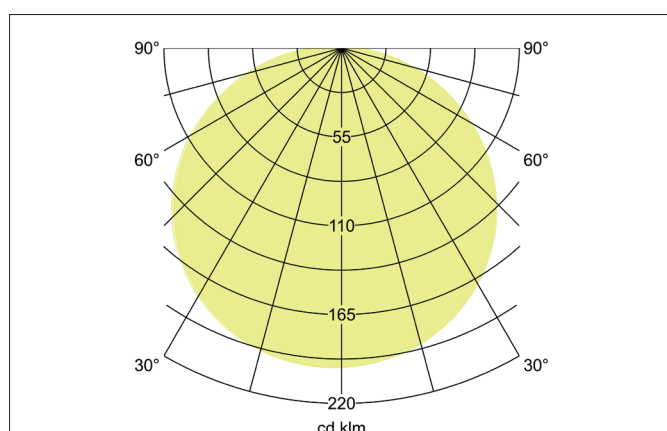

SOFT TUBE Surface mounted luminaire, 580 mm

Article no. 58256756

Light.
For Generations.**Tender**

Surface mounted luminaire, 580 mm, shade iced coffee, Round. Surface mounting, Ceiling-mounted. Cylindrical fabric luminaire for ceiling mounting. Polycarbonate foil diffuser, shade material: chintz. For more available shade variants and special solutions you can download a PDF file for each product online from our website. Luminous flux measured with 5 x 10 W LED retrofit lamp (not included). Lamp holder: E27, Mounting method: Surface mounting, Place of installation: Ceiling-mounted, Degree of protection: according to DIN EN 60529 IP20, Protection class: (EN 61140) I, Voltage: 230V AC 50Hz, Power: 60 W, Amount of light sources / fittings: 5 Qty, Luminous flux : 3.040 lm, Control: Other.

Article data	
Article no.	58256756
GTIN	4251433945635
Series name	SOFT TUBE
Short description	Surface mounted luminaire, 580 mm
Material	Steel
Colour	White
Shape	Round
Outer diameter	580 mm
Hight	180 mm
Shade colour	Iced coffee
Shade material	Chintz
Chintz colour code	66.8003.56
Weight	2.342 kg

SOFT TUBE Surface mounted luminaire, 580 mm

Article no. 58256756

Light.
For Generations.

Operating technology of the luminaire	
Voltage type	AC
AC nominal voltage max	230 V
Frequenz max.	50 Hz
Lamp holder	E27
Protection class	I
Degree of protection	IP20
Control	Other
Bulb change possible	Yes