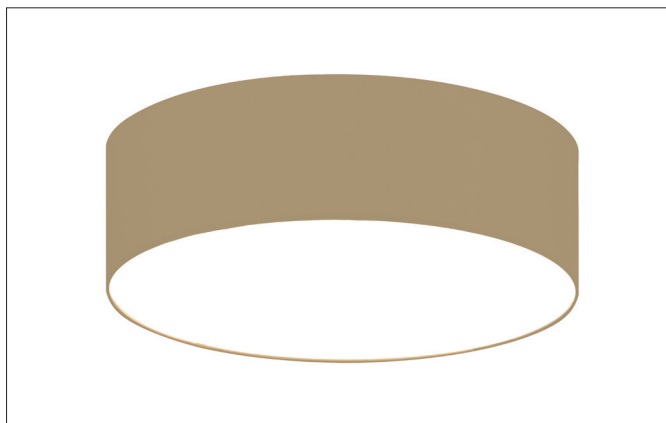

SOFT TUBE Surface mounted luminaire, 580 mm

Article no. 58256756

Light.
For Generations.**Tender**

Surface mounted luminaire, 580 mm, shade iced coffee, Round. Surface mounting, Ceiling-mounted. Cylindrical fabric luminaire for ceiling mounting. Polycarbonate foil diffuser, shade material: chintz. For more available shade variants and special solutions you can download a PDF file for each product online from our website. Luminous flux measured with 5 x 10 W LED retrofit lamp (not included). Lamp holder: E27, Mounting method: Surface mounting, Place of installation: Ceiling-mounted, Degree of protection: according to DIN EN 60529 IP20, Protection class: (EN 61140) I, Voltage: 230V AC 50Hz, Power: 60 W, Amount of light sources / fittings: 5 Qty, Luminous flux : 3.040 lm, Control: Other.

Article data	
Article no.	58256756
GTIN	4251433945635
Series name	SOFT TUBE
Short description	Surface mounted luminaire, 580 mm
Material	Steel
Colour	White
Shape	Round
Outer diameter	580 mm
Hight	180 mm
Shade colour	Iced coffee
Shade material	Chintz
Chintz colour code	66.8003.56
Weight	2.342 kg

SOFT TUBE Surface mounted luminaire, 580 mm

Article no. 58256756

Light.
For Generations.

Operating technology of the luminaire	
Voltage type	AC
AC nominal voltage max	230 V
Frequenz max.	50 Hz
Lamp holder	E27
Protection class	I
Degree of protection	IP20
Control	Other
Bulb change possible	Yes