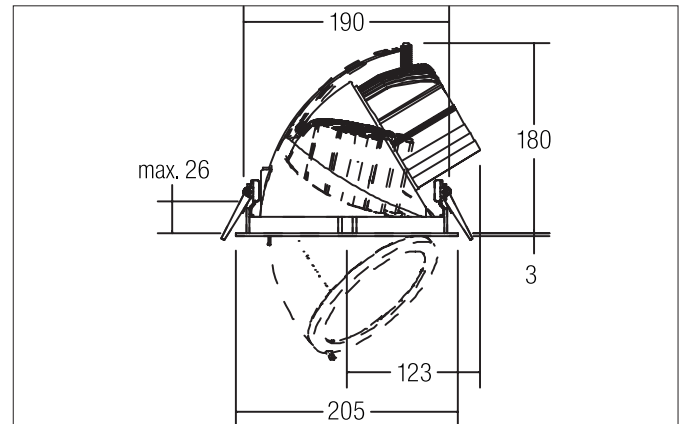

CORE LED recessed spotlight

Article no. 88677173

Light.
For Generations.**Tender**

LED recessed spotlight, Round. Ceiling cut-out Ø 190 mm, Installation depth 180 mm, Outer diameter 205 mm, Weight 1,696 kg, with rotationssymmetrical, deep, wide distributed light intensity. Cover glass transparent. Luminous flux 4.441 lm, Power 1 x 48,9 W, Light colour warm white, Correlated color temperature (CCT) 3.000 K, Colour rendering index CRI > 80, Housing material: Aluminium / Glass, Colour: White, Permissible ambient temperature (ta): -20 °C - +25 °C, Protection class (EN 61140): II, Degree of protection (DIN EN 60529): IP20. With electronic driver, on/off switchable.

Article data	
Article no.	88677173
GTIN	4251433900191
Series name	CORE
Short description	LED recessed spotlight
Material	Aluminium / Glass
Colour	White
Type of surface	Matt
Shape	Round
Outer diameter	205 mm
Built-in diameter	190 mm
Installation depth	180 mm
Weight	1.696 kg
Conformance	CE, UKCA

CORE LED recessed spotlight

Article no. 88677173

Light.
For Generations.

Lighting technology	
Colour temperature	3.000 K
Light colour	White
Light output	Direct
Luminous flux	4,441 lm
System efficiency	91 lm/W
Colour rendering	CRI > 80
Reflector	High-gloss
Beam angle	38°
Light sharing	Symmetric
Adjustable color temperature	No

Packing data	
Gross weight	1.993 kg
Length of packaging	240 mm
Packaging width	195 mm
Packaging height	240 mm
Disposal at end of life	This product must not be disposed of with household waste. You are obliged, to dispose of such electrical waste separately. By disposing of electrical waste and other old or defective electronics separately, you support recycling or other forms of re-use. In that way you help to take care and to avoid that harmful substances get into the environment.