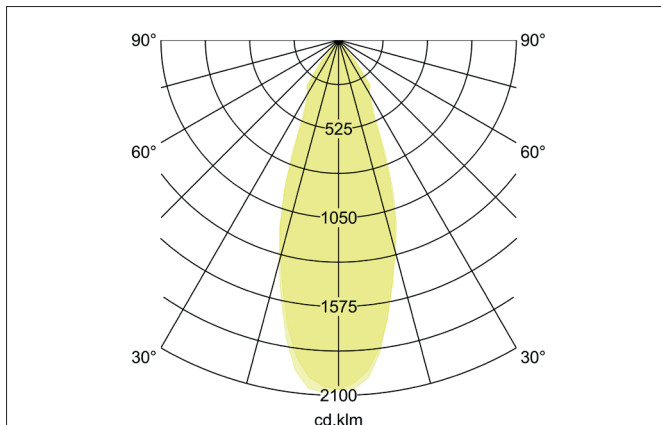

CORE LED recessed spotlight

Article no. 88677173

Light.
For Generations.**Tender**

LED recessed spotlight, Round. Ceiling cut-out Ø 190 mm, Installation depth 180 mm, Outer diameter 205 mm, Weight 1,696 kg, with rotationssymmetrical, deep, wide distributed light intensity. Cover glass transparent. Luminous flux 4.441 lm, Power 1 x 48,9 W, Light colour warm white, Correlated color temperature (CCT) 3.000 K, Colour rendering index CRI > 80, Housing material: Aluminium / Glass, Colour: White, Permissible ambient temperature (ta): -20 °C - +25 °C, Protection class (EN 61140): II, Degree of protection (DIN EN 60529): IP20. With electronic driver, on/off switchable.

Article data	
Article no.	88677173
GTIN	4251433900191
Series name	CORE
Short description	LED recessed spotlight
Material	Aluminium / Glass
Colour	White
Type of surface	Matt
Shape	Round
Outer diameter	205 mm
Built-in diameter	190 mm
Installation depth	180 mm
Weight	1.696 kg
Conformance	CE, UKCA

CORE LED recessed spotlight

Article no. 88677173

Light.
For Generations.

Lighting technology	
Colour temperature	3.000 K
Light colour	White
Light output	Direct
Luminous flux	4,441 lm
System efficiency	91 lm/W
Colour rendering	CRI > 80
Reflector	High-gloss
Beam angle	38°
Light sharing	Symmetric
Adjustable color temperature	No