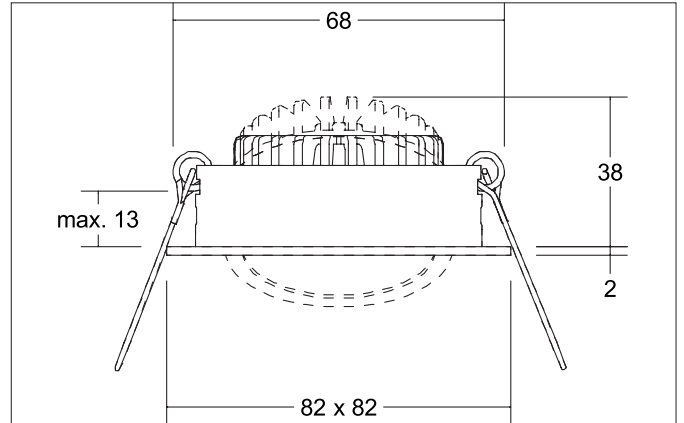

**BB05 LED recessed spot set, on/off switchable**  
 Article no. 38365023

Light.  
 For Generations.

**Tender**  
 LED recessed spot set, on/off switchable, Square. Toolless ceiling installation by installation springs. Ceiling cut-out Ø 68 mm, Installation depth 38 mm, Length 82 mm, Width 82 mm, Weight 0,138 kg. Reflector silver with rotationssymmetrical, deep, wide distributed light intensity. optimal light distribution due to a polycarbonat clear cover. Luminous flux 630 lm, Power 1 x 6 W, Light colour warm white, Correlated color temprature (CCT) 3.000 K, Colour rendering index CRI > 80, Rated life time L80/B20 at 25 °C: 50.000 h, Housing material: Aluminium / Polycarbonate, Colour: Chrome, Permissible ambient temperature (ta): -20 °C - +25 °C, Protection class (EN 61140): II, Degree of protection (DIN EN 60529): IP20, .With electronic driver, on/off switchable.

Article data	
Article no.	38365023
GTIN	4251433916741
Series name	BB05
Short description	LED recessed spot set, on/off switchable
Material	Aluminium / Polycarbonate
Colour	Chrome
Type of surface	Glossy
Shape	Square
Built-in diameter	68 mm
Installation depth	38 mm
Length	82 mm
Width	82 mm
Hight	2 mm
Weight	0.138 kg
Conformance	CE, UKCA

**BB05 LED recessed spot set, on/off switchable**  
Article no. 38365023Light.  
For Generations.

Packing data	
Gross weight	0.178 kg
Length of packaging	95 mm
Packaging width	75 mm
Packaging height	95 mm
Disposal at end of life	<p>This product must not be disposed of with household waste. You are obliged, to dispose of such electrical waste separately.</p> <p>By disposing of electrical waste and other old or defective electronics separately, you support recycling or other forms of re-use. In that way you help to take care and to avoid that harmful substances get into the environment.</p>