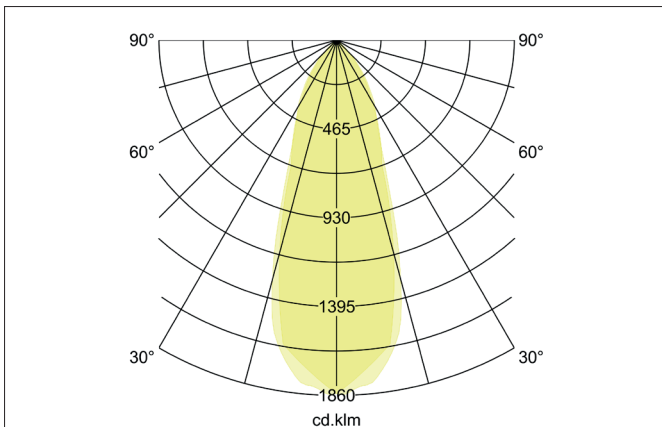

**BB05 LED recessed spot set, on/off switchable**  
 Article no. 38365023

Light.  
 For Generations.

**Tender**  
 LED recessed spot set, on/off switchable, Square. Toolless ceiling installation by installation springs. Ceiling cut-out Ø 68 mm, Installation depth 38 mm, Length 82 mm, Width 82 mm, Weight 0,138 kg. Reflector silver with rotationssymmetrical, deep, wide distributed light intensity. optimal light distribution due to a polycarbonat clear cover. Luminous flux 630 lm, Power 1 x 6 W, Light colour warm white, Correlated color temprature (CCT) 3.000 K, Colour rendering index CRI > 80, Rated life time L80/B20 at 25 °C: 50.000 h, Housing material: Aluminium / Polycarbonate, Colour: Chrome, Permissible ambient temperature (ta): -20 °C - +25 °C, Protection class (EN 61140): II, Degree of protection (DIN EN 60529): IP20, .With electronic driver, on/off switchable.

Article data	
Article no.	38365023
GTIN	4251433916741
Series name	BB05
Short description	LED recessed spot set, on/off switchable
Material	Aluminium / Polycarbonate
Colour	Chrome
Type of surface	Glossy
Shape	Square
Built-in diameter	68 mm
Installation depth	38 mm
Length	82 mm
Width	82 mm
Hight	2 mm
Weight	0.138 kg
Conformance	CE, UKCA

Operating technology of the luminaire	
Power	6 W
Voltage type	DC
Current	350 mA
Lamp	LED
Protection class	III
Degree of protection	IP20

Operating technology of driver	
Article No. of used driver	17662010
Length	68 mm
Width	35 mm
Hight	21 mm
AC nominal voltage min	90 V
AC nominal voltage max	264 V
Frequency max	60 Hz
Dimmable	No
Control	on/off
Starting current	10 A (max.10ms)
Power min	1 W
Power	7.2 W
Output current	350 mA
Degree of protection	IP20
Protection class	II
Flicker-free	Yes