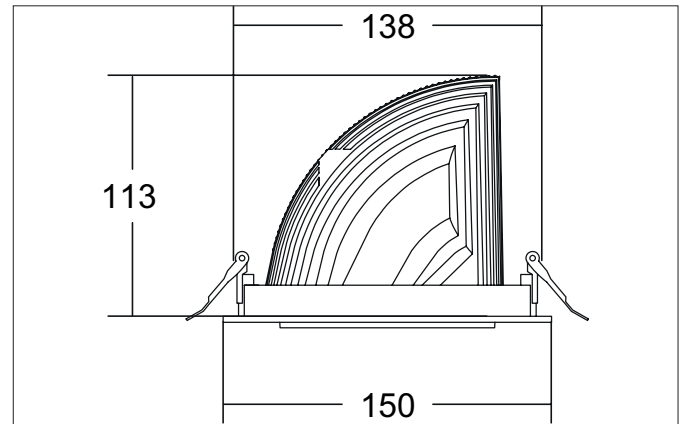

ARTEMIS MINI LED recessed spotlight, on/off switchable

Article no. 88253163

Light.
For Generations.**Tender**

LED recessed spotlight, on/off switchable, Round. Ceiling cut-out Ø 138 mm, Installation depth 113 mm, Outer diameter 150 mm, Weight 0,900 kg, with rotationssymmetrical, deep, wide distributed light intensity. optimal light distribution due to a glass transparent cover. Luminous flux 3.571 lm, Power 1 x 27 W, Light colour warm white, Correlated color temprature (CCT) 3.000 K, Colour rendering index CRI > 90, Housing material: Aluminium, Colour: Silver structure, Permissible ambient temperature (ta): -20 °C - +25 °C, Protection class (EN 61140): II, Degree of protection (DIN EN 60529): IP20, .With electronic driver, on/off switchable.

Article data	
Article no.	88253163
GTIN	4251433972471
Series name	ARTEMIS MINI
Short description	LED recessed spotlight, on/off switchable
Material	Aluminium
Colour	Silver
Type of surface	Structure
Shape	Round
Outer diameter	150 mm
Built-in diameter	138 mm
Installation depth	113 mm
Weight	0.900 kg

ARTEMIS MINI LED recessed spotlight, on/off switchable

Article no. 88253163

Light.
For Generations.

Lighting technology	
Colour temperature	3.000 K
Light colour	White
Light output	Direct
Luminous flux	3,571 lm
System efficiency	132 lm/W
Colour rendering	CRI > 90
Reflector	High-gloss
Beam angle	30°
Light sharing	Symmetric

Packing data	
Gross weight	0.95 kg
Length of packaging	150 mm
Packaging width	150 mm
Packaging height	113 mm
Disposal at end of life	This product must not be disposed of with household waste. You are obliged, to dispose of such electrical waste separately. By disposing of electrical waste and other old or defective electronics separately, you support recycling or other forms of re-use. In that way you help to take care and to avoid that harmful substances get into the environment.