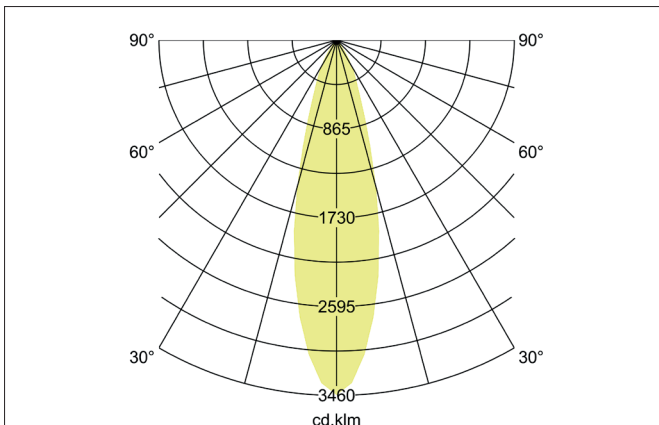

ARTEMIS MINI LED recessed spotlight, on/off switchable

Article no. 88253163

Light.
For Generations.**Tender**

LED recessed spotlight, on/off switchable, Round. Ceiling cut-out Ø 138 mm, Installation depth 113 mm, Outer diameter 150 mm, Weight 0,900 kg, with rotationssymmetrical, deep, wide distributed light intensity. optimal light distribution due to a glass transparent cover. Luminous flux 3.571 lm, Power 1 x 27 W, Light colour warm white, Correlated color temprature (CCT) 3.000 K, Colour rendering index CRI > 90, Housing material: Aluminium, Colour: Silver structure, Permissible ambient temperature (ta): -20 °C - +25 °C, Protection class (EN 61140): II, Degree of protection (DIN EN 60529): IP20, .With electronic driver, on/off switchable.

Article data	
Article no.	88253163
GTIN	4251433972471
Series name	ARTEMIS MINI
Short description	LED recessed spotlight, on/off switchable
Material	Aluminium
Colour	Silver
Type of surface	Structure
Shape	Round
Outer diameter	150 mm
Built-in diameter	138 mm
Installation depth	113 mm
Weight	0.900 kg