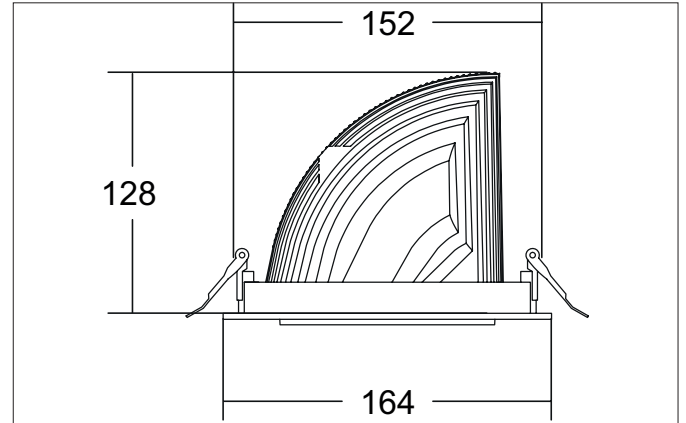

ARTEMIS MIDI LED recessed spotlight, on/off switchable
Article no. 88266163

Light.
For Generations.

Tender

LED recessed spotlight, on/off switchable, Round. Ceiling cut-out Ø 152 mm, Installation depth 128 mm, Outer diameter 164 mm, Weight 1,000 kg, with rotationssymmetrical, deep, wide distributed light intensity. optimal light distribution due to a glass transparent cover. Luminous flux 3.933 lm, Power 1 x 31,5 W, Light colour warm white, Correlated color temperature (CCT) 3.000 K, Colour rendering index CRI > 90, Housing material: Aluminium, Colour: Silver structure, Permissible ambient temperature (ta): -20 °C - +25 °C, Protection class (EN 61140): II, Degree of protection (DIN EN 60529): IP20, .With electronic driver, on/off switchable.

Article data	
Article no.	88266163
GTIN	4251433972280
Series name	ARTEMIS MIDI
Short description	LED recessed spotlight, on/off switchable
Material	Aluminium
Colour	Silver
Type of surface	Structure
Shape	Round
Outer diameter	164 mm
Built-in diameter	152 mm
Installation depth	128 mm
Weight	1.000 kg

Packing data	
Gross weight	1.06 kg
Length of packaging	164 mm
Packaging width	164 mm
Packaging height	128 mm
Disposal at end of life	This product must not be disposed of with household waste. You are obliged, to dispose of such electrical waste separately. By disposing of electrical waste and other old or defective electronics separately, you support recycling or other forms of re-use. In that way you help to take care and to avoid that harmful substances get into the environment.