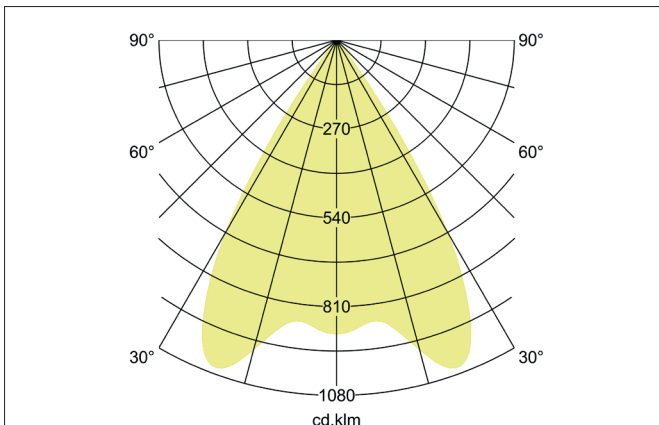

ARTEMIS MIDI LED recessed spotlight, on/off switchable
Article no. 88266163

Light.
For Generations.

Tender

LED recessed spotlight, on/off switchable, Round. Ceiling cut-out Ø 152 mm, Installation depth 128 mm, Outer diameter 164 mm, Weight 1,000 kg, with rotationssymmetrical, deep, wide distributed light intensity. optimal light distribution due to a glass transparent cover. Luminous flux 3.933 lm, Power 1 x 31,5 W, Light colour warm white, Correlated color temperature (CCT) 3.000 K, Colour rendering index CRI > 90, Housing material: Aluminium, Colour: Silver structure, Permissible ambient temperature (ta): -20 °C - +25 °C, Protection class (EN 61140): II, Degree of protection (DIN EN 60529): IP20, .With electronic driver, on/off switchable.

Article data	
Article no.	88266163
GTIN	4251433972280
Series name	ARTEMIS MIDI
Short description	LED recessed spotlight, on/off switchable
Material	Aluminium
Colour	Silver
Type of surface	Structure
Shape	Round
Outer diameter	164 mm
Built-in diameter	152 mm
Installation depth	128 mm
Weight	1.000 kg