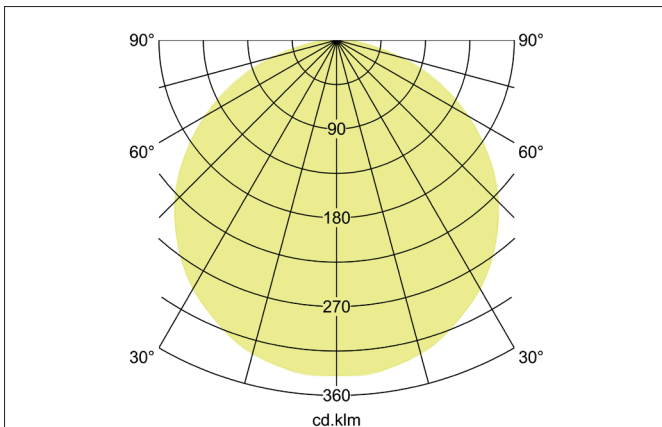

BIRO SQUARE LED surface luminaire, on/off switchable
 Article no. 13700173

Light.
 For Generations.

Tender
 LED surface luminaire, on/off switchable, Square. Luminaire length 600.0 mm, Luminaire width 600.0 mm, Hight 100.0 mm Weight 4.5 kg, with rotationssymmetrical, deep, wide distributed light intensity. optimal light distribution due to a plastic, opal cover. Luminous flux 5.284 lm, Power 1 x 44 W, Light colour warm white, Correlated color temprature (CCT) 3.000 K, Colour rendering index CRI > 80, Housing material: Aluminium / Steel / Plastic, Colour: White structure, Permissible ambient temperature (ta): -20 °C - +25 °C, Protection class (EN 61140): I, Degree of protection (DIN EN 60529): IP40, .With electronic driver, on/off switchable.

Article data	
Article no.	13700173
GTIN	4251433941392
Series name	BIRO SQUARE
Short description	LED surface luminaire, on/off switchable
Material	Aluminium / Steel / Plastic
Colour	White
Type of surface	Structure
Shape	Square
Length	600 mm
Width	600 mm
Hight	100 mm
Scope of delivery	Incl. converter for connection to the 230-V mains voltage
Weight	4.500 kg

BIRO SQUARE LED surface luminaire, on/off switchable

Article no. 13700173

Light.
For Generations.

Lighting technology	
Colour temperature	3.000 K
Light colour	White
Light output	Direct
Luminous flux	5,284 lm
System efficiency	120 lm/W
Colour rendering	CRI > 80
Reflector	Without
Beam angle	114°
Light sharing	Symmetric
Adjustable color temperature	No