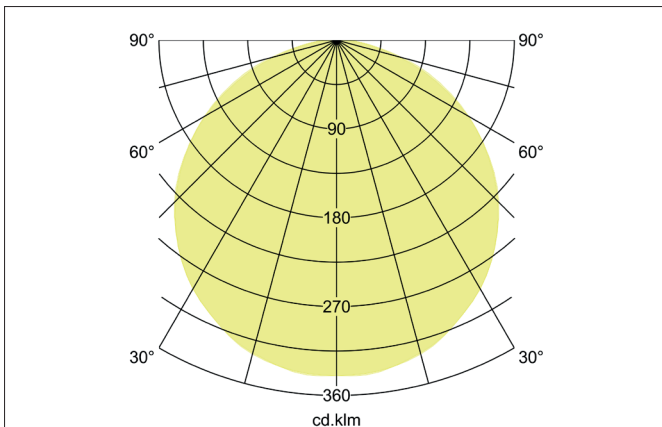

**BIRO SQUARE LED surface luminaire, on/off switchable**  
 Article no. 13700173

Light.  
 For Generations.

**Tender**  
 LED surface luminaire, on/off switchable, Square. Luminaire length 600.0 mm, Luminaire width 600.0 mm, Hight 100.0 mm Weight 4.5 kg, with rotationssymmetrical, deep, wide distributed light intensity. Cover plastic, opal. Luminous flux 5.284 lm, Power 1 x 44 W, Light colour warm white, Correlated color temprature (CCT) 3.000 K, Colour rendering index CRI > 80, Housing material: Aluminium / Steel / Plastic, Colour: White structure, Permissible ambient temperature (ta): -20 °C - +25 °C, Protection class (EN 61140): I, Degree of protection (DIN EN 60529): IP40. With electronic driver, on/off switchable.

Article data	
Article no.	13700173
GTIN	4251433941392
Series name	BIRO SQUARE
Short description	LED surface luminaire, on/off switchable
Material	Aluminium / Steel / Plastic
Colour	White
Type of surface	Structure
Shape	Square
Length	600 mm
Width	600 mm
Hight	100 mm
Scope of delivery	Incl. converter for connection to the 230-V mains voltage
Weight	4.500 kg
Conformance	CE, UKCA

**BIRO SQUARE LED surface luminaire, on/off switchable**

Article no. 13700173

Light.  
For Generations.

Lighting technology	
Colour temperature	3.000 K
Light colour	White
Light output	Direct
Luminous flux	5,284 lm
System efficiency	120 lm/W
Colour rendering	CRI > 80
Reflector	Without
Beam angle	114°
Light sharing	Symmetric
Adjustable color temperature	No