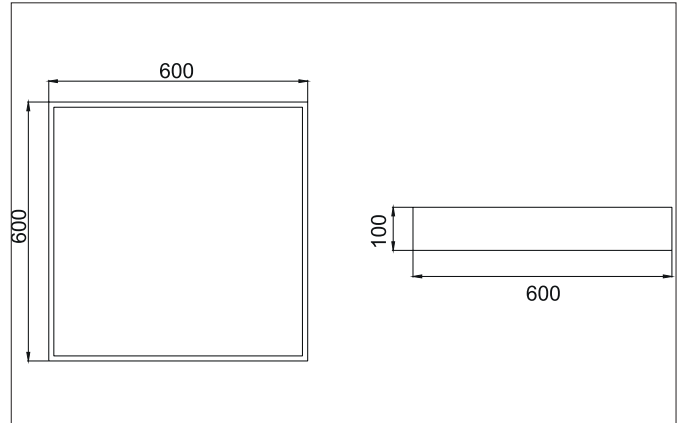

**BIRO SQUARE LED surface luminaire, on/off switchable**  
 Article no. 13700173

Light.  
 For Generations.

**Tender**  
 LED surface luminaire, on/off switchable, Square. Luminaire length 600.0 mm, Luminaire width 600.0 mm, Hight 100.0 mm Weight 4.5 kg, with rotationssymmetrical, deep, wide distributed light intensity. Cover plastic, opal. Luminous flux 5.284 lm, Power 1 x 44 W, Light colour warm white, Correlated color temprature (CCT) 3.000 K, Colour rendering index CRI > 80, Housing material: Aluminium / Steel / Plastic, Colour: White structure, Permissible ambient temperature (ta): -20 °C - +25 °C, Protection class (EN 61140): I, Degree of protection (DIN EN 60529): IP40. With electronic driver, on/off switchable.

Article data	
Article no.	13700173
GTIN	4251433941392
Series name	BIRO SQUARE
Short description	LED surface luminaire, on/off switchable
Material	Aluminium / Steel / Plastic
Colour	White
Type of surface	Structure
Shape	Square
Length	600 mm
Width	600 mm
Hight	100 mm
Scope of delivery	Incl. converter for connection to the 230-V mains voltage
Weight	4.500 kg
Conformance	CE, UKCA

Mounting technology	
Mounting method	Surface mounting
Place of installation	Ceiling-mounted
Adjustability	Not adjustable
Material cover	Plastic, opal

Packing data	
Gross weight	5.2 kg
Length of packaging	630 mm
Packaging width	630 mm
Packaging height	110 mm
Disposal at end of life	This product must not be disposed of with household waste. You are obliged, to dispose of such electrical waste separately. By disposing of electrical waste and other old or defective electronics separately, you support recycling or other forms of re-use. In that way you help to take care and to avoid that harmful substances get into the environment.