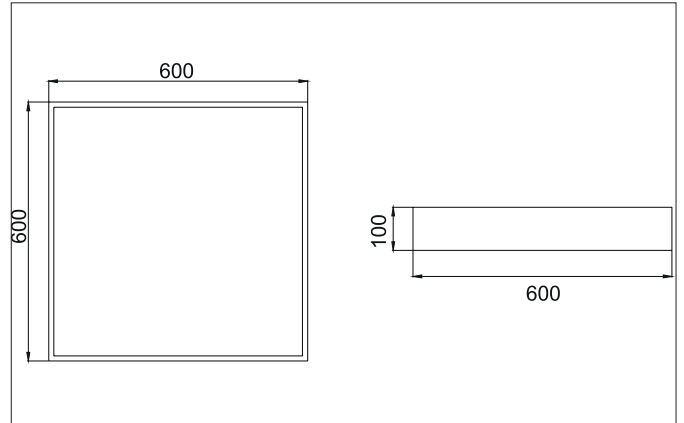

BIRO SQUARE LED surface luminaire, on/off switchable
 Article no. 13700173

Light.
 For Generations.

Tender
 LED surface luminaire, on/off switchable, Square. Luminaire length 600.0 mm, Luminaire width 600.0 mm, Hight 100.0 mm Weight 4.5 kg, with rotationssymmetrical, deep, wide distributed light intensity. optimal light distribution due to a plastic, opal cover. Luminous flux 5.284 lm, Power 1 x 44 W, Light colour warm white, Correlated color temprature (CCT) 3.000 K, Colour rendering index CRI > 80, Housing material: Aluminium / Steel / Plastic, Colour: White structure, Permissible ambient temperature (ta): -20 °C - +25 °C, Protection class (EN 61140): I, Degree of protection (DIN EN 60529): IP40, .With electronic driver, on/off switchable.

Article data	
Article no.	13700173
GTIN	4251433941392
Series name	BIRO SQUARE
Short description	LED surface luminaire, on/off switchable
Material	Aluminium / Steel / Plastic
Colour	White
Type of surface	Structure
Shape	Square
Length	600 mm
Width	600 mm
Hight	100 mm
Scope of delivery	Incl. converter for connection to the 230-V mains voltage
Weight	4.500 kg

Mounting technology	
Mounting method	Surface mounting
Place of installation	Ceiling-mounted
Adjustability	Not adjustable
Material cover	Plastic, opal

Packing data	
Gross weight	5.2 kg
Length of packaging	630 mm
Packaging width	630 mm
Packaging height	110 mm
Disposal at end of life	This product must not be disposed of with household waste. You are obliged, to dispose of such electrical waste separately. By disposing of electrical waste and other old or defective electronics separately, you support recycling or other forms of re-use. In that way you help to take care and to avoid that harmful substances get into the environment.