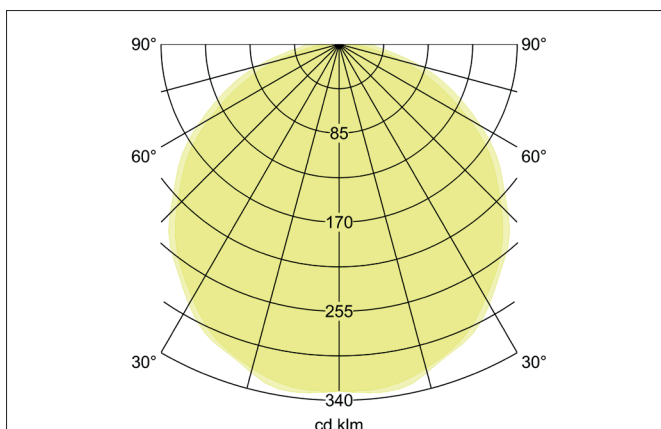

BIRO CIRCLE LED surface luminaire, DALI dimmable

Article no. 13690173

Tender

LED surface luminaire, DALI dimmable, Round. Luminaire diameter 600.0 mm, Hight 100.0 mm Weight 4.5 kg, with rotationssymmetrical, deep, wide distributed light intensity. Cover plastic, opal. Luminous flux 5.186 lm, Power 1 x 50 W, Light colour warm white, Correlated color temperature (CCT) 3.000 K, Colour rendering index CRI > 80, Rated life time L70/B50 at 25 °C: 50.000 h, Rated life time L80/B50 at 25 °C: 50.000 h, Housing material: Aluminium / Steel / Plastic, Colour: White structure, Permissible ambient temperature (ta): -20 °C - +25 °C, Protection class (EN 61140): I, Degree of protection (DIN EN 60529): IP40. With electronic driver, DALI-DT6 dimmable.

Article data	
Article no.	13690173
GTIN	4251433940715
Series name	BIRO CIRCLE
Short description	LED surface luminaire, DALI dimmable
Material	Aluminium / Steel / Plastic
Colour	White
Type of surface	Structure
Shape	Round
Outer diameter	600 mm
Hight	100 mm
Scope of delivery	Incl. converter for connection to the 230-V mains voltage
Weight	4.500 kg
Conformance	CE, UKCA

BIRO CIRCLE LED surface luminaire, DALI dimmable

Article no. 13690173

Lighting technology	
Colour temperature	3.000 K
Light colour	White
Light output	Direct
Luminous flux	5,186 lm
System efficiency	104 lm/W
McAdam-Step	McAdam-Step 3
Colour rendering	CRI > 80
Reflector	Without
Beam angle	110°
Light sharing	Symmetric
Adjustable color temperature	No