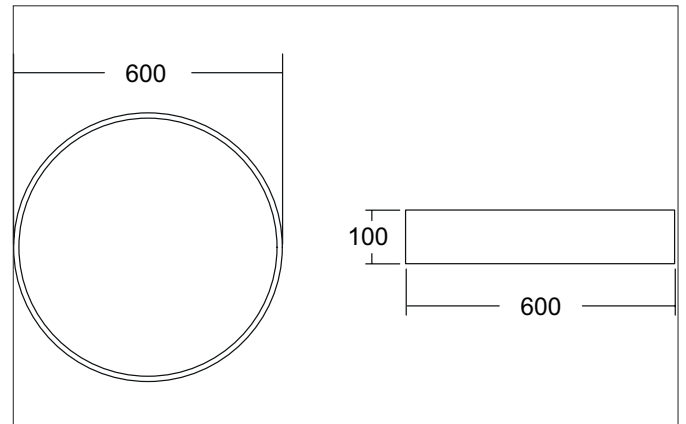

BIRO CIRCLE LED surface luminaire, DALI dimmable

Article no. 13690173

Tender

LED surface luminaire, DALI dimmable, Round. Luminaire diameter 600.0 mm, Hight 100.0 mm Weight 4.5 kg, with rotationssymmetrical, deep, wide distributed light intensity. Cover plastic, opal. Luminous flux 5.186 lm, Power 1 x 50 W, Light colour warm white, Correlated color temperature (CCT) 3.000 K, Colour rendering index CRI > 80, Rated life time L70/B50 at 25 °C: 50.000 h, Rated life time L80/B50 at 25 °C: 50.000 h, Housing material: Aluminium / Steel / Plastic, Colour: White structure, Permissible ambient temperature (ta): -20 °C - +25 °C, Protection class (EN 61140): I, Degree of protection (DIN EN 60529): IP40. With electronic driver, DALI-DT6 dimmable.

Article data	
Article no.	13690173
GTIN	4251433940715
Series name	BIRO CIRCLE
Short description	LED surface luminaire, DALI dimmable
Material	Aluminium / Steel / Plastic
Colour	White
Type of surface	Structure
Shape	Round
Outer diameter	600 mm
Hight	100 mm
Scope of delivery	Incl. converter for connection to the 230-V mains voltage
Weight	4.500 kg
Conformance	CE, UKCA

Mounting technology	
Mounting method	Surface mounting
Place of installation	Ceiling-mounted
Adjustability	Not adjustable
Material cover	Plastic, opal

Packing data	
Gross weight	5.2 kg
Length of packaging	630 mm
Packaging width	630 mm
Packaging height	110 mm
Disposal at end of life	This product must not be disposed of with household waste. You are obliged, to dispose of such electrical waste separately. By disposing of electrical waste and other old or defective electronics separately, you support recycling or other forms of re-use. In that way you help to take care and to avoid that harmful substances get into the environment.