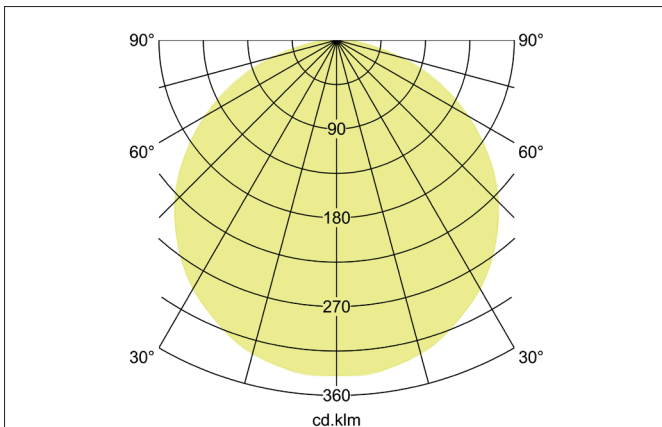

BIRO SQUARE LED surface luminaire, DALI dimmable
 Article no. 13710173

Light.
 For Generations.

Tender
 LED surface luminaire, DALI dimmable, Square. Luminaire length 600.0 mm, Luminaire width 600.0 mm, Hight 100.0 mm Weight 4.5 kg, with rotationssymmetrical, deep, wide distributed light intensity. Cover plastic, opal. Luminous flux 5.284 lm, Power 1 x 44 W, Light colour warm white, Correlated color temprature (CCT) 3.000 K, Colour rendering index CRI > 80, Housing material: Aluminium / Steel / Plastic, Colour: White structure, Permissible ambient temperature (ta): -20 °C - +25 °C, Protection class (EN 61140): I, Degree of protection (DIN EN 60529): IP40. With electronic driver, DALI-DT6 dimmable.

Article data	
Article no.	13710173
GTIN	4251433941408
Series name	BIRO SQUARE
Short description	LED surface luminaire, DALI dimmable
Material	Aluminium / Steel / Plastic
Colour	White
Type of surface	Structure
Shape	Square
Length	600 mm
Width	600 mm
Hight	100 mm
Scope of delivery	Incl. converter for connection to the 230-V mains voltage
Weight	4.500 kg
Conformance	CE, UKCA

BIRO SQUARE LED surface luminaire, DALI dimmable

Article no. 13710173

Light.
For Generations.

Lighting technology	
Colour temperature	3.000 K
Light colour	White
Light output	Direct
Luminous flux	5,284 lm
System efficiency	120 lm/W
Colour rendering	CRI > 80
Reflector	Without
Beam angle	114°
Light sharing	Symmetric
Adjustable color temperature	No