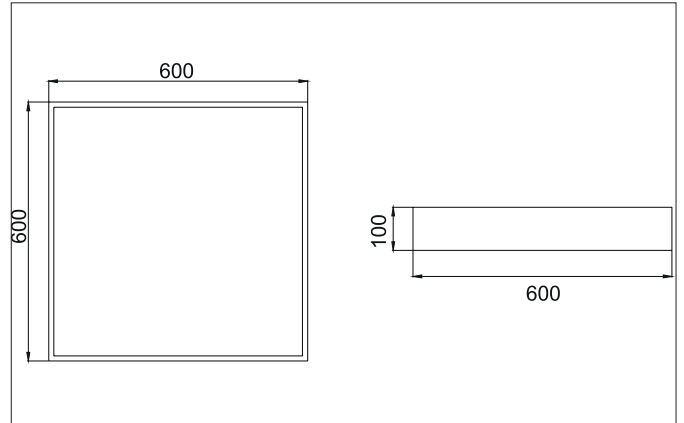

BIRO SQUARE LED surface luminaire, DALI dimmable
 Article no. 13710173

Light.
 For Generations.

Tender
 LED surface luminaire, DALI dimmable, Square. Luminaire length 600.0 mm, Luminaire width 600.0 mm, Hight 100.0 mm Weight 4.5 kg, with rotationssymmetrical, deep, wide distributed light intensity. Cover plastic, opal. Luminous flux 5.284 lm, Power 1 x 44 W, Light colour warm white, Correlated color temprature (CCT) 3.000 K, Colour rendering index CRI > 80, Housing material: Aluminium / Steel / Plastic, Colour: White structure, Permissible ambient temperature (ta): -20 °C - +25 °C, Protection class (EN 61140): I, Degree of protection (DIN EN 60529): IP40. With electronic driver, DALI-DT6 dimmable.

Article data	
Article no.	13710173
GTIN	4251433941408
Series name	BIRO SQUARE
Short description	LED surface luminaire, DALI dimmable
Material	Aluminium / Steel / Plastic
Colour	White
Type of surface	Structure
Shape	Square
Length	600 mm
Width	600 mm
Hight	100 mm
Scope of delivery	Incl. converter for connection to the 230-V mains voltage
Weight	4.500 kg
Conformance	CE, UKCA

Mounting technology	
Mounting method	Surface mounting
Place of installation	Ceiling-mounted
Adjustability	Not adjustable
Material cover	Plastic, opal

Packing data	
Gross weight	5.2 kg
Length of packaging	630 mm
Packaging width	630 mm
Packaging height	110 mm
Disposal at end of life	This product must not be disposed of with household waste. You are obliged, to dispose of such electrical waste separately. By disposing of electrical waste and other old or defective electronics separately, you support recycling or other forms of re-use. In that way you help to take care and to avoid that harmful substances get into the environment.