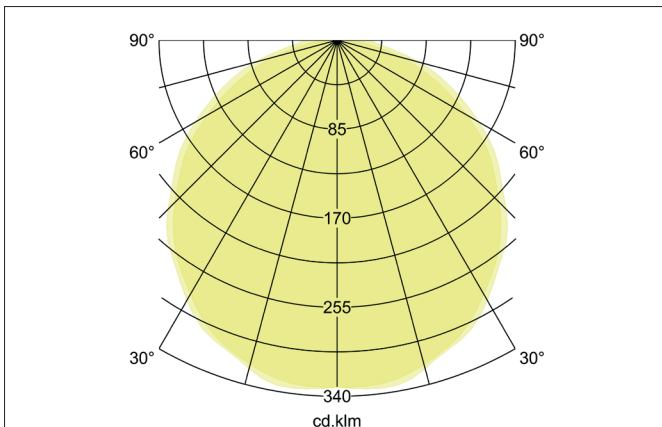

BIRO CIRCLE LED surface luminaire, DALI dimmable
Article no. 13695173

Tender
LED surface luminaire, DALI dimmable, Round. Luminaire diameter 450.0 mm, Hight 100.0 mm Weight 3.0 kg, with rotationssymmetrical, deep, wide distributed light intensity. Cover plastic, opal. Luminous flux 2.450 lm, Power 1 x 25 W, Light colour warm white, Correlated color temprature (CCT) 3.000 K, Colour rendering index CRI > 80, Rated life time L70/B50 at 25 °C: 50.000 h, Rated life time L80/B50 at 25 °C: 50.000 h, Housing material: Aluminium / Steel / Plastic, Colour: White structure, Permissible ambient temperature (ta): -20 °C - +25 °C, Protection class (EN 61140): I, Degree of protection (DIN EN 60529): IP40. With electronic driver, DALI-DT6 dimmable.

Article data	
Article no.	13695173
GTIN	4251433940074
Series name	BIRO CIRCLE
Short description	LED surface luminaire, DALI dimmable
Material	Aluminium / Steel / Plastic
Colour	White
Type of surface	Structure
Shape	Round
Outer diameter	450 mm
Hight	100 mm
Scope of delivery	Incl. converter for connection to the 230-V mains voltage
Weight	3.000 kg
Conformance	CE, UKCA

BIRO CIRCLE LED surface luminaire, DALI dimmable

Article no. 13695173

Lighting technology	
Colour temperature	3.000 K
Light colour	White
Light output	Direct
Luminous flux	2,450 lm
System efficiency	98 lm/W
McAdam-Step	McAdam-Step 3
Colour rendering	CRI > 80
Reflector	Without
Beam angle	110°
Light sharing	Symmetric
Adjustable color temperature	No