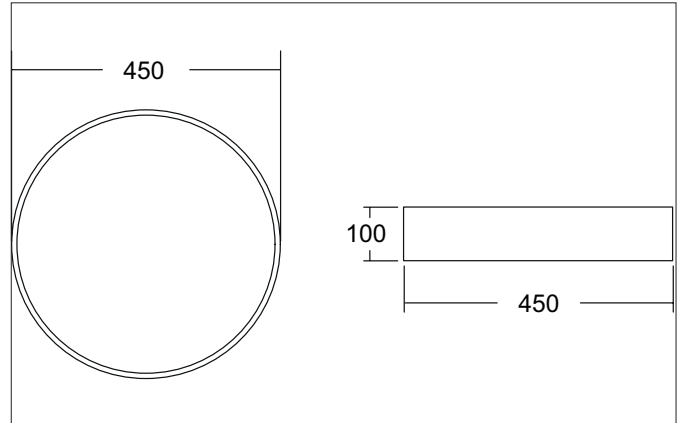

BIRO CIRCLE LED surface luminaire, DALI dimmable
Article no. 13695173

Tender
LED surface luminaire, DALI dimmable, Round. Luminaire diameter 450.0 mm, Hight 100.0 mm Weight 3.0 kg, with rotationssymmetrical, deep, wide distributed light intensity. Cover plastic, opal. Luminous flux 2.450 lm, Power 1 x 25 W, Light colour warm white, Correlated color temprature (CCT) 3.000 K, Colour rendering index CRI > 80, Rated life time L70/B50 at 25 °C: 50.000 h, Rated life time L80/B50 at 25 °C: 50.000 h, Housing material: Aluminium / Steel / Plastic, Colour: White structure, Permissible ambient temperature (ta): -20 °C - +25 °C, Protection class (EN 61140): I, Degree of protection (DIN EN 60529): IP40. With electronic driver, DALI-DT6 dimmable.

Article data	
Article no.	13695173
GTIN	4251433940074
Series name	BIRO CIRCLE
Short description	LED surface luminaire, DALI dimmable
Material	Aluminium / Steel / Plastic
Colour	White
Type of surface	Structure
Shape	Round
Outer diameter	450 mm
Hight	100 mm
Scope of delivery	Incl. converter for connection to the 230-V mains voltage
Weight	3.000 kg
Conformance	CE, UKCA

Mounting technology	
Mounting method	Surface mounting
Place of installation	Ceiling-mounted
Adjustability	Not adjustable
Material cover	Plastic, opal

Packing data	
Gross weight	3.5 kg
Length of packaging	480 mm
Packaging width	480 mm
Packaging height	110 mm
Disposal at end of life	This product must not be disposed of with household waste. You are obliged, to dispose of such electrical waste separately. By disposing of electrical waste and other old or defective electronics separately, you support recycling or other forms of re-use. In that way you help to take care and to avoid that harmful substances get into the environment.