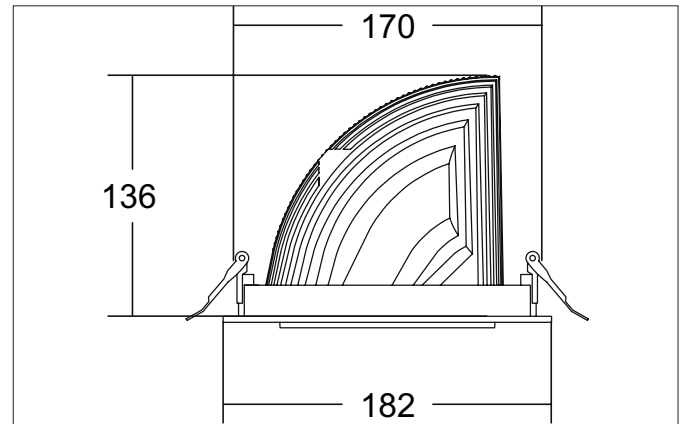

ARTEMIS MAXI LED recessed spotlight, on/off switchable

Article no. 88272163

Light.
For Generations.**Tender**

LED recessed spotlight, on/off switchable, Round. Ceiling cut-out Ø 170 mm, Installation depth 136 mm, Outer diameter 182 mm, Weight 1,300 kg, with rotationssymmetrical, deep, wide distributed light intensity. optimal light distribution due to a glass transparent cover. Luminous flux 5.243 lm, Power 1 x 41,5 W, Light colour warm white, Correlated color temperature (CCT) 3.000 K, Colour rendering index CRI > 90, Housing material: Aluminium, Colour: Silver structure, Permissible ambient temperature (ta): -20 °C - +25 °C, Protection class (EN 61140): II, Degree of protection (DIN EN 60529): IP20, .With electronic driver, on/off switchable.

Article data	
Article no.	88272163
GTIN	4251433972433
Series name	ARTEMIS MAXI
Short description	LED recessed spotlight, on/off switchable
Material	Aluminium
Colour	Silver
Type of surface	Structure
Shape	Round
Outer diameter	182 mm
Built-in diameter	170 mm
Installation depth	136 mm
Weight	1.300 kg

Packing data	
Gross weight	1.37 kg
Length of packaging	182 mm
Packaging width	182 mm
Packaging height	136 mm
Disposal at end of life	This product must not be disposed of with household waste. You are obliged, to dispose of such electrical waste separately. By disposing of electrical waste and other old or defective electronics separately, you support recycling or other forms of re-use. In that way you help to take care and to avoid that harmful substances get into the environment.