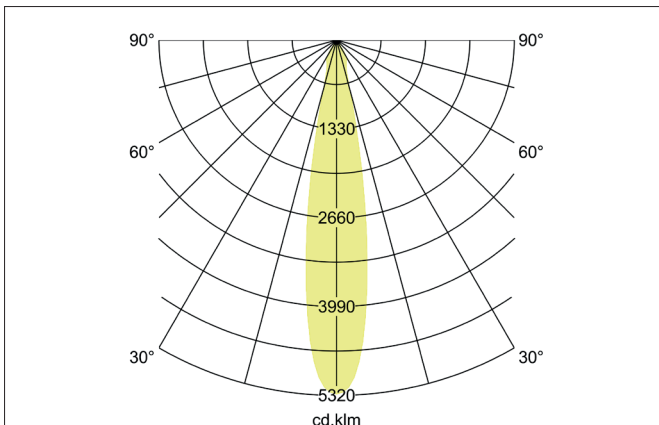

ARTEMIS MAXI LED recessed spotlight, on/off switchable

Article no. 88272163

Light.
For Generations.**Tender**

LED recessed spotlight, on/off switchable, Round. Ceiling cut-out Ø 170 mm, Installation depth 136 mm, Outer diameter 182 mm, Weight 1,300 kg, with rotationssymmetrical, deep, wide distributed light intensity. optimal light distribution due to a glass transparent cover. Luminous flux 5.243 lm, Power 1 x 41,5 W, Light colour warm white, Correlated color temperature (CCT) 3.000 K, Colour rendering index CRI > 90, Housing material: Aluminium, Colour: Silver structure, Permissible ambient temperature (ta): -20 °C - +25 °C, Protection class (EN 61140): II, Degree of protection (DIN EN 60529): IP20, .With electronic driver, on/off switchable.

Article data	
Article no.	88272163
GTIN	4251433972433
Series name	ARTEMIS MAXI
Short description	LED recessed spotlight, on/off switchable
Material	Aluminium
Colour	Silver
Type of surface	Structure
Shape	Round
Outer diameter	182 mm
Built-in diameter	170 mm
Installation depth	136 mm
Weight	1.300 kg