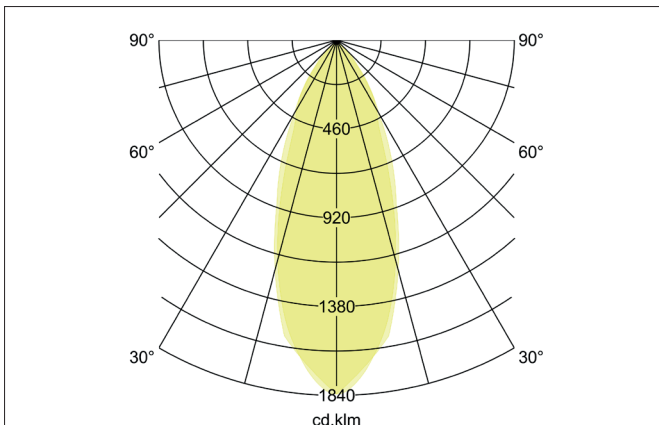

FERU LED surface-mounted spotlight, on/off switchable

Article no. 12063173

Light.
For Generations.**Tender**

LED surface-mounted spotlight, on/off switchable, Round. Luminaire diameter 85.0 mm, Height 95.0 mm Weight 0.517 kg, Reflector silver with rotationssymmetrical, deep, wide distributed light intensity. Cover glass transparent. Luminous flux 690 lm, Power 1 x 6 W, Light colour warm white, Correlated color temperature (CCT) 3.000 K, Colour rendering index CRI > 80, Housing material: Aluminium / Glass, Colour: White structure, Permissible ambient temperature (ta): -20 °C - +25 °C, Protection class (EN 61140): I, Degree of protection (DIN EN 60529): IP20. With electronic driver, on/off switchable.

Article data	
Article no.	12063173
GTIN	4250047798637
Series name	FERU
Short description	LED surface-mounted spotlight, on/off switchable
Material	Aluminium / Glass
Colour	White
Type of surface	Structure
Shape	Round
Outer diameter	85 mm
Height	95 mm
Scope of delivery	Incl. converter for connection to the 230-V mains voltage
Weight	0.517 kg
Conformance	CE, UKCA

FERU LED surface-mounted spotlight, on/off switchable

Article no. 12063173

Light.
For Generations.

Lighting technology	
Colour temperature	3.000 K
Light colour	White
Light output	Direct
Luminous flux	690 lm
System efficiency	86 lm/W
Colour rendering	CRI > 80
Reflector	High-gloss
Reflector colour	silver
Beam angle	38°
Light sharing	Symmetric
Adjustable color temperature	No