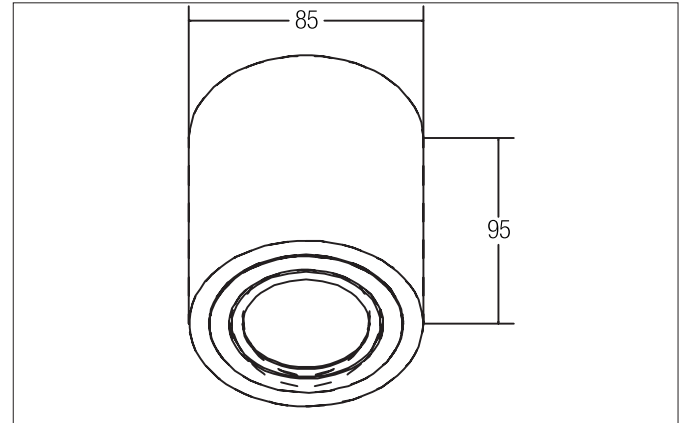

FERU LED surface-mounted spotlight, on/off switchable

Article no. 12063173

Light.
For Generations.**Tender**

LED surface-mounted spotlight, on/off switchable, Round. Luminaire diameter 85.0 mm, Height 95.0 mm Weight 0.517 kg, Reflector silver with rotationssymmetrical, deep, wide distributed light intensity. Cover glass transparent. Luminous flux 690 lm, Power 1 x 6 W, Light colour warm white, Correlated color temperature (CCT) 3.000 K, Colour rendering index CRI > 80, Housing material: Aluminium / Glass, Colour: White structure, Permissible ambient temperature (ta): -20 °C - +25 °C, Protection class (EN 61140): I, Degree of protection (DIN EN 60529): IP20. With electronic driver, on/off switchable.

Article data	
Article no.	12063173
GTIN	4250047798637
Series name	FERU
Short description	LED surface-mounted spotlight, on/off switchable
Material	Aluminium / Glass
Colour	White
Type of surface	Structure
Shape	Round
Outer diameter	85 mm
Height	95 mm
Scope of delivery	Incl. converter for connection to the 230-V mains voltage
Weight	0.517 kg
Conformance	CE, UKCA

Mounting technology	
Mounting method	Surface mounting
Place of installation	Ceiling-mounted
Adjustability	Pivoted
Swivel angle	25°
Material cover	Glass transparent

Packing data	
Gross weight	0.628 kg
Length of packaging	115 mm
Packaging width	115 mm
Packaging height	120 mm
Disposal at end of life	This product must not be disposed of with household waste. You are obliged, to dispose of such electrical waste separately. By disposing of electrical waste and other old or defective electronics separately, you support recycling or other forms of re-use. In that way you help to take care and to avoid that harmful substances get into the environment.