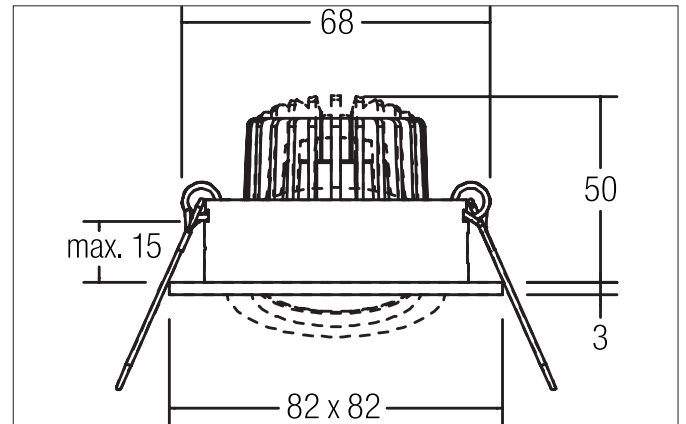

**TIRREL-S LED recessed spot set, on/off switchable**

Article no. 38144023

Light.  
For Generations.**Tender**

LED recessed spot set, on/off switchable, Square. Toolless ceiling installation by installation springs. Ceiling cut-out  $\varnothing$  68 mm, Installation depth 50 mm, Length 82 mm, Width 82 mm, Weight 0,245 kg. Reflector silver with rotationssymmetrical, deep, wide distributed light intensity. optimal light distribution due to a glass transparent cover. Luminous flux 680 lm, Power 1 x 6 W, Light colour warm white, Correlated color temprature (CCT) 3.000 K, Colour rendering index CRI > 80, Housing material: Aluminium / Glass, Colour: Chrome, Permissible ambient temperature (ta): -20 °C - +25 °C, Protection class (EN 61140): II, Degree of protection (DIN EN 60529): IP20, .With electronic driver, on/off switchable.

**Product Benefits**

- LED recessed spot in square design made of solid aluminum.  
with LED module 6 W (3,000 K) and switchable converter.
- Ceiling cutout 68 mm, diameter 82 mm, installation depth 50 mm, IP20.
- Pivoting range 25°.
- Large color variation. Without visible snap ring.
- Classic, formally restrained design.
- In the same look also in GX5.3 or GU10 version and as a dimmable set (trailing-edge phase or DALI) and as a loudspeaker.
- In addition in the same surface structure and in the same color also available in round design.

**TIRREL-S LED recessed spot set, on/off switchable**

Article no. 38144023

Light.  
For Generations.

Article data	
Article no.	38144023
GTIN	4251433908081
Series name	TIRREL-S
Short description	LED recessed spot set, on/off switchable
Material	Aluminium / Glass
Colour	Chrome
Type of surface	Glossy
Shape	Square
Built-in diameter	68 mm
Installation depth	50 mm
Length	82 mm
Width	82 mm
Hight	3 mm
Weight	0.245 kg
stamp	UKCA