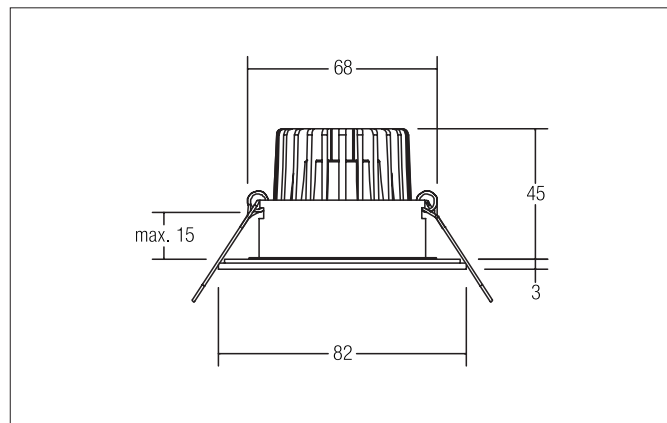

**LED recessed downlight set V4A IP54, on/off switchable**

Article no. 38004223

Light.  
For Generations.**Tender**

LED recessed downlight set V4A IP54, on/off switchable, Round. Ceiling cut-out Ø 68 mm, Installation depth 45 mm, Outer diameter 82 mm, Weight 0,302 kg, with rotationssymmetrical, deep, wide distributed light intensity. optimal light distribution due to a glass transparent cover. Luminous flux 680 lm, Power 1 x 6 W, System Efficiency 113 lm/W, Light colour warm white, Correlated color temperature (CCT) 3.000 K, Colour rendering index CRI > 80, Housing material: Stainless steel / Aluminium / Glass, Colour: Stainless steel, Permissible ambient temperature (ta): -20 °C - +25 °C, Protection class (EN 61140): II, Degree of protection (DIN EN 60529): IP54 when installing in closed ceilings, .With electronic driver, on/off switchable.

Article data	
Article no.	38004223
GTIN	4251433910527
Short description	LED recessed downlight set V4A IP54, on/off switchable
Material	Stainless steel / Aluminium / Glass
Colour	Stainless steel
Type of surface	Matt
Shape	Round
Outer diameter	82 mm
Built-in diameter	68 mm
Installation depth	45 mm
Weight	0.302 kg

**LED recessed downlight set V4A IP54, on/off switchable**

Article no. 38004223

Light.  
For Generations.

Lighting technology	
Colour temperature	3.000 K
Light colour	White
Light output	Direct
Luminous flux	680 lm
System efficiency	113 lm/W
Colour rendering	CRI > 80
Reflector	High-gloss
Beam angle	38°
Light sharing	Symmetric
Adjustable color temperature	No

Operating technology of the luminaire	
Lamp holder	Plug&Play
Power	6 W
Voltage type	DC
Current	350 mA
Lamp	LED
Protection class	III
Degree of protection	IP20

Operating technology of driver	
Length	68 mm
Width	35 mm
Hight	21 mm
AC nominal voltage min	220 V
AC nominal voltage max	240 V
Frequenz max.	50 Hz
Dimmable	No
Control	on/off
Starting current	10 A (max.10ms)
Power min	1 W
Power	7.2 W
Current	350 mA
Degree of protection	IP20
Protection class	II
Flickerfrei	Yes