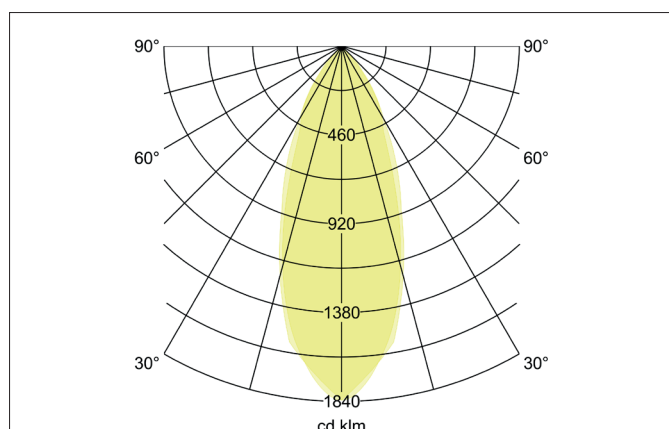

**LED recessed downlight set V4A IP54, on/off switchable**

Article no. 38004223

Light.  
For Generations.**Tender**

LED recessed downlight set V4A IP54, on/off switchable, Round. Ceiling cut-out Ø 68 mm, Installation depth 45 mm, Outer diameter 82 mm, Weight 0,302 kg, with rotationssymmetrical, deep, wide distributed light intensity. optimal light distribution due to a glass transparent cover. Luminous flux 680 lm, Power 1 x 6 W, System Efficiency 113 lm/W, Light colour warm white, Correlated color temperature (CCT) 3.000 K, Colour rendering index CRI > 80, Housing material: Stainless steel / Aluminium / Glass, Colour: Stainless steel, Permissible ambient temperature (ta): -20 °C - +25 °C, Protection class (EN 61140): II, Degree of protection (DIN EN 60529): IP54 when installing in closed ceilings, .With electronic driver, on/off switchable.

Article data	
Article no.	38004223
GTIN	4251433910527
Short description	LED recessed downlight set V4A IP54, on/off switchable
Material	Stainless steel / Aluminium / Glass
Colour	Stainless steel
Type of surface	Matt
Shape	Round
Outer diameter	82 mm
Built-in diameter	68 mm
Installation depth	45 mm
Weight	0.302 kg

**LED recessed downlight set V4A IP54, on/off switchable**

Article no. 38004223

Light.  
For Generations.

Lighting technology	
Colour temperature	3.000 K
Light colour	White
Light output	Direct
Luminous flux	680 lm
System efficiency	113 lm/W
Colour rendering	CRI > 80
Reflector	High-gloss
Beam angle	38°
Light sharing	Symmetric
Adjustable color temperature	No

Operating technology of the luminaire	
Lamp holder	Plug&Play
Power	6 W
Voltage type	DC
Current	350 mA
Lamp	LED
Protection class	III
Degree of protection	IP20

Operating technology of driver	
Length	68 mm
Width	35 mm
Hight	21 mm
AC nominal voltage min	220 V
AC nominal voltage max	240 V
Frequenz max.	50 Hz
Dimmable	No
Control	on/off
Starting current	10 A (max.10ms)
Power min	1 W
Power	7.2 W
Current	350 mA
Degree of protection	IP20
Protection class	II
Flickerfrei	Yes