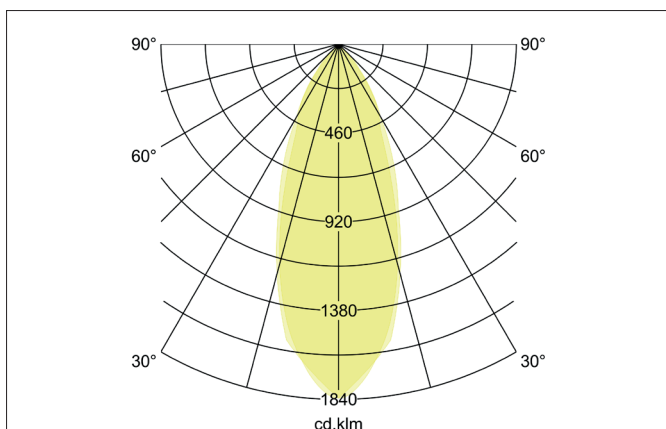

JARRID-S LED recessed spot set, on/off switchable

Article no. 38188253

Light.
For Generations.

Tender

LED recessed spot set, on/off switchable, Square. Toolless ceiling installation by installation springs. Ceiling cut-out Ø 68 mm, Installation depth 50 mm, Length 82 mm, Width 82 mm, Weight 0,225 kg. Reflector silver with rotationssymmetrical, deep, wide distributed light intensity. optimal light distribution due to a glass transparent cover. Luminous flux 680 lm, Power 1 x 6 W, Light colour warm white, Correlated color temperature (CCT) 3.000 K, Colour rendering index CRI > 80, Housing material: Aluminium / Glass, Colour: Black, Permissible ambient temperature (ta): -20 °C - +25 °C, Protection class (EN 61140): II, Degree of protection (DIN EN 60529): IP20, .With electronic driver, on/off switchable.

Article data	
Article no.	38188253
GTIN	4251433906476
Series name	JARRID-S
Short description	LED recessed spot set, on/off switchable
Material	Aluminium / Glass
Colour	Black
Type of surface	Matt
Shape	Square
Built-in diameter	68 mm
Installation depth	50 mm
Length	82 mm
Width	82 mm
Height	3 mm
Weight	0.225 kg

JARRID-S LED recessed spot set, on/off switchable

Article no. 38188253

Light.
For Generations.

Lighting technology	
Colour temperature	3.000 K
Light colour	White
Light output	Direct
Luminous flux	680 lm
System efficiency	113 lm/W
Colour rendering	CRI > 80
Reflector	High-gloss
Reflektorfarbe	silver
Beam angle	38°
Light sharing	Symmetric
Adjustable color temperature	No