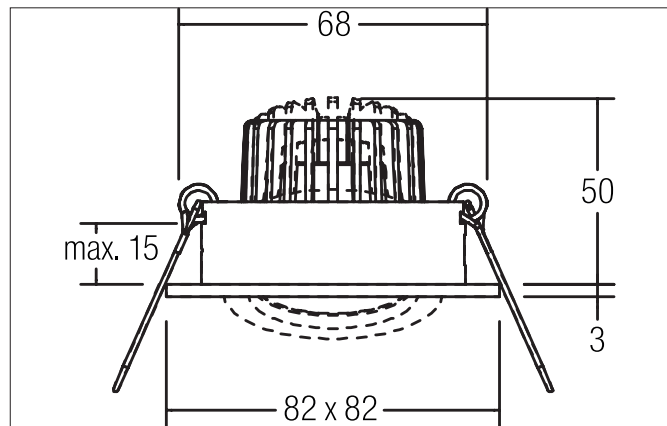

JARRID-S LED recessed spot set, on/off switchable

Article no. 38188253

Light.
For Generations.

Tender

LED recessed spot set, on/off switchable, Square. Toolless ceiling installation by installation springs. Ceiling cut-out Ø 68 mm, Installation depth 50 mm, Length 82 mm, Width 82 mm, Weight 0,225 kg. Reflector silver with rotationssymmetrical, deep, wide distributed light intensity. optimal light distribution due to a glass transparent cover. Luminous flux 680 lm, Power 1 x 6 W, Light colour warm white, Correlated color temperature (CCT) 3.000 K, Colour rendering index CRI > 80, Housing material: Aluminium / Glass, Colour: Black, Permissible ambient temperature (ta): -20 °C - +25 °C, Protection class (EN 61140): II, Degree of protection (DIN EN 60529): IP20, .With electronic driver, on/off switchable.

Article data	
Article no.	38188253
GTIN	4251433906476
Series name	JARRID-S
Short description	LED recessed spot set, on/off switchable
Material	Aluminium / Glass
Colour	Black
Type of surface	Matt
Shape	Square
Built-in diameter	68 mm
Installation depth	50 mm
Length	82 mm
Width	82 mm
Height	3 mm
Weight	0.225 kg

JARRID-S LED recessed spot set, on/off switchable

Article no. 38188253

Light.
For Generations.

Lighting technology	
Colour temperature	3.000 K
Light colour	White
Light output	Direct
Luminous flux	680 lm
System efficiency	113 lm/W
Colour rendering	CRI > 80
Reflector	High-gloss
Reflektorfarbe	silver
Beam angle	38°
Light sharing	Symmetric
Adjustable color temperature	No