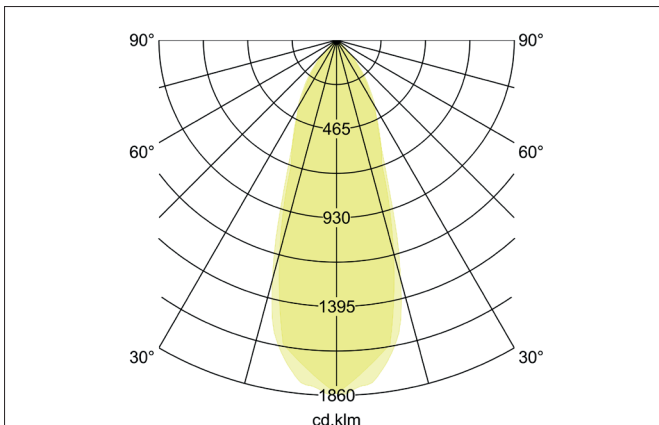

**SEVEN-S LED recessed spot**

Article no. 12262023

Light.  
For Generations.**Tender**

LED recessed spot, Square. Toolless ceiling installation by installation springs. Ceiling cut-out Ø 68 mm, Installation depth 38 mm, Length 82 mm, Width 82 mm, Weight 0,124 kg, Reflector silver with rotationssymmetrical, deep, wide distributed light intensity. optimal light distribution due to a plastic, transparent cover. Luminous flux 740 lm, Power 1 x 7 W, Light colour warm white, Correlated color temperature (CCT) 2.700 K, Colour rendering index CRI > 80, Rated life time L70/B50 at 25 °C: 50.000 h, Housing material: Aluminium / Polycarbonate, Colour: Chrome, Permissible ambient temperature (ta): -20 °C - +25 °C, Protection class (EN 61140): III, Degree of protection (DIN EN 60529): IP20, .For connection to an external driver, which is not included in the scope of delivery of the luminaire. Depending on driver dimmable.

**Product Benefits**

- Square recessed spotlight made of solid aluminum with polycarbonate cover.
- Easy and tool-free mounting.
- CRI > 80.
- Low mounting depth 38 mm, length 82 mm, width 82 mm, Ceiling cut-out 68 mm.
- Ceiling thickness maximum 13 mm.
- Large article variance in terms of housing color and color temperature.
- Power supply with 350 mA.
- Also available as switchable or dimmable (trailing-edge phase dimmer) set.
- Alternatively available in round design.

Lighting technology	
Colour temperature	2.700 K
Light colour	White
Light output	Direct
Luminous flux	740 lm
System efficiency	106 lm/W
Colour rendering	CRI > 80
Reflector	High-gloss
Reflector colour	silver
Beam angle	38°
Light sharing	Symmetric
Adjustable color temperature	No