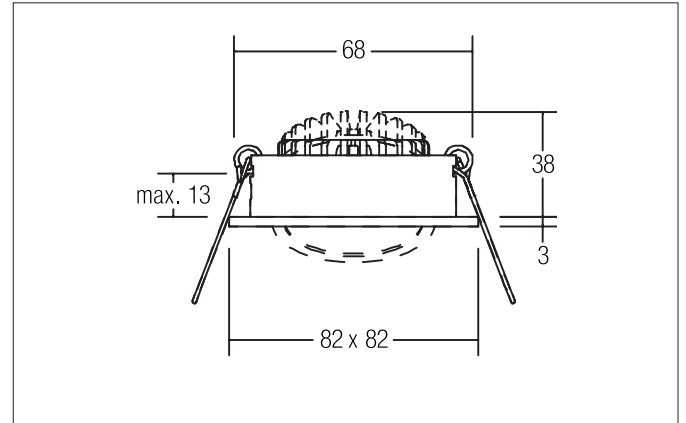

**SEVEN-S LED recessed spot**

Article no. 12262023

Light.  
For Generations.**Tender**

LED recessed spot, Square. Toolless ceiling installation by installation springs. Ceiling cut-out Ø 68 mm, Installation depth 38 mm, Length 82 mm, Width 82 mm, Weight 0,124 kg, Reflector silver with rotationssymmetrical, deep, wide distributed light intensity. optimal light distribution due to a plastic, transparent cover. Luminous flux 740 lm, Power 1 x 7 W, Light colour warm white, Correlated color temperature (CCT) 2.700 K, Colour rendering index CRI > 80, Rated life time L70/B50 at 25 °C: 50.000 h, Housing material: Aluminium / Polycarbonate, Colour: Chrome, Permissible ambient temperature (ta): -20 °C - +25 °C, Protection class (EN 61140): III, Degree of protection (DIN EN 60529): IP20, .For connection to an external driver, which is not included in the scope of delivery of the luminaire. Depending on driver dimmable.

**Product Benefits**

- Square recessed spotlight made of solid aluminum with polycarbonate cover.
- Easy and tool-free mounting.
- CRI > 80.
- Low mounting depth 38 mm, length 82 mm, width 82 mm, Ceiling cut-out 68 mm.
- Ceiling thickness maximum 13 mm.
- Large article variance in terms of housing color and color temperature.
- Power supply with 350 mA.
- Also available as switchable or dimmable (trailing-edge phase dimmer) set.
- Alternatively available in round design.

**SEVEN-S LED recessed spot**

Article no. 12262023

Light.  
For Generations.

Article data	
Article no.	12262023
GTIN	4250047785309
Series name	SEVEN-S
Short description	LED recessed spot
Material	Aluminium / Polycarbonate
Colour	Chrome
Type of surface	Glossy
Shape	Square
Built-in diameter	68 mm
Installation depth	38 mm
Length	82 mm
Width	82 mm
Hight	3 mm
Weight	0.124 kg
stamp	MM, UKCA