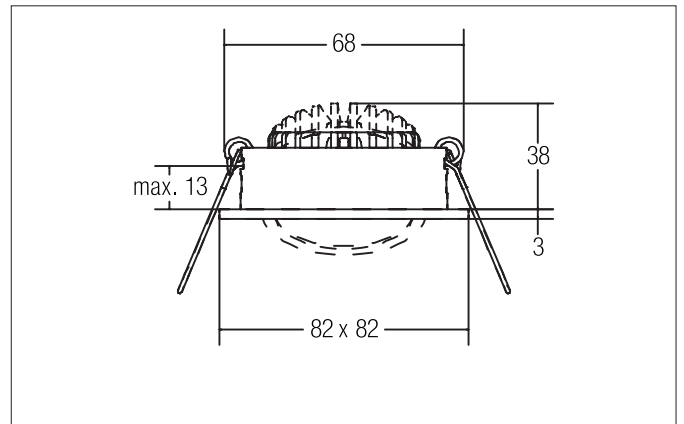

SEVEN-S LED recessed spot set, on/off switchable

Article no. 38262023

Light.
For Generations.**Tender**

LED recessed spot set, on/off switchable, Square. Toolless ceiling installation by installation springs. Ceiling cut-out Ø 68 mm, Installation depth 38 mm, Length 82 mm, Width 82 mm, Weight 0,214 kg. Reflector silver with rotationssymmetrical, deep, wide distributed light intensity. optimal light distribution due to a plastic, transparent cover. Luminous flux 740 lm, Power 1 x 7 W, Light colour warm white, Correlated color temperature (CCT) 2.700 K, Colour rendering index CRI > 80, Rated life time L70/B50 at 25 °C: 50.000 h, Housing material: Aluminium / Polycarbonate, Colour: Chrome, Permissible ambient temperature (ta): -20 °C - +25 °C, Protection class (EN 61140): II, Degree of protection (DIN EN 60529): IP20, .With electronic driver, on/off switchable with integrated strain relief.

Product Benefits

- Square recessed spotlight made of solid aluminum with polycarbonate cover.
- Easy and tool-free mounting.
- CRI > 80.
- Low mounting depth 38 mm, length 82 mm, width 82 mm, Ceiling cut-out 68 mm.
- Ceiling thickness maximum 13 mm.
- Large article variance in terms of housing color and color temperature.
- Switchable set - alternatively available in version for 350 mA and as dimmable (trailing-edge phase dimmer) set available.
- Alternatively available in round design.

SEVEN-S LED recessed spot set, on/off switchable

Article no. 38262023

Light.
For Generations.

Article data	
Article no.	38262023
GTIN	4251433919018
Series name	SEVEN-S
Short description	LED recessed spot set, on/off switchable
Material	Aluminium / Polycarbonate
Colour	Chrome
Type of surface	Glossy
Shape	Square
Built-in diameter	68 mm
Installation depth	38 mm
Length	82 mm
Width	82 mm
Hight	3 mm
Weight	0.214 kg
stamp	MM, UKCA
Conformance	CE, UKCA