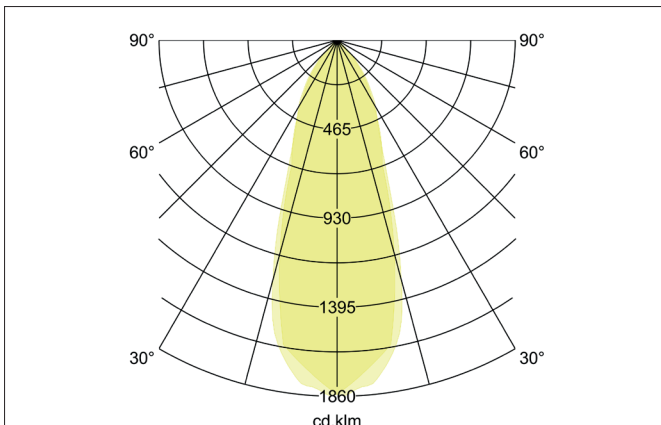

SEVEN-S LED recessed spot set, on/off switchable

Article no. 38262023

Tender

Square LED recessed spotlight set, switchable, tool-free ceiling installation using installation springs. Ceiling cut-out \varnothing 68 mm, installation depth 38 mm, length 82 mm, width 82 mm, weight 0.214 kg, silver reflector with rotationally symmetrical narrow-wide beam light distribution. Transparent plastic cover, rated luminous flux 740 lm, rated wattage 1 x 7 W, warm white light color, most similar color temperature (CCT) 2,700 K, general color rendering index CRI > 80, service life L70/B50 at 25 °C: 50,000 h, housing material: aluminum / polycarbonate, color: chrome, permissible ambient temperature (ta): -20 °C - +25 °C, protection class (EN 61140): II, degree of protection (DIN EN 60529): IP20. With electronic control gear, switchable with integrated strain relief.

Product Benefits

- Square recessed spotlight made of solid aluminum with polycarbonate cover.
- Easy and tool-free mounting.
- CRI > 80.
- Low mounting depth 38 mm, length 82 mm, width 82 mm, Ceiling cut-out 68 mm.
- Ceiling thickness maximum 13 mm.
- Large article variance in terms of housing color and color temperature.
- Switchable set - alternatively available in version for 350 mA and as dimmable (trailing-edge phase dimmer) set available.
- Alternatively available in round design.

SEVEN-S LED recessed spot set, on/off switchable

Article no. 38262023

Article data	
Article no.	38262023
GTIN	4251433919018
Series name	SEVEN-S
Short description	LED recessed spot set, on/off switchable
Material	Aluminium / Polycarbonate
Colour	Chrome
Type of surface	Glossy
Shape	Square
Built-in diameter	68 mm
Installation depth	38 mm
Length	82 mm
Width	82 mm
Hight	3 mm
Weight	0.214 kg
stamp	MM
Conformance	CE, UKCA