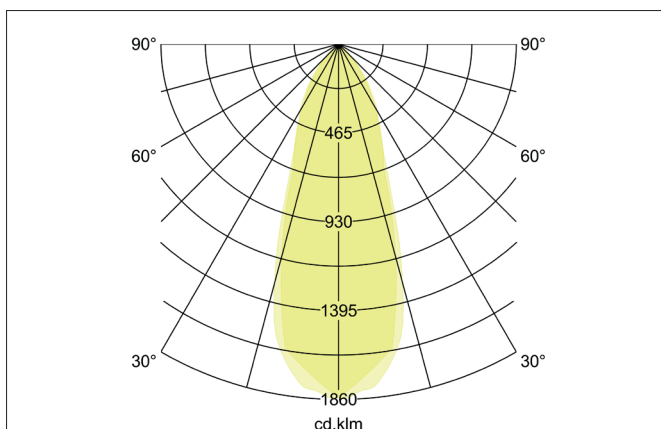

SEVEN-S LED recessed spot set, on/off switchable

Article no. 38262023

Light.
For Generations.**Tender**

LED recessed spot set, on/off switchable, Square. Toolless ceiling installation by installation springs. Ceiling cut-out Ø 68 mm, Installation depth 38 mm, Length 82 mm, Width 82 mm, Weight 0,214 kg. Reflector silver with rotationssymmetrical, deep, wide distributed light intensity. optimal light distribution due to a plastic, transparent cover. Luminous flux 740 lm, Power 1 x 7 W, Light colour warm white, Correlated color temperature (CCT) 2.700 K, Colour rendering index CRI > 80, Rated life time L70/B50 at 25 °C: 50.000 h, Housing material: Aluminium / Polycarbonate, Colour: Chrome, Permissible ambient temperature (ta): -20 °C - +25 °C, Protection class (EN 61140): II, Degree of protection (DIN EN 60529): IP20, .With electronic driver, on/off switchable with integrated strain relief.

Product Benefits

- Square recessed spotlight made of solid aluminum with polycarbonate cover.
- Easy and tool-free mounting.
- CRI > 80.
- Low mounting depth 38 mm, length 82 mm, width 82 mm, Ceiling cut-out 68 mm.
- Ceiling thickness maximum 13 mm.
- Large article variance in terms of housing color and color temperature.
- Switchable set - alternatively available in version for 350 mA and as dimmable (trailing-edge phase dimmer) set available.
- Alternatively available in round design.

Lighting technology	
Colour temperature	2.700 K
Light colour	White
Light output	Direct
Luminous flux	740 lm
System efficiency	106 lm/W
Colour rendering	CRI > 80
Reflector	High-gloss
Reflector colour	silver
Beam angle	38°
Light sharing	Symmetric
Adjustable color temperature	No