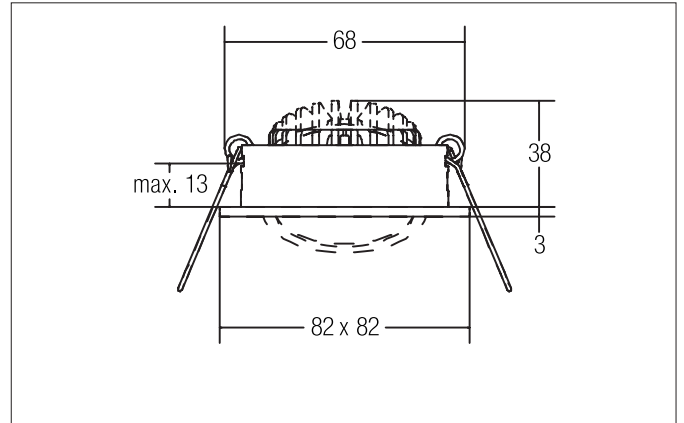

SEVEN-S LED recessed spot set, on/off switchable

Article no. 38262023

Tender

Square LED recessed spotlight set, switchable, tool-free ceiling installation using installation springs. Ceiling cut-out \varnothing 68 mm, installation depth 38 mm, length 82 mm, width 82 mm, weight 0.214 kg, silver reflector with rotationally symmetrical narrow-wide beam light distribution. Transparent plastic cover, rated luminous flux 740 lm, rated wattage 1 x 7 W, warm white light color, most similar color temperature (CCT) 2,700 K, general color rendering index CRI > 80, service life L70/B50 at 25 °C: 50,000 h, housing material: aluminum / polycarbonate, color: chrome, permissible ambient temperature (ta): -20 °C - +25 °C, protection class (EN 61140): II, degree of protection (DIN EN 60529): IP20. With electronic control gear, switchable with integrated strain relief.

Product Benefits

- Square recessed spotlight made of solid aluminum with polycarbonate cover.
- Easy and tool-free mounting.
- CRI > 80.
- Low mounting depth 38 mm, length 82 mm, width 82 mm, Ceiling cut-out 68 mm.
- Ceiling thickness maximum 13 mm.
- Large article variance in terms of housing color and color temperature.
- Switchable set - alternatively available in version for 350 mA and as dimmable (trailing-edge phase dimmer) set available.
- Alternatively available in round design.

SEVEN-S LED recessed spot set, on/off switchable

Article no. 38262023

Article data	
Article no.	38262023
GTIN	4251433919018
Series name	SEVEN-S
Short description	LED recessed spot set, on/off switchable
Material	Aluminium / Polycarbonate
Colour	Chrome
Type of surface	Glossy
Shape	Square
Built-in diameter	68 mm
Installation depth	38 mm
Length	82 mm
Width	82 mm
Hight	3 mm
Weight	0.214 kg
stamp	MM
Conformance	CE, UKCA

Optional accessories	
Article no.:	83330000
Connection box	230 V AC, 3-pole
Dimensions:	80 mm x 41 mm x 34 mm
	https://www.brumberg.com/fileadmin/products/Datenblatt_83330000_2021_DE.pdf