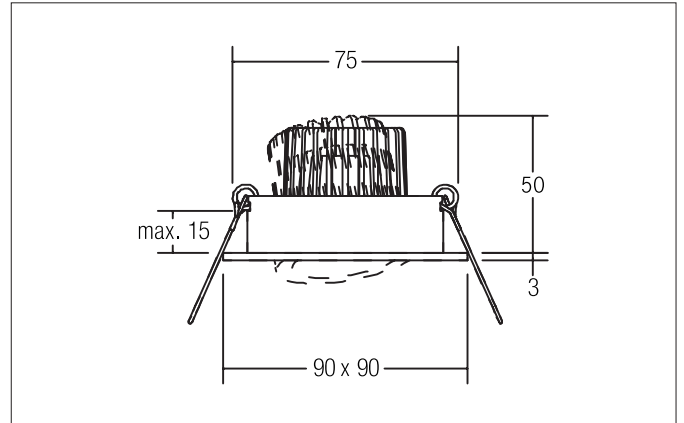

**JANIA-S LED recessed spot set, on/off switchable**

Article no. 38310253

Light.  
For Generations.**Tender**

LED recessed spot set, on/off switchable, Square. Toolless ceiling installation by installation springs. Ceiling cut-out  $\varnothing$  75 mm, Installation depth 50 mm, Length 90 mm, Width 90 mm, Weight 0,167 kg. Reflector silver with rotationssymmetrical, deep, wide distributed light intensity. optimal light distribution due to a glass transparent cover. Luminous flux 680 lm, Power 1 x 6 W, Light colour warm white, Correlated color temperature (CCT) 3.000 K, Colour rendering index CRI > 80, Housing material: Aluminium / Glass, Colour: Alu, Permissible ambient temperature (ta): -20 °C - +25 °C, Protection class (EN 61140): II, Degree of protection (DIN EN 60529): IP20, .With electronic driver, on/off switchable.

**Product Benefits**

- LED recessed spotlight in square design made of solid aluminum.  
with LED module 6 W (3,000 K) and switchable converter.
- Ceiling cut-out 75 mm, diameter 93 mm, installation depth 50 mm, IP20.
- Pivoting range 30°.
- Without visible snap ring.
- Classic, formally restrained design.
- In the same optics also available in GX5.3 or GU10 version and as dimmable set (phase section).
- In addition, in the same surface structure and in the same color also available in round design.