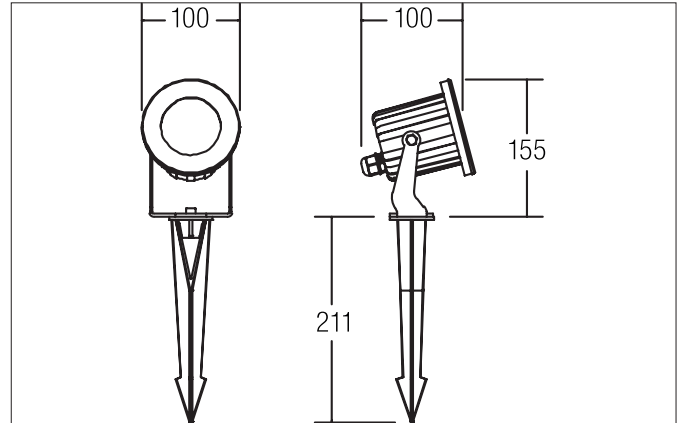

STIRIUS LED ground spike spotlight 230V, 6W, IP65
 Article no. 60103223

Light.
 For Generations.

Tender
 LED ground spike spotlight 230V, 6W, IP65, Round. Ceiling cut-out Installation depth mm, Outer diameter 100 mm, Weight 0,750 kg, with rotationssymmetrical, deep, wide distributed light intensity. optimal light distribution due to a glass transparent cover. Luminous flux 450 lm, Power 1 x 6 W, System Efficiency 75 lm/W, Light colour warm white, Correlated color temprature (CCT) 3.000 K, Colour rendering index CRI > 80, Housing material: Stainless steel / Aluminium / Glass, Colour: Black, Permissible ambient temperature (ta): -20 °C - +25 °C, Protection class (EN 61140): I, Degree of protection (DIN EN 60529): IP65, .With electronic driver, on/off switchable.

Article data	
Article no.	60103223
GTIN	4250047781561
Series name	STIRIUS
Short description	LED ground spike spotlight 230V, 6W, IP65
Material	Stainless steel / Aluminium / Glass
Colour	Black
Shape	Round
Outer diameter	100 mm
Hight	298 mm
Scope of delivery	Incl. converter for connection to the 230-V mains voltage, on/off, 2,000 mm connecting cable and plug.
Weight	0.750 kg

Mounting technology	
Mounting method	Recessed mounting
Place of installation	Floor-mounted
Adjustability	Head adjustable
Swivel angle	90°
Rotation angle	355°
Over rollable	No
Material cover	Glass transparent

Packing data	
Gross weight	0.978 kg
Length of packaging	115 mm
Packaging width	115 mm
Packaging height	220 mm
Disposal at end of life	This product must not be disposed of with household waste. You are obliged, to dispose of such electrical waste separately. By disposing of electrical waste and other old or defective electronics separately, you support recycling or other forms of re-use. In that way you help to take care and to avoid that harmful substances get into the environment.