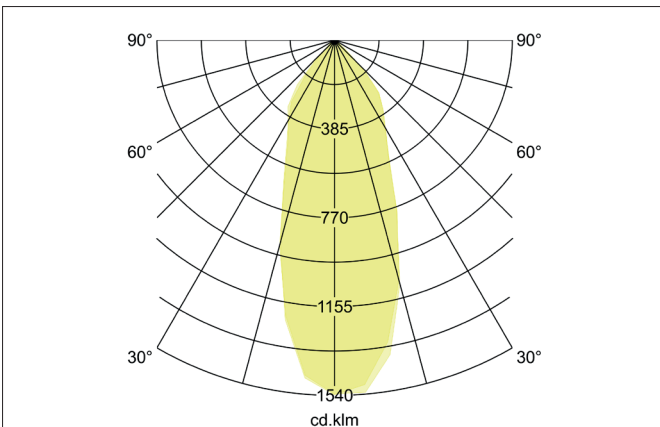

STIRIUS LED ground spike spotlight 230V, 6W, IP65
 Article no. 60103223

Light.
 For Generations.

Tender
 LED ground spike spotlight 230V, 6W, IP65, Round. Ceiling cut-out Installation depth mm, Outer diameter 100 mm, Weight 0,750 kg, with rotationssymmetrical, deep, wide distributed light intensity. optimal light distribution due to a glass transparent cover. Luminous flux 450 lm, Power 1 x 6 W, System Efficiency 75 lm/W, Light colour warm white, Correlated color temprature (CCT) 3.000 K, Colour rendering index CRI > 80, Housing material: Stainless steel / Aluminium / Glass, Colour: Black, Permissible ambient temperature (ta): -20 °C - +25 °C, Protection class (EN 61140): I, Degree of protection (DIN EN 60529): IP65, .With electronic driver, on/off switchable.

Article data	
Article no.	60103223
GTIN	4250047781561
Series name	STIRIUS
Short description	LED ground spike spotlight 230V, 6W, IP65
Material	Stainless steel / Aluminium / Glass
Colour	Black
Shape	Round
Outer diameter	100 mm
Hight	298 mm
Scope of delivery	Incl. converter for connection to the 230-V mains voltage, on/off, 2,000 mm connecting cable and plug.
Weight	0.750 kg

STIRIUS LED ground spike spotlight 230V, 6W, IP65

Article no. 60103223

Light.
For Generations.

Lighting technology	
Colour temperature	3.000 K
Light colour	White
Luminous flux	450 lm
System efficiency	75 lm/W
Colour rendering	CRI > 80
Reflector	High-gloss
Beam angle	40°
Light sharing	Symmetric
Adjustable color temperature	No