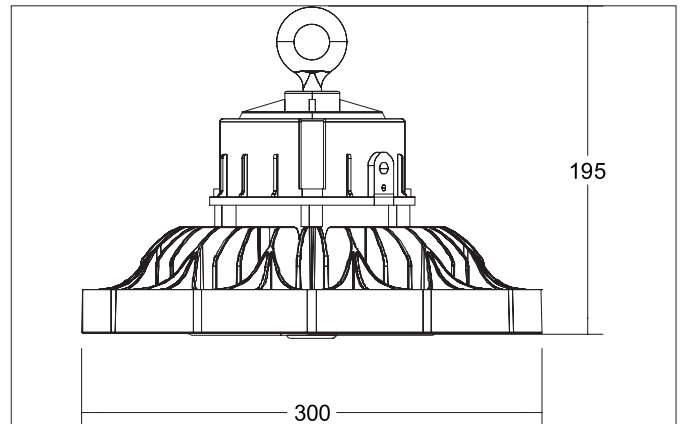

**SOL MIDI MULTIPOWER LED highbay luminaire, dali dimmable**

Article no. 78313084

**Tender**

Round LED highbay downlight, DALI-2 dimmable, multi-lumen, luminaire diameter 300 mm, height 195 mm, weight 3.500 kg, with rotationally symmetrical wide/deep light distribution. Transparent plastic cover, rated luminous flux 26,100 lm, rated wattage 1 x 160 W, neutral white light color, most similar color temperature (CCT) 4,000 K, general color rendering index CRI > 80, service life L70/B50 at 25 °C: 50,000 h, service life L80/B50 at 25 °C: 50,000 h, housing material: aluminum / polycarbonate, color: black, permissible ambient temperature (ta): -25 to +45°C, protection class (EN 61140): I, degree of protection (DIN EN 60529): IP65, degree of impact resistance according to IEC62262: IK09, with electronic control gear, DALI-2 dimmable.

**SOL MIDI MULTIPOWER LED highbay luminaire, dali dimmable**

Article no. 78313084

Bestromung	Leistung	Lichtstrom	1	2	3
340 mA	85 W	14.300 lm	Aus	Aus	Aus
420 mA	110 W	17.900 lm	Aus	Aus	An
500 mA	130 W	21.200 lm	Aus	An	Aus
620 mA	160 W	26.100 lm	An	Aus	Aus

Article data	
Article no.	78313084
GTIN	4251433994572
Series name	SOL MIDI MULTIPOWER
Short description	LED highbay luminaire, dali dimmable
Material	Aluminium / Polycarbonate
Colour	Black
Shape	Round
Outer diameter	300 mm
Hight	195 mm
Scope of delivery	Delivery: incl. screwable fixing eye, shrink end caps on the DALI cable and connection cable 1,500 mm
Weight	3.500 kg
Length of the connection line	1,500 mm
Conformance	CE, UKCA