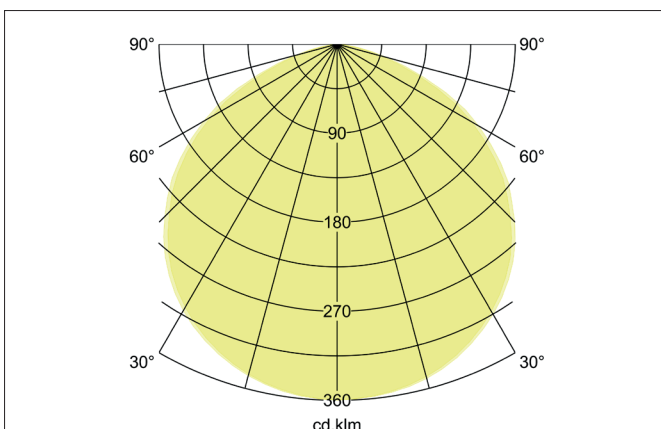

**SOL MIDI MULTIPOWER LED highbay luminaire, dali dimmable**

Article no. 78313084

**Tender**

Round LED highbay downlight, DALI-2 dimmable, multi-lumen, luminaire diameter 300 mm, height 195 mm, weight 3.500 kg, with rotationally symmetrical wide/deep light distribution. Transparent plastic cover, rated luminous flux 26,100 lm, rated wattage 1 x 160 W, neutral white light color, most similar color temperature (CCT) 4,000 K, general color rendering index CRI > 80, service life L70/B50 at 25 °C: 50,000 h, service life L80/B50 at 25 °C: 50,000 h, housing material: aluminum / polycarbonate, color: black, permissible ambient temperature (ta): -25 to +45°C, protection class (EN 61140): I, degree of protection (DIN EN 60529): IP65, degree of impact resistance according to IEC62262: IK09, with electronic control gear, DALI-2 dimmable.

Lighting technology	
Colour temperature	4.000 K
Light colour	White
Light output	Direct
Luminous flux	26,100 lm
System efficiency	163 lm/W
McAdam-Step	McAdam-Step 4
Colour rendering	CRI > 80
Luminaire optics	Lens
Reflector	Without
Beam angle	120°
Light sharing	Symmetric
Adjustable color temperature	No