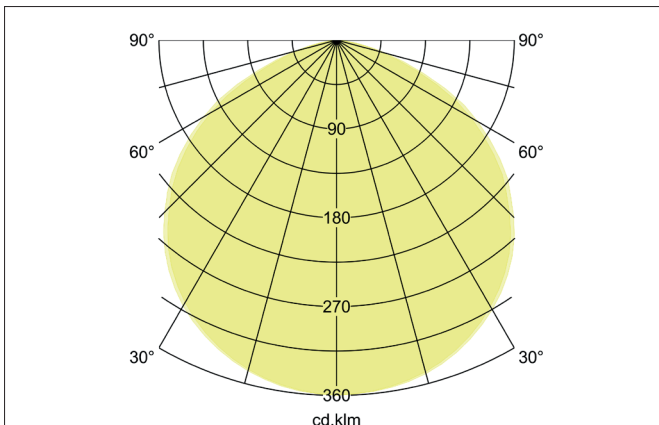

SOL MIDI MULTIPOWER LED highbay luminaire, dali dimmable

Article no. 78313084

Light.
For Generations.**Tender**

LED highbay luminaire, dali dimmable, Round. Luminaire diameter 300.0 mm, Height 195.0 mm Weight 3.5 kg, with rotationssymmetrical, deep, wide distributed light intensity. optimal light distribution due to a plastic, transparent cover. Luminous flux 26.100 lm, Power 1 x 160 W, Light colour neutral white, Correlated color temperature (CCT) 4.000 K, Colour rendering index CRI > 80, Rated life time L70/B50 at 25 °C: 50.000 h, Rated life time L80/B50 at 25 °C: 50.000 h, Housing material: Aluminium / Polycarbonate, Colour: Black, Permissible ambient temperature (ta): -25 to +45°C, Protection class (EN 61140): I, Degree of protection (DIN EN 60529): IP65, shock resistance according to IEC62262: IK09 .With electronic driver, DALI-2 dimmable.

Lighting technology	
Colour temperature	4.000 K
Light colour	White
Light output	Direct
Luminous flux	26,100 lm
System efficiency	163 lm/W
McAdam-Step	McAdam-Step 4
Colour rendering	CRI > 80
Luminaire optics	Lens
Beam angle	120°
Light sharing	Symmetric
Adjustable color temperature	No