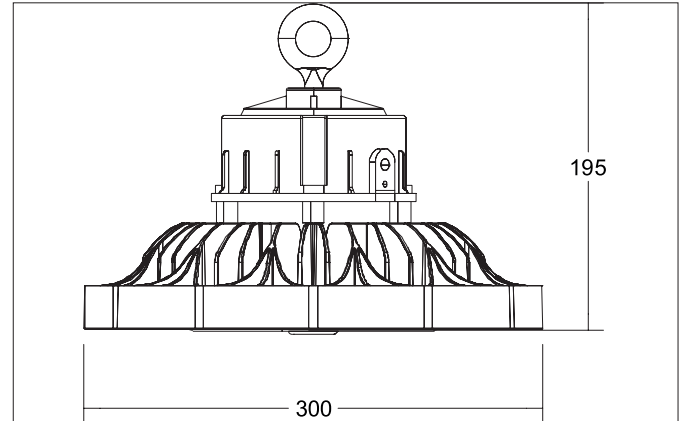

SOL MIDI MULTIPOWER LED highbay luminaire, dali dimmable

Article no. 78313084

Light.
For Generations.**Tender**

LED highbay luminaire, dali dimmable, Round. Luminaire diameter 300.0 mm, Height 195.0 mm Weight 3.5 kg, with rotationssymmetrical, deep, wide distributed light intensity. optimal light distribution due to a plastic, transparent cover. Luminous flux 26.100 lm, Power 1 x 160 W, Light colour neutral white, Correlated color temperature (CCT) 4.000 K, Colour rendering index CRI > 80, Rated life time L70/B50 at 25 °C: 50.000 h, Rated life time L80/B50 at 25 °C: 50.000 h, Housing material: Aluminium / Polycarbonate, Colour: Black, Permissible ambient temperature (ta): -25 to +45°C, Protection class (EN 61140): I, Degree of protection (DIN EN 60529): IP65, shock resistance according to IEC62262: IK09 .With electronic driver, DALI-2 dimmable.

Article data	
Article no.	78313084
GTIN	4251433994572
Series name	SOL MIDI MULTIPOWER
Short description	LED highbay luminaire, dali dimmable
Material	Aluminium / Polycarbonate
Colour	Black
Shape	Round
Outer diameter	300 mm
Height	195 mm
Scope of delivery	Delivery: incl. screwable fixing eye, shrink end caps on the DALI cable and connection cable 1,500 mm
Weight	3.500 kg
Length of the connection line	1,500 mm
stamp	UKCA
Conformance	UKCA