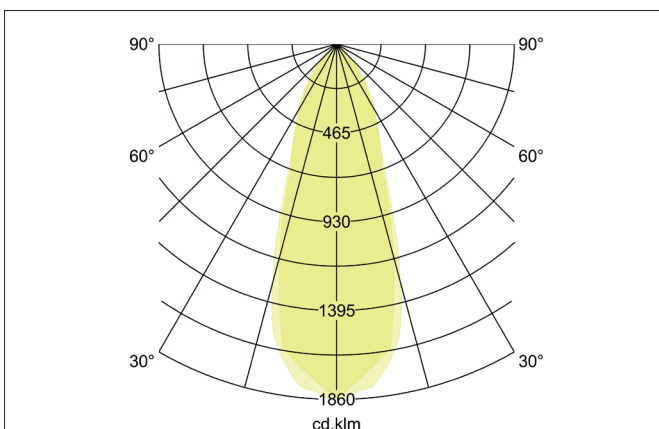

**BB03 LED recessed spot set, on/off switchable**

Article no. 38363023

Light.  
For Generations.**Tender**

LED recessed spot set, on/off switchable, Round. Toolless ceiling installation by installation springs. Ceiling cut-out Ø 68 mm, Installation depth 36 mm, Outer diameter 82 mm, Weight 0,132 kg. Reflector silver with rotationssymmetrical, deep, wide distributed light intensity. optimal light distribution due to a polycarbonat clear cover. Luminous flux 630 lm, Power 1 x 6 W, Light colour warm white, Correlated color temperature (CCT) 3.000 K, Colour rendering index CRI > 80, Rated life time L80/B20 at 25 °C: 50.000 h, Housing material: Aluminium / Plastic, Colour: Chrome, Permissible ambient temperature (ta): -20 °C - +25 °C, Protection class (EN 61140): II, Degree of protection (DIN EN 60529): IP20, .With electronic driver, on/off switchable.

Article data	
Article no.	38363023
GTIN	4251433916659
Series name	BB03
Short description	LED recessed spot set, on/off switchable
Material	Aluminium / Plastic
Colour	Chrome
Type of surface	Glossy
Shape	Round
Outer diameter	82 mm
Built-in diameter	68 mm
Installation depth	36 mm
Height	4 mm
Weight	0.132 kg
Conformance	CE, UKCA

Operating technology of the luminaire	
Lamp holder	Plug&Play
Power	6 W
Voltage type	DC
Current	350 mA
Lamp	LED
Protection class	III
Degree of protection	IP20

Operating technology of driver	
Article No. of used driver	17662010
Length	68 mm
Width	35 mm
Height	21 mm
AC nominal voltage min	90 V
AC nominal voltage max	264 V
Frequency max	60 Hz
Dimmable	No
Control	on/off
Starting current	10 A (max.10ms)
Power min	1 W
Power	7.2 W
Output current	350 mA
Degree of protection	IP20
Protection class	II
Flicker-free	Yes