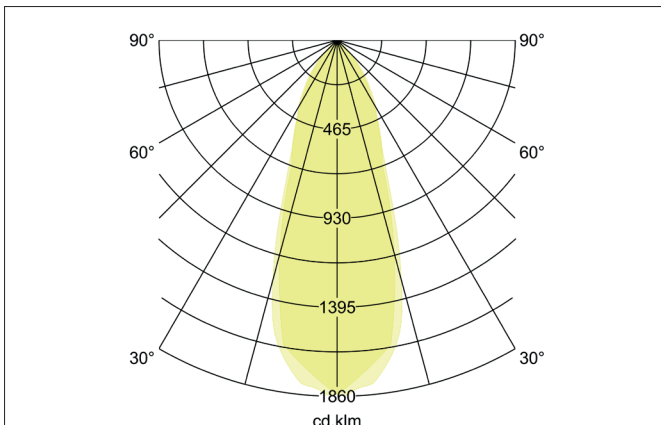

BB03 LED recessed spot set, on/off switchable

Article no. 38363023

Tender

LED recessed spot set, on/off switchable, Round. Toolless ceiling installation by installation springs. Ceiling cut-out Ø 68 mm, Installation depth 36 mm, Outer diameter 82 mm, Weight 0,139 kg, Reflector silver with rotationssymmetrical, deep, wide distributed light intensity. Cover polycarbonat clear. Luminous flux 630 lm, Power 1 x 6 W, Light colour warm white, Correlated color temprature (CCT) 3.000 K, Colour rendering index CRI > 80, Rated life time L80/B20 at 25 °C: 50.000 h, Housing material: Aluminium / Plastic, Colour: Chrome, Permissible ambient temperature (ta): -20 °C - +25 °C, Protection class (EN 61140): II, Degree of protection (DIN EN 60529): IP20. With electronic driver, on/off switchable.

Article data	
Article no.	38363023
GTIN	4251433916659
Series name	BB03
Short description	LED recessed spot set, on/off switchable
Material	Aluminium / Plastic
Colour	Chrome
Type of surface	Glossy
Shape	Round
Outer diameter	82 mm
Built-in diameter	68 mm
Installation depth	36 mm
Height	4 mm
Weight	0.139 kg
Conformance	CE, UKCA

BB03 LED recessed spot set, on/off switchable

Article no. 38363023

Lighting technology	
Colour temperature	3.000 K
Light colour	White
Light output	Direct
Luminous flux	630 lm
System efficiency	105 lm/W
Colour rendering	CRI > 80
Reflector	Faceted
Reflector colour	silver
Beam angle	38°
Light sharing	Symmetric
Adjustable color temperature	No

Operating technology of the luminaire	
Lamp holder	Plug&Play
Power	6 W
Voltage type	DC
Current	350 mA
Lamp	LED
Protection class	III
Degree of protection	IP20

Operating technology of driver	
Article No. of used driver	17662010
Length	68 mm
Width	35 mm
Height	21 mm
AC nominal voltage min	90 V
AC nominal voltage max	264 V
Frequency max	60 Hz
Dimmable	No
Control	on/off
Starting current	10 A, 10 ms
Power min	1 W
Power	7.2 W
Output current	350 mA
Degree of protection	IP20
Protection class	II
Flicker-free	Yes