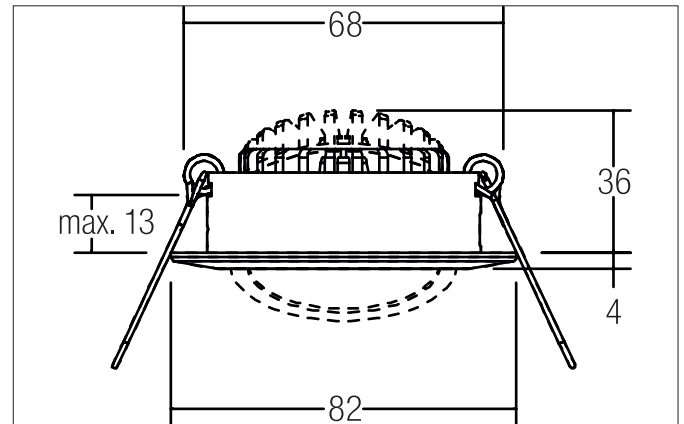

**BB03 LED recessed spot set, on/off switchable**

Article no. 38363023

Light.  
For Generations.**Tender**

LED recessed spot set, on/off switchable, Round. Toolless ceiling installation by installation springs. Ceiling cut-out Ø 68 mm, Installation depth 36 mm, Outer diameter 82 mm, Weight 0,132 kg. Reflector silver with rotationssymmetrical, deep, wide distributed light intensity. optimal light distribution due to a polycarbonat clear cover. Luminous flux 630 lm, Power 1 x 6 W, Light colour warm white, Correlated color temperature (CCT) 3.000 K, Colour rendering index CRI > 80, Rated life time L80/B20 at 25 °C: 50.000 h, Housing material: Aluminium / Plastic, Colour: Chrome, Permissible ambient temperature (ta): -20 °C - +25 °C, Protection class (EN 61140): II, Degree of protection (DIN EN 60529): IP20, .With electronic driver, on/off switchable.

Article data	
Article no.	38363023
GTIN	4251433916659
Series name	BB03
Short description	LED recessed spot set, on/off switchable
Material	Aluminium / Plastic
Colour	Chrome
Type of surface	Glossy
Shape	Round
Outer diameter	82 mm
Built-in diameter	68 mm
Installation depth	36 mm
Height	4 mm
Weight	0.132 kg
Conformance	CE, UKCA

**BB03 LED recessed spot set, on/off switchable**

Article no. 38363023

Light.  
For Generations.

Packing data	
Gross weight	0.17 kg
Length of packaging	95 mm
Packaging width	75 mm
Packaging height	95 mm
Disposal at end of life	<p>This product must not be disposed of with household waste. You are obliged, to dispose of such electrical waste separately.</p> <p>By disposing of electrical waste and other old or defective electronics separately, you support recycling or other forms of re-use. In that way you help to take care and to avoid that harmful substances get into the environment.</p>