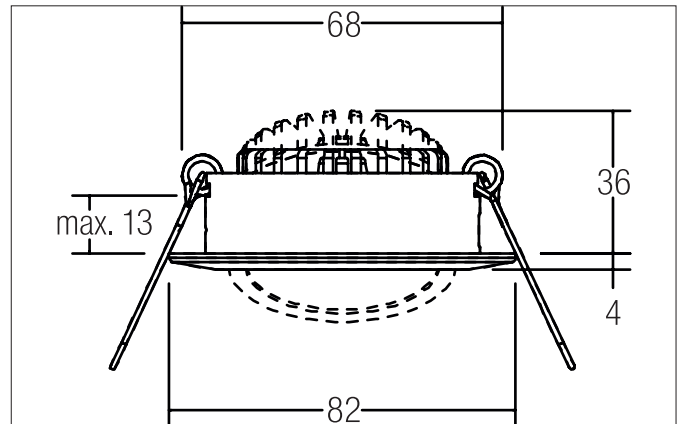

BB03 LED recessed spot set, on/off switchable

Article no. 38363023

Tender

LED recessed spot set, on/off switchable, Round. Toolless ceiling installation by installation springs. Ceiling cut-out Ø 68 mm, Installation depth 36 mm, Outer diameter 82 mm, Weight 0,139 kg, Reflector silver with rotationssymmetrical, deep, wide distributed light intensity. Cover polycarbonat clear. Luminous flux 630 lm, Power 1 x 6 W, Light colour warm white, Correlated color temprature (CCT) 3.000 K, Colour rendering index CRI > 80, Rated life time L80/B20 at 25 °C: 50.000 h, Housing material: Aluminium / Plastic, Colour: Chrome, Permissible ambient temperature (ta): -20 °C - +25 °C, Protection class (EN 61140): II, Degree of protection (DIN EN 60529): IP20. With electronic driver, on/off switchable.

Article data	
Article no.	38363023
GTIN	4251433916659
Series name	BB03
Short description	LED recessed spot set, on/off switchable
Material	Aluminium / Plastic
Colour	Chrome
Type of surface	Glossy
Shape	Round
Outer diameter	82 mm
Built-in diameter	68 mm
Installation depth	36 mm
Height	4 mm
Weight	0.139 kg
Conformance	CE, UKCA

BB03 LED recessed spot set, on/off switchable

Article no. 38363023

Packing data	
Gross weight	0.177 kg
Length of packaging	95 mm
Packaging width	75 mm
Packaging height	95 mm
Disposal at end of life	<p>This product must not be disposed of with household waste. You are obliged, to dispose of such electrical waste separately.</p> <p>By disposing of electrical waste and other old or defective electronics separately, you support recycling or other forms of re-use. In that way you help to take care and to avoid that harmful substances get into the environment.</p>