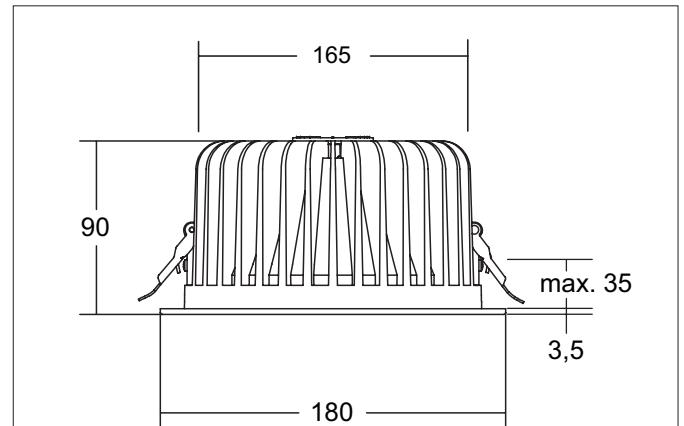

KACIE MINI LED recessed downlight, on/off switchable

Article no. 12570173

Tender

LED recessed downlight, on/off switchable, Round. Toolless ceiling installation by installation springs. Ceiling cut-out Ø 165 mm, Installation depth 90 mm, Outer diameter 180 mm, Weight 0,904 kg, Reflector silver with rotationssymmetrical, deep, wide distributed light intensity. Cover polycarbonat opal. Luminous flux 2.090 lm, UGR < 22, Power 1 x 23 W, Light colour warm white, Correlated color temperature (CCT) 3.000 K, Colour rendering index CRI > 90, Rated life time L70/B10 at 25 °C: 50.000 h, Rated life time L70/B50 at 25 °C: 50.000 h, Housing material: Aluminium / Polycarbonate / Steel, Colour: White structure, Permissible ambient temperature (ta): -20 °C - +25 °C, Protection class (EN 61140): II, Degree of protection (DIN EN 60529): IP20. With electronic driver, on/off switchable.

Product Benefits

- Round recessed downlight made of massive aluminum with generously dimensioned thermal management.
- High-quality reflector and additional recessed opal diffusing lens made of polycarbonate.
- Easy and tool-free mounting.
- CRI > 90, UGR < 22 (on request also in UGR < 19).
- Low installation depth of 90 mm - diameter of 180 mm, ceiling cut-out 165 mm.
- As a variant also available in DALI dimmable.

KACIE MINI LED recessed downlight, on/off switchable

Article no. 12570173

Article data	
Article no.	12570173
GTIN	4251433943457
Series name	KACIE MINI
Short description	LED recessed downlight, on/off switchable
Material	Aluminium / Polycarbonate / Steel
Colour	White
Type of surface	Structure
Shape	Round
Outer diameter	180 mm
Built-in diameter	165 mm
Installation depth	90 mm
Hight	3.5 mm
Scope of delivery	Incl. converter for connection to the 230-V mains voltage, on/off switchable
Weight	0.904 kg
Conformance	CE, UKCA