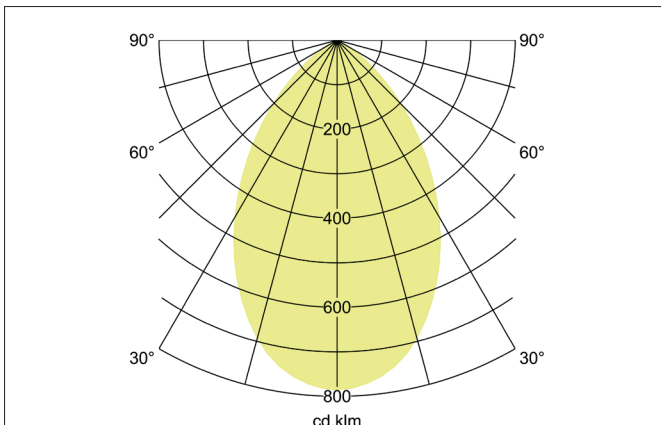

KACIE MINI LED recessed downlight, on/off switchable

Article no. 12570173

Tender

LED recessed downlight, on/off switchable, Round. Toolless ceiling installation by installation springs. Ceiling cut-out Ø 165 mm, Installation depth 90 mm, Outer diameter 180 mm, Weight 0,904 kg, Reflector silver with rotationssymmetrical, deep, wide distributed light intensity. Cover polycarbonat opal. Luminous flux 2.090 lm, UGR < 22, Power 1 x 23 W, Light colour warm white, Correlated color temperature (CCT) 3.000 K, Colour rendering index CRI > 90, Rated life time L70/B10 at 25 °C: 50.000 h, Rated life time L70/B50 at 25 °C: 50.000 h, Housing material: Aluminium / Polycarbonate / Steel, Colour: White structure, Permissible ambient temperature (ta): -20 °C - +25 °C, Protection class (EN 61140): II, Degree of protection (DIN EN 60529): IP20. With electronic driver, on/off switchable.

KACIE MINI LED recessed downlight, on/off switchable

Article no. 12570173

Article data	
Article no.	12570173
GTIN	4251433943457
Series name	KACIE MINI
Short description	LED recessed downlight, on/off switchable
Material	Aluminium / Polycarbonate / Steel
Colour	White
Type of surface	Structure
Shape	Round
Outer diameter	180 mm
Built-in diameter	165 mm
Installation depth	90 mm
Hight	3.5 mm
Scope of delivery	Incl. converter for connection to the 230-V mains voltage, on/off switchable
Weight	0.904 kg
Conformance	CE, UKCA

Lighting technology	
Colour temperature	3.000 K
Light colour	White
Light output	Direct
Luminous flux	2,090 lm
System efficiency	91 lm/W
Colour rendering	CRI > 90
Reflector	Faceted
Reflector colour	silver
Beam angle	68°
Glare evaluation	UGR < 22
Light sharing	Symmetric
Adjustable color temperature	No