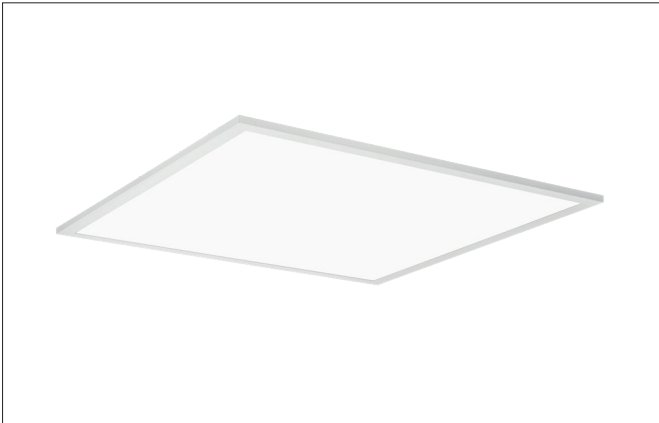

**AILIS LED panel 620 x 620 mm opal**

Article no. 32046073

**Tender**

LED panel 620 x 620 mm opal, Square. Recessed luminaire for ceilings with visible mounting rails. Ceiling cut-out L x W 620 x 620 mm, Installation depth 12 mm, Length 620 mm, Width 620 mm, Weight 2,940 kg, with rotationssymmetrical, deep, wide distributed light intensity. Cover plastic, opal. Luminous flux 3.359 lm, Power 1 x 39 W, Light colour warm white, Correlated color temperature (CCT) 3.000 K, Colour rendering index CRI > 80, Rated life time L80/B10 at 25 °C: 25.000 h, Rated life time L80/B20 at 25 °C: 28.000 h, Rated life time L80/B50 at 25 °C: >30.000 h, Housing material: Aluminium / Polycarbonate, Colour: White, Permissible ambient temperature (ta): -20 °C - +25 °C, Protection class (EN 61140): II, Degree of protection (DIN EN 60529): IP40. With electronic driver, on/off switchable.

**Product Benefits**

- Square insertion luminaire for ceiling systems with grid dimensions 625 x 625 mm.
  - Opal design .
  - Incl. multi-lumen converter for adjusting the light output / system output.
  - Adjustment of the light output / system output is made by dip switch on the converter .
- Stage 1 900 mA: system output: 36 W, light output: 3.588 lm  
 Stage 2 950 mA: system power: 38 W, light output: 3769 lm (setting as delivered)  
 Stage 3 1000 mA: system power: 40 W, light output: 3948 lm  
 Stage 4 1050 mA: system power: 42 W, light output: 4125 lm
- Matched accessories available.

**AILIS LED panel 620 x 620 mm opal**

Article no. 32046073

Article data	
Article no.	32046073
GTIN	4251433936725
Series name	AILIS
Short description	LED panel 620 x 620 mm opal
Material	Aluminium / Polycarbonate
Colour	White
Shape	Square
Built-in width	620 mm
Built-in length	620 mm
Installation depth	12 mm
Length	620 mm
Width	620 mm
Height	12 mm
Scope of delivery	incl. multilumen driver
Weight	2.940 kg
Conformance	CE, UKCA