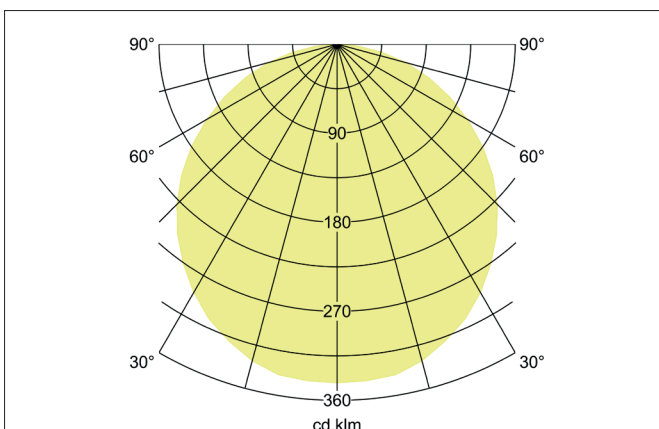

**AILIS LED panel 620 x 620 mm opal**

Article no. 32046073

**Tender**

LED panel 620 x 620 mm opal, Square. Recessed luminaire for ceilings with visible mounting rails. Ceiling cut-out L x W 620 x 620 mm, Installation depth 12 mm, Length 620 mm, Width 620 mm, Weight 2,940 kg, with rotationssymmetrical, deep, wide distributed light intensity. Cover plastic, opal. Luminous flux 3.359 lm, Power 1 x 39 W, Light colour warm white, Correlated color temperature (CCT) 3.000 K, Colour rendering index CRI > 80, Rated life time L80/B10 at 25 °C: 25.000 h, Rated life time L80/B20 at 25 °C: 28.000 h, Rated life time L80/B50 at 25 °C: >30.000 h, Housing material: Aluminium / Polycarbonate, Colour: White, Permissible ambient temperature (ta): -20 °C - +25 °C, Protection class (EN 61140): II, Degree of protection (DIN EN 60529): IP40. With electronic driver, on/off switchable.

**Product Benefits**

- Square insertion luminaire for ceiling systems with grid dimensions 625 x 625 mm.
  - Opal design .
  - Incl. multi-lumen converter for adjusting the light output / system output.
  - Adjustment of the light output / system output is made by dip switch on the converter .
- Stage 1 900 mA: system output: 36 W, light output: 3.588 lm  
 Stage 2 950 mA: system power: 38 W, light output: 3769 lm (setting as delivered)  
 Stage 3 1000 mA: system power: 40 W, light output: 3948 lm  
 Stage 4 1050 mA: system power: 42 W, light output: 4125 lm
- Matched accessories available.

Lighting technology	
Colour temperature	3.000 K
Light colour	White
Light output	Direct
Luminous flux	3,359 lm
System efficiency	86 lm/W
McAdam-Step	McAdam-Step 6
Colour rendering	CRI > 80
Reflector	Without
Beam angle	120°
Light sharing	Symmetric
Adjustable color temperature	No