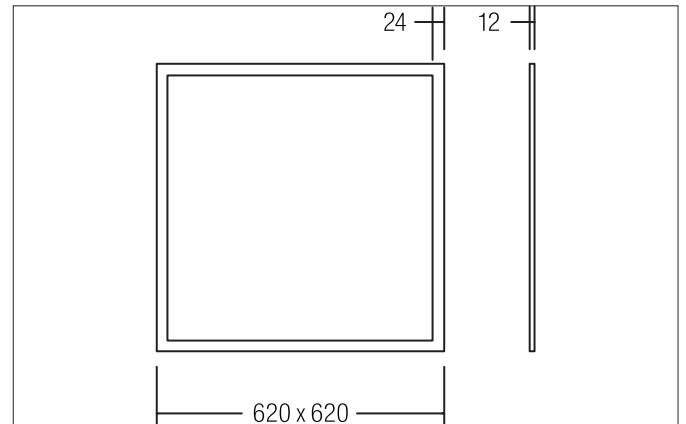

**AILIS LED panel 620 x 620 mm opal**

Article no. 32046073

**Tender**

LED panel 620 x 620 mm opal, Square. Recessed luminaire for ceilings with visible mounting rails. Ceiling cut-out L x W 620 x 620 mm, Installation depth 12 mm, Length 620 mm, Width 620 mm, Weight 2,940 kg, with rotationssymmetrical, deep, wide distributed light intensity. Cover plastic, opal. Luminous flux 3.359 lm, Power 1 x 39 W, Light colour warm white, Correlated color temperature (CCT) 3.000 K, Colour rendering index CRI > 80, Rated life time L80/B10 at 25 °C: 25.000 h, Rated life time L80/B20 at 25 °C: 28.000 h, Rated life time L80/B50 at 25 °C: >30.000 h, Housing material: Aluminium / Polycarbonate, Colour: White, Permissible ambient temperature (ta): -20 °C - +25 °C, Protection class (EN 61140): II, Degree of protection (DIN EN 60529): IP40. With electronic driver, on/off switchable.

**Product Benefits**

- Square insertion luminaire for ceiling systems with grid dimensions 625 x 625 mm.
  - Opal design .
  - Incl. multi-lumen converter for adjusting the light output / system output.
  - Adjustment of the light output / system output is made by dip switch on the converter .
- Stage 1 900 mA: system output: 36 W, light output: 3.588 lm  
 Stage 2 950 mA: system power: 38 W, light output: 3769 lm (setting as delivered)  
 Stage 3 1000 mA: system power: 40 W, light output: 3948 lm  
 Stage 4 1050 mA: system power: 42 W, light output: 4125 lm
- Matched accessories available.

**AILIS LED panel 620 x 620 mm opal**

Article no. 32046073

Article data	
Article no.	32046073
GTIN	4251433936725
Series name	AILIS
Short description	LED panel 620 x 620 mm opal
Material	Aluminium / Polycarbonate
Colour	White
Shape	Square
Built-in width	620 mm
Built-in length	620 mm
Installation depth	12 mm
Length	620 mm
Width	620 mm
Height	12 mm
Scope of delivery	incl. multilumen driver
Weight	2.940 kg
Conformance	CE, UKCA